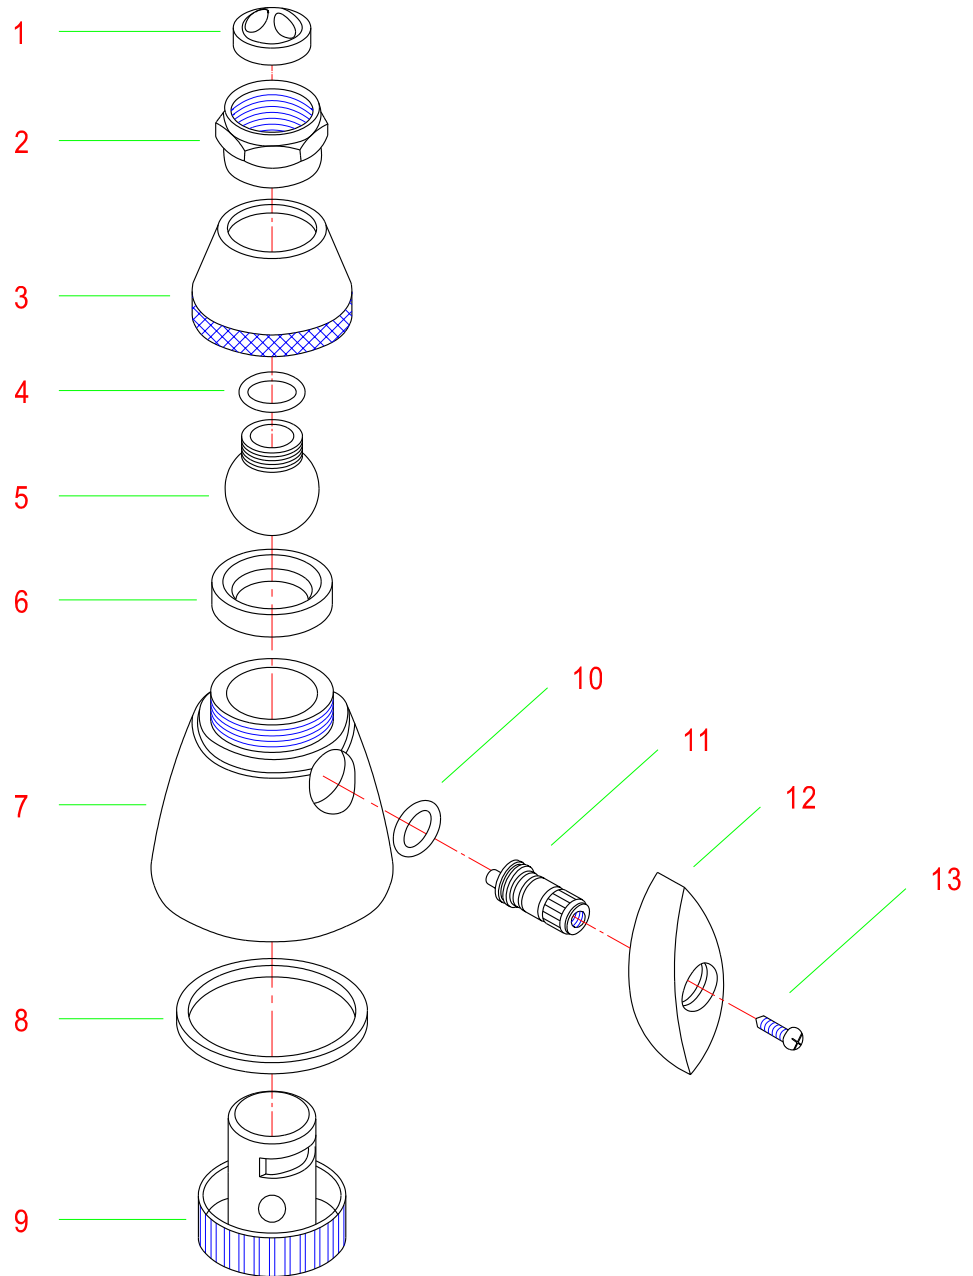

# K132A1

2-1/4" adjustable-spray solid brass shower head

2003/09/22

*Kingston Brass*  
The Tradition of Fine Brass