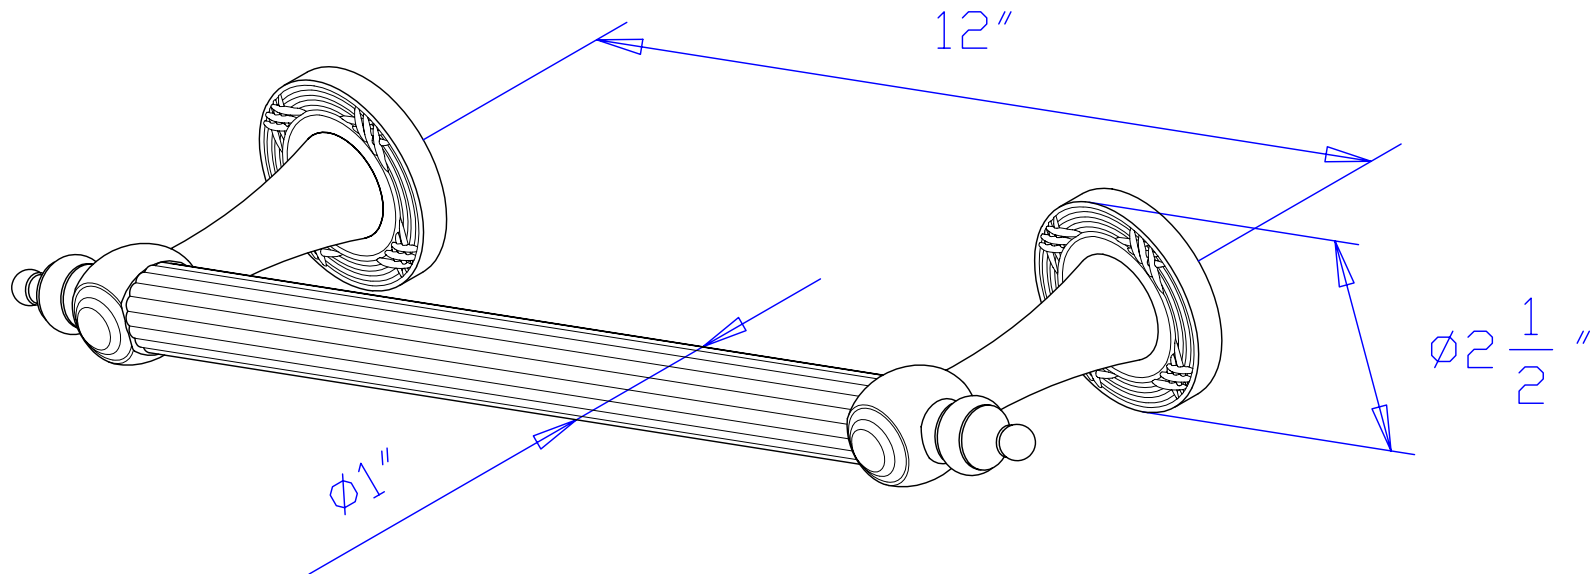

TEMPLETON COLLECTION
SAFETY BAR

MODEL	DESCRIPTION	FINISH
DR710121	12" Safety Bar	Chrome
DR710122		Polished Brass
DR710125		Oil Rubbed Bronze
DR710128		Satin Nickel