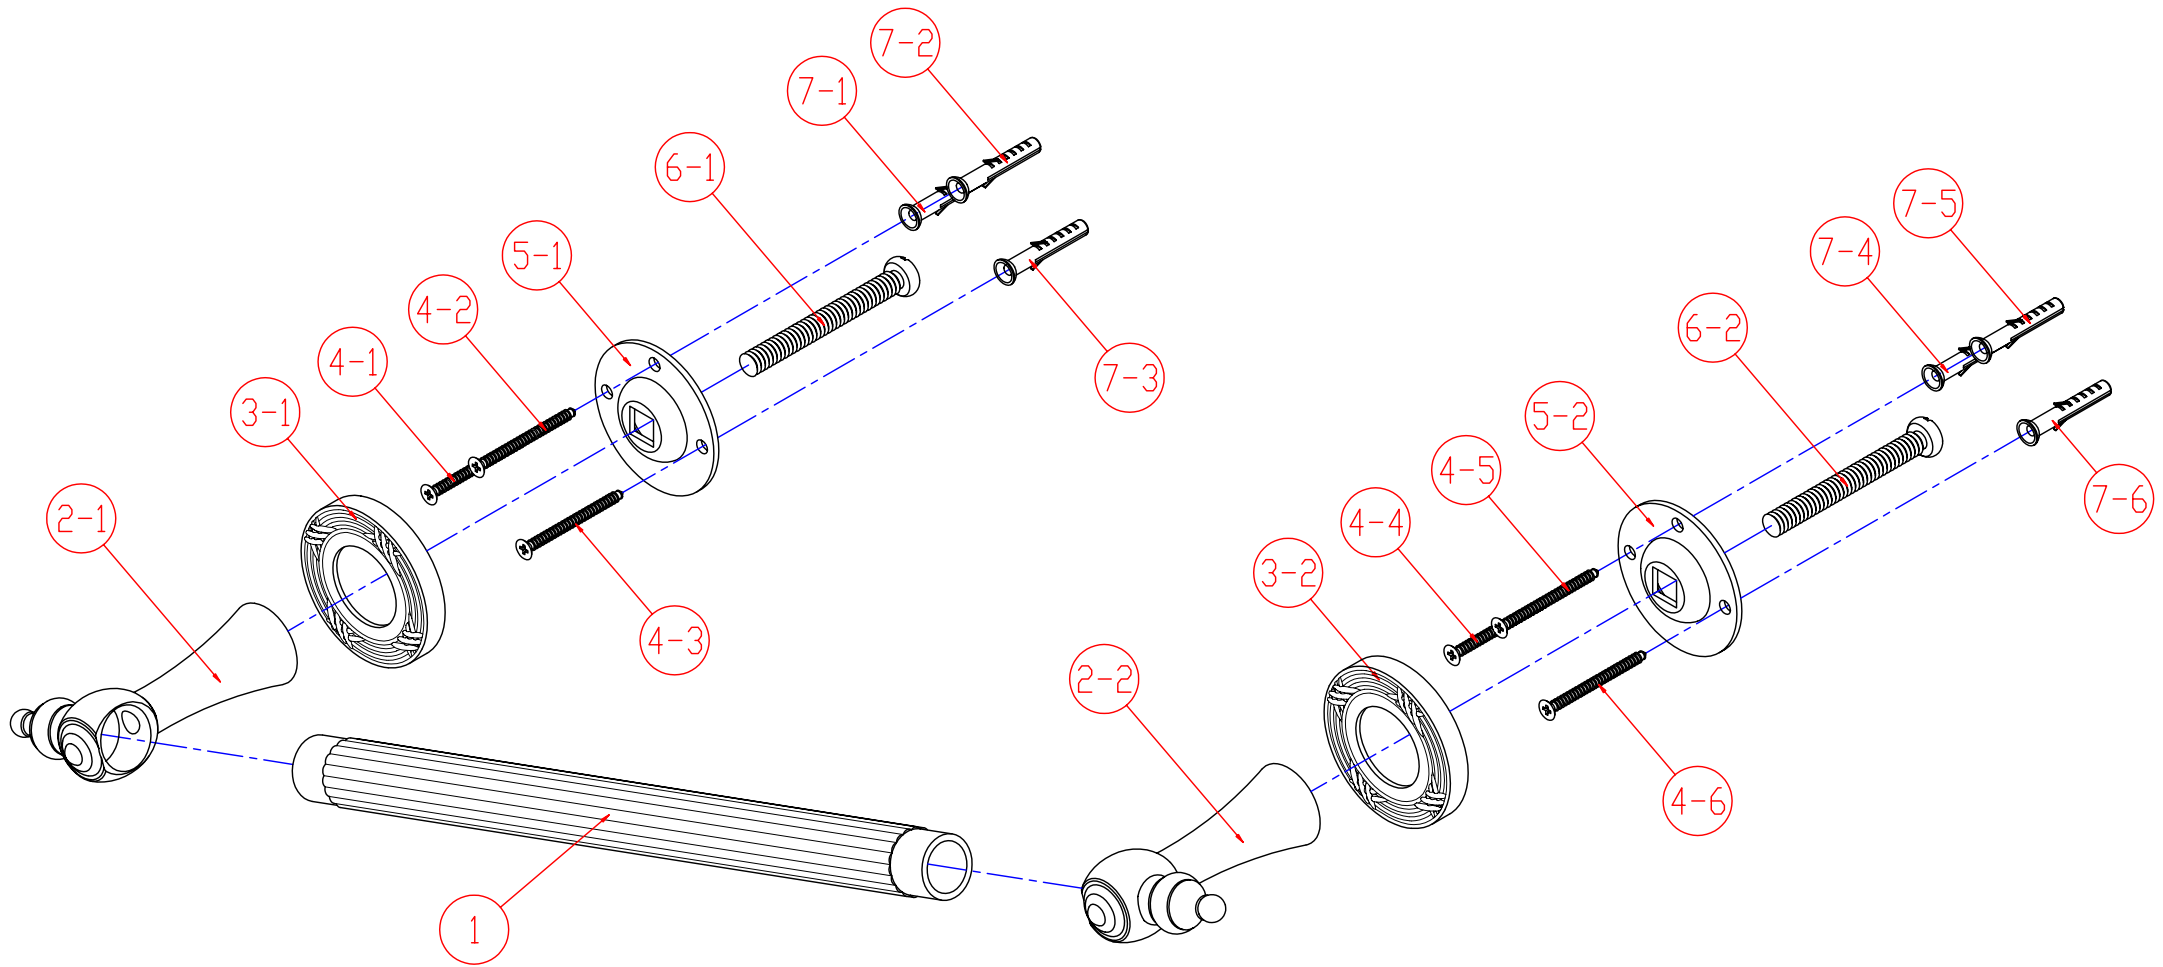

TEMPLETON COLLECTION
SAFETY BAR

MODEL	DESCRIPTION	FINISH
DR710121	12" Safety Bar	Chrome
DR710122		Polished Brass
DR710125		Oil Rubbed Bronze
DR710128		Satin Nickel