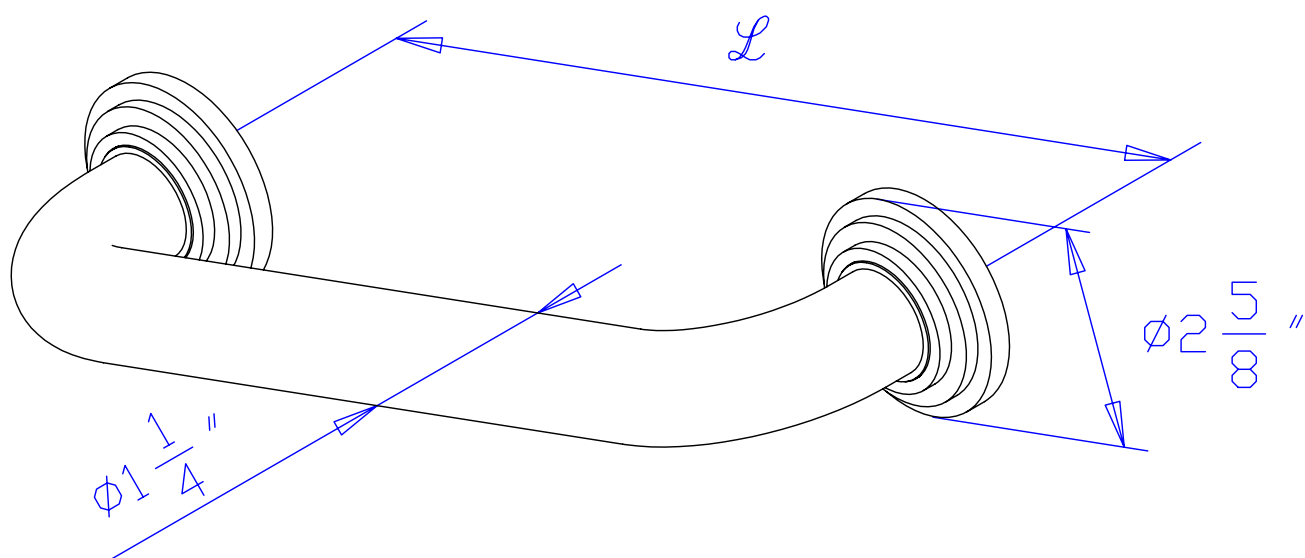

MILANO COLLECTION

GRAB BAR

MODEL	L	FINISH
DR214121	12"	Chrome
DR214122		Polished Brass
DR214125		Oil Rubbed Bronze
DR214128		Satin Nickel
DR214181	18"	Chrome
DR214182		Polished Brass
DR214185		Oil Rubbed Bronze
DR214188		Satin Nickel

MODEL	L	FINISH
DR214241	24"	Chrome
DR214242		Polished Brass
DR214245		Oil Rubbed Bronze
DR214248		Satin Nickel
DR214301	30"	Chrome
DR214302		Polished Brass
DR214305		Oil Rubbed Bronze
DR214308		Satin Nickel