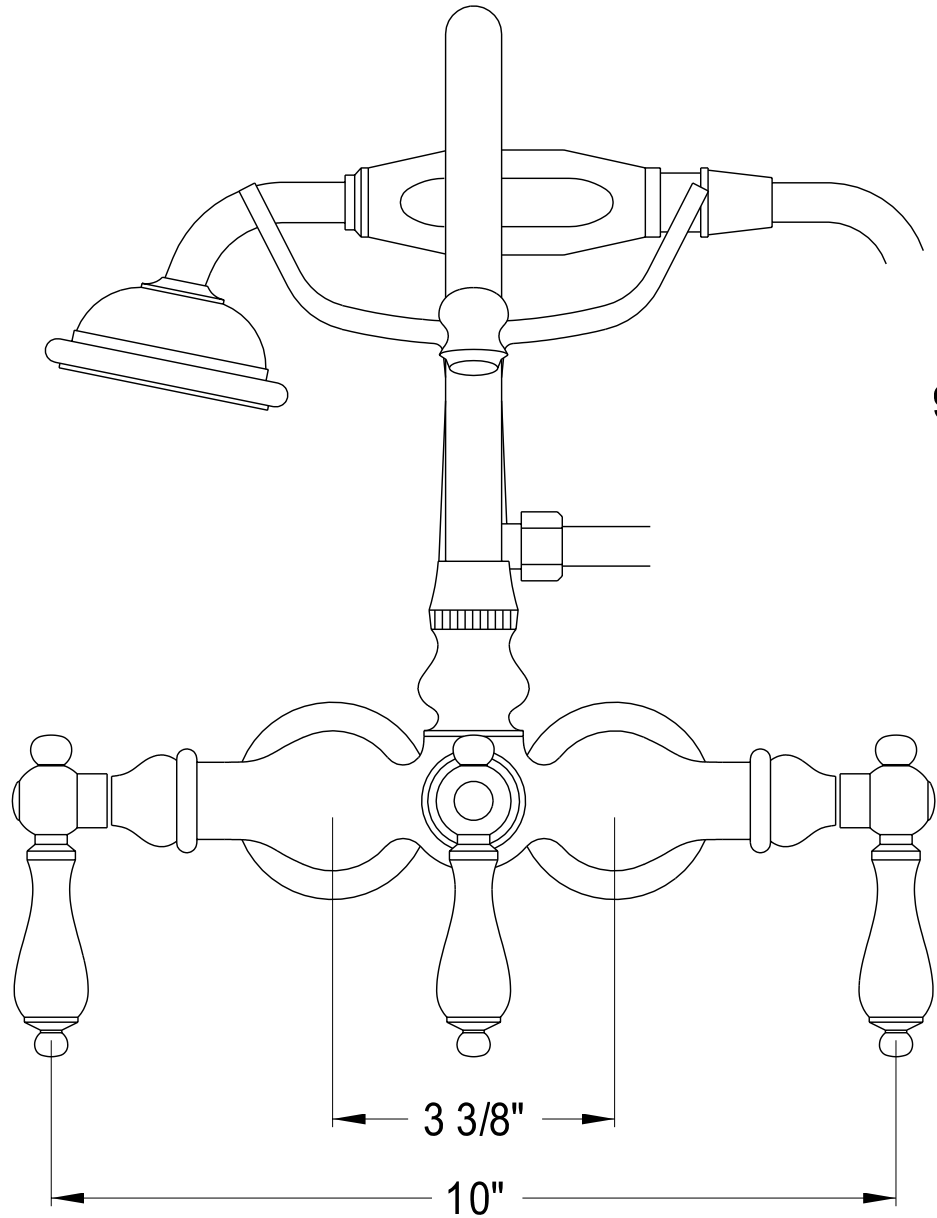

CC8T1, CC7T2, CC7T5, CC7T8

Vintage Hi-Rise Spout Leg Tub Faucet With Hand Shower

3/4" IPS Inlet

3 3/8"

10"

9-3/4"

5-1/4"

4 3/4"

2"

2"

2"