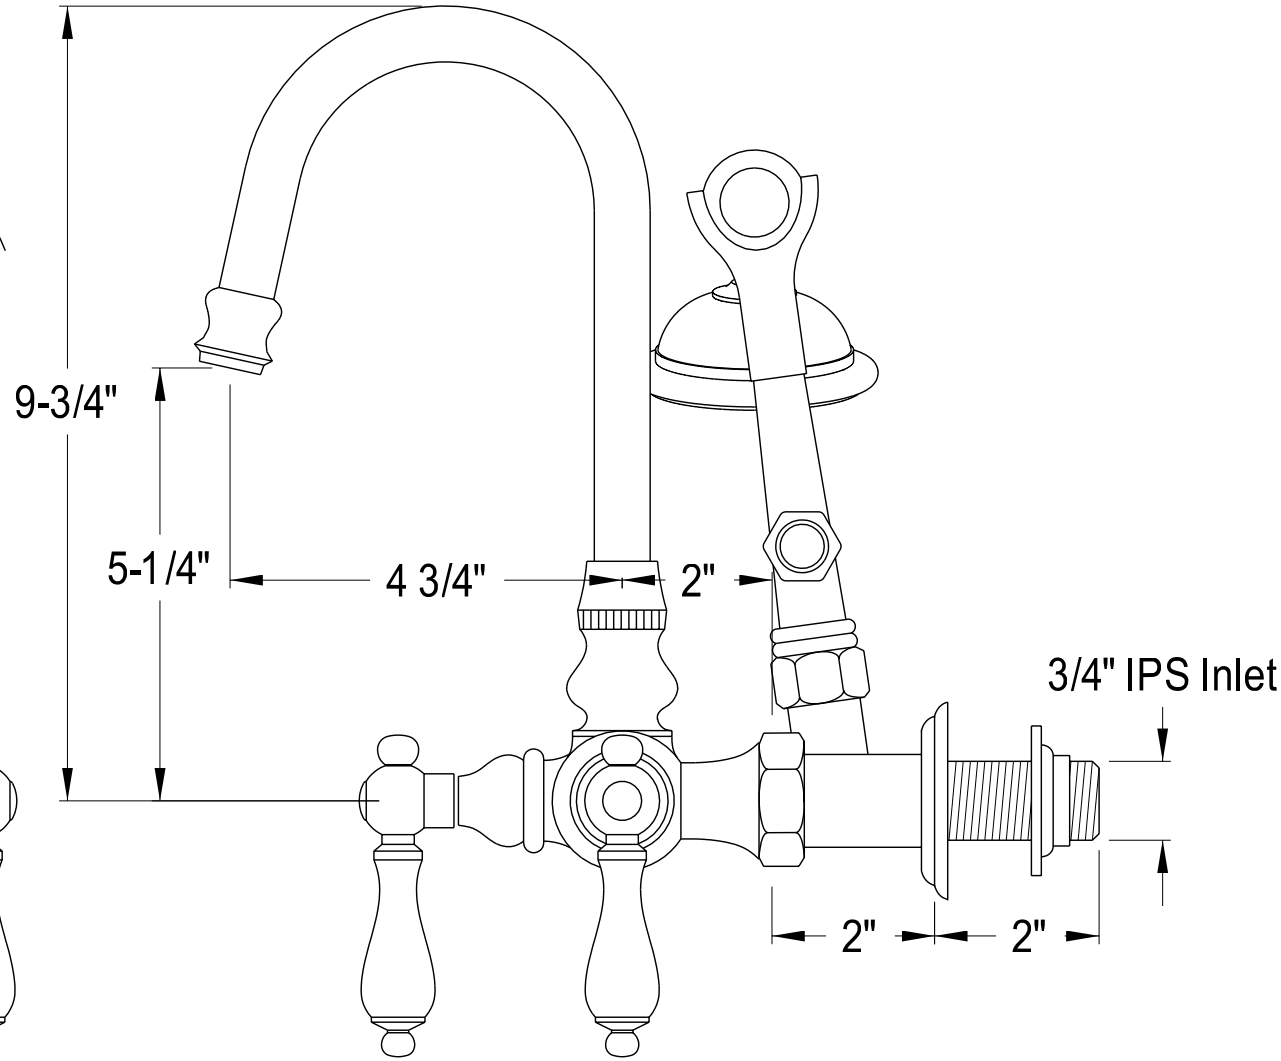

CC8T1, CC7T2, CC7T5, CC7T8

Vintage Hi-Rise Spout Leg Tub Faucet With Hand Shower

3/4" IPS Inlet

3 3/8"

10"

9-3/4"

5-1/4"

4 3/4"

2"

2"

2"