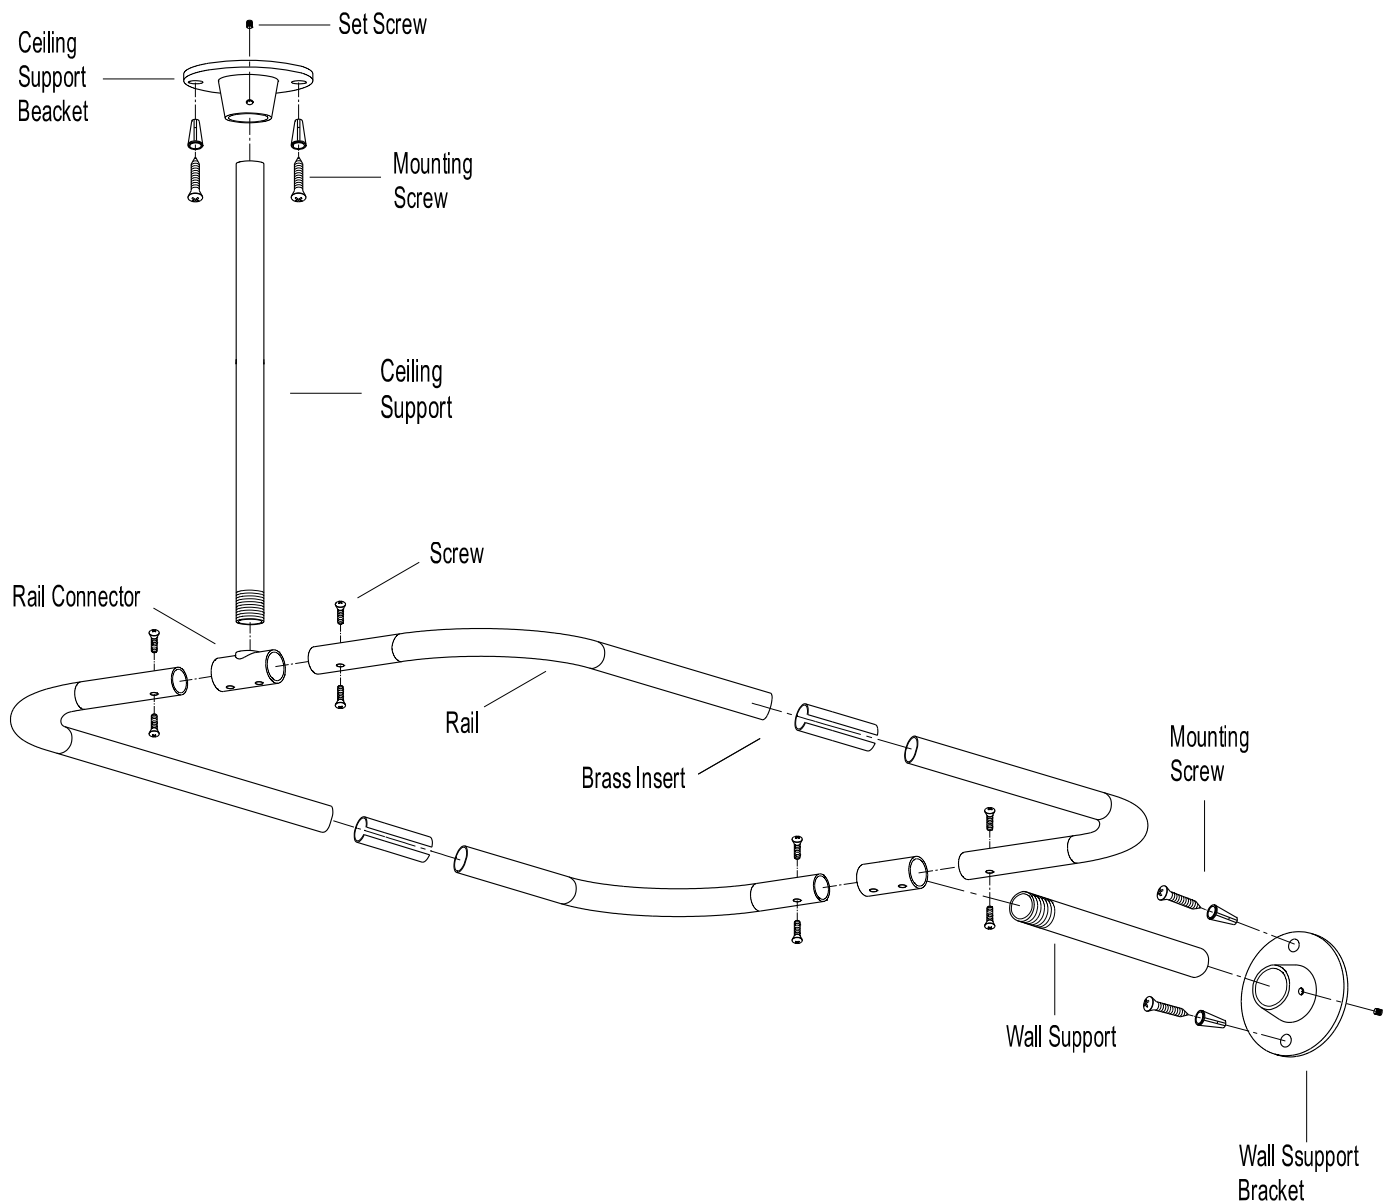

KINGSTON BRASS

THE TRADITION OF FINE BRASS

INSTALLATION INSTRUCTIONS

For Use With KB's Large size 42"x24" Solid Brass Rod

www.kingstonbrass.com

TOLL-FREE CUSTOMER SERVICE: 877-2-KBRASS

TECHNICAL SUPPORT E-mail: service@kingstonbrass.com

6240 Prescott Court, Chino, CA91710