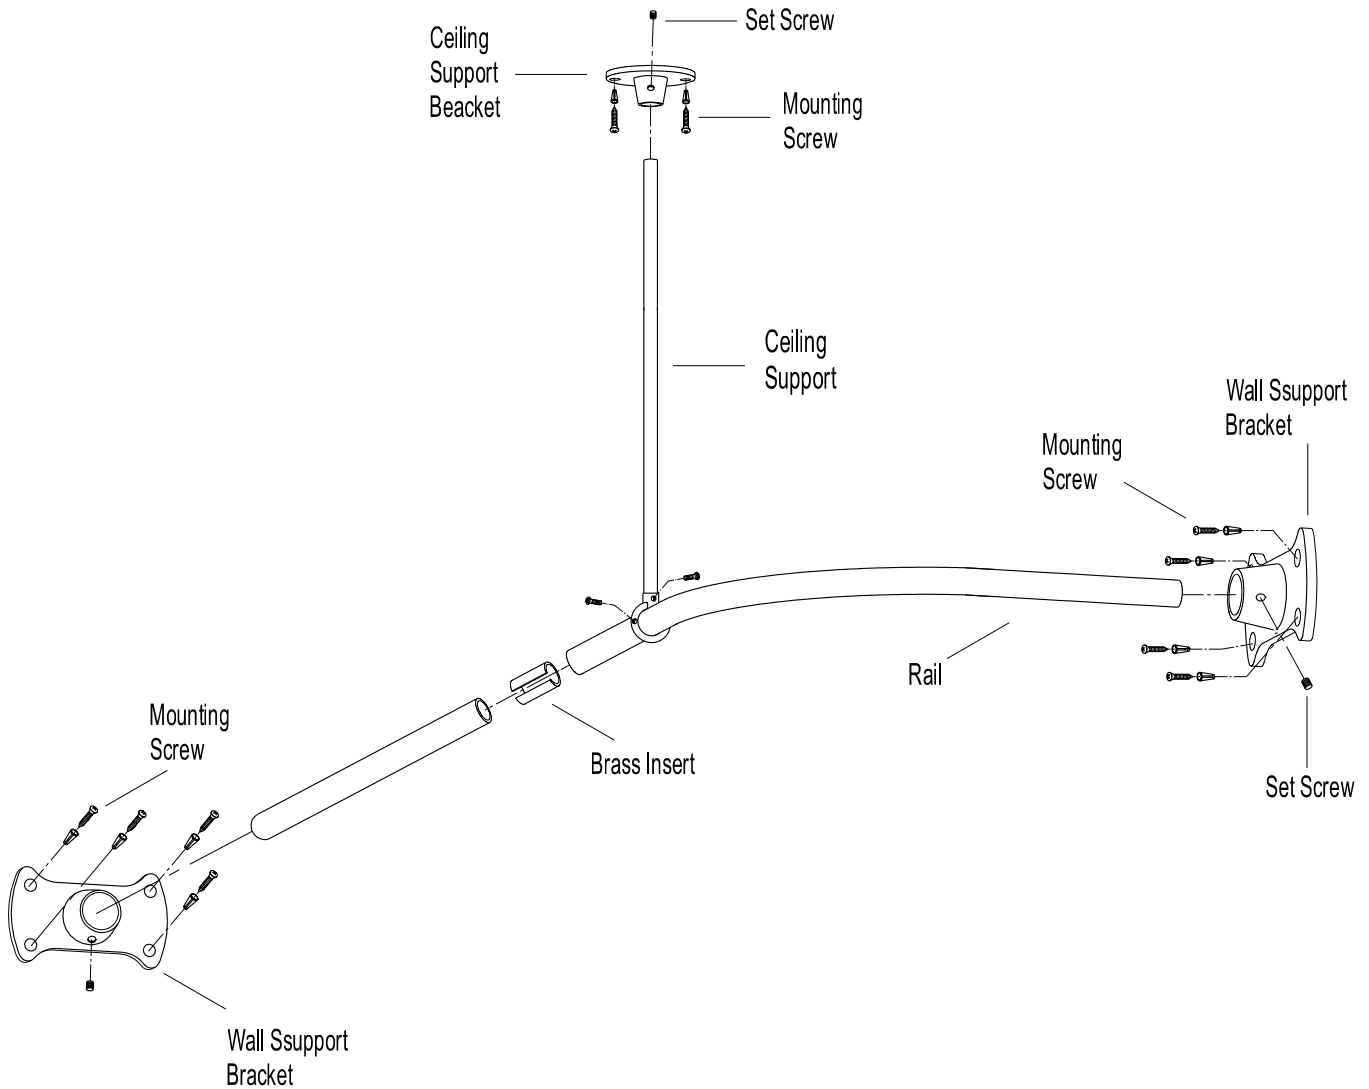

KINGSTON BRASS

THE TRADITION OF FINE BRASS

INSTALLATION INSTRUCTIONS

For Use With KB's Large size 62"x28" Solid Brass Rod

www.kingstonbrass.com

TOLL-FREE CUSTOMER SERVICE: 877-2-KBRASS

TECHNICAL SUPPORT E-mail: service@kingstonbrass.com

6240 Prescott Court, Chino, CA91710