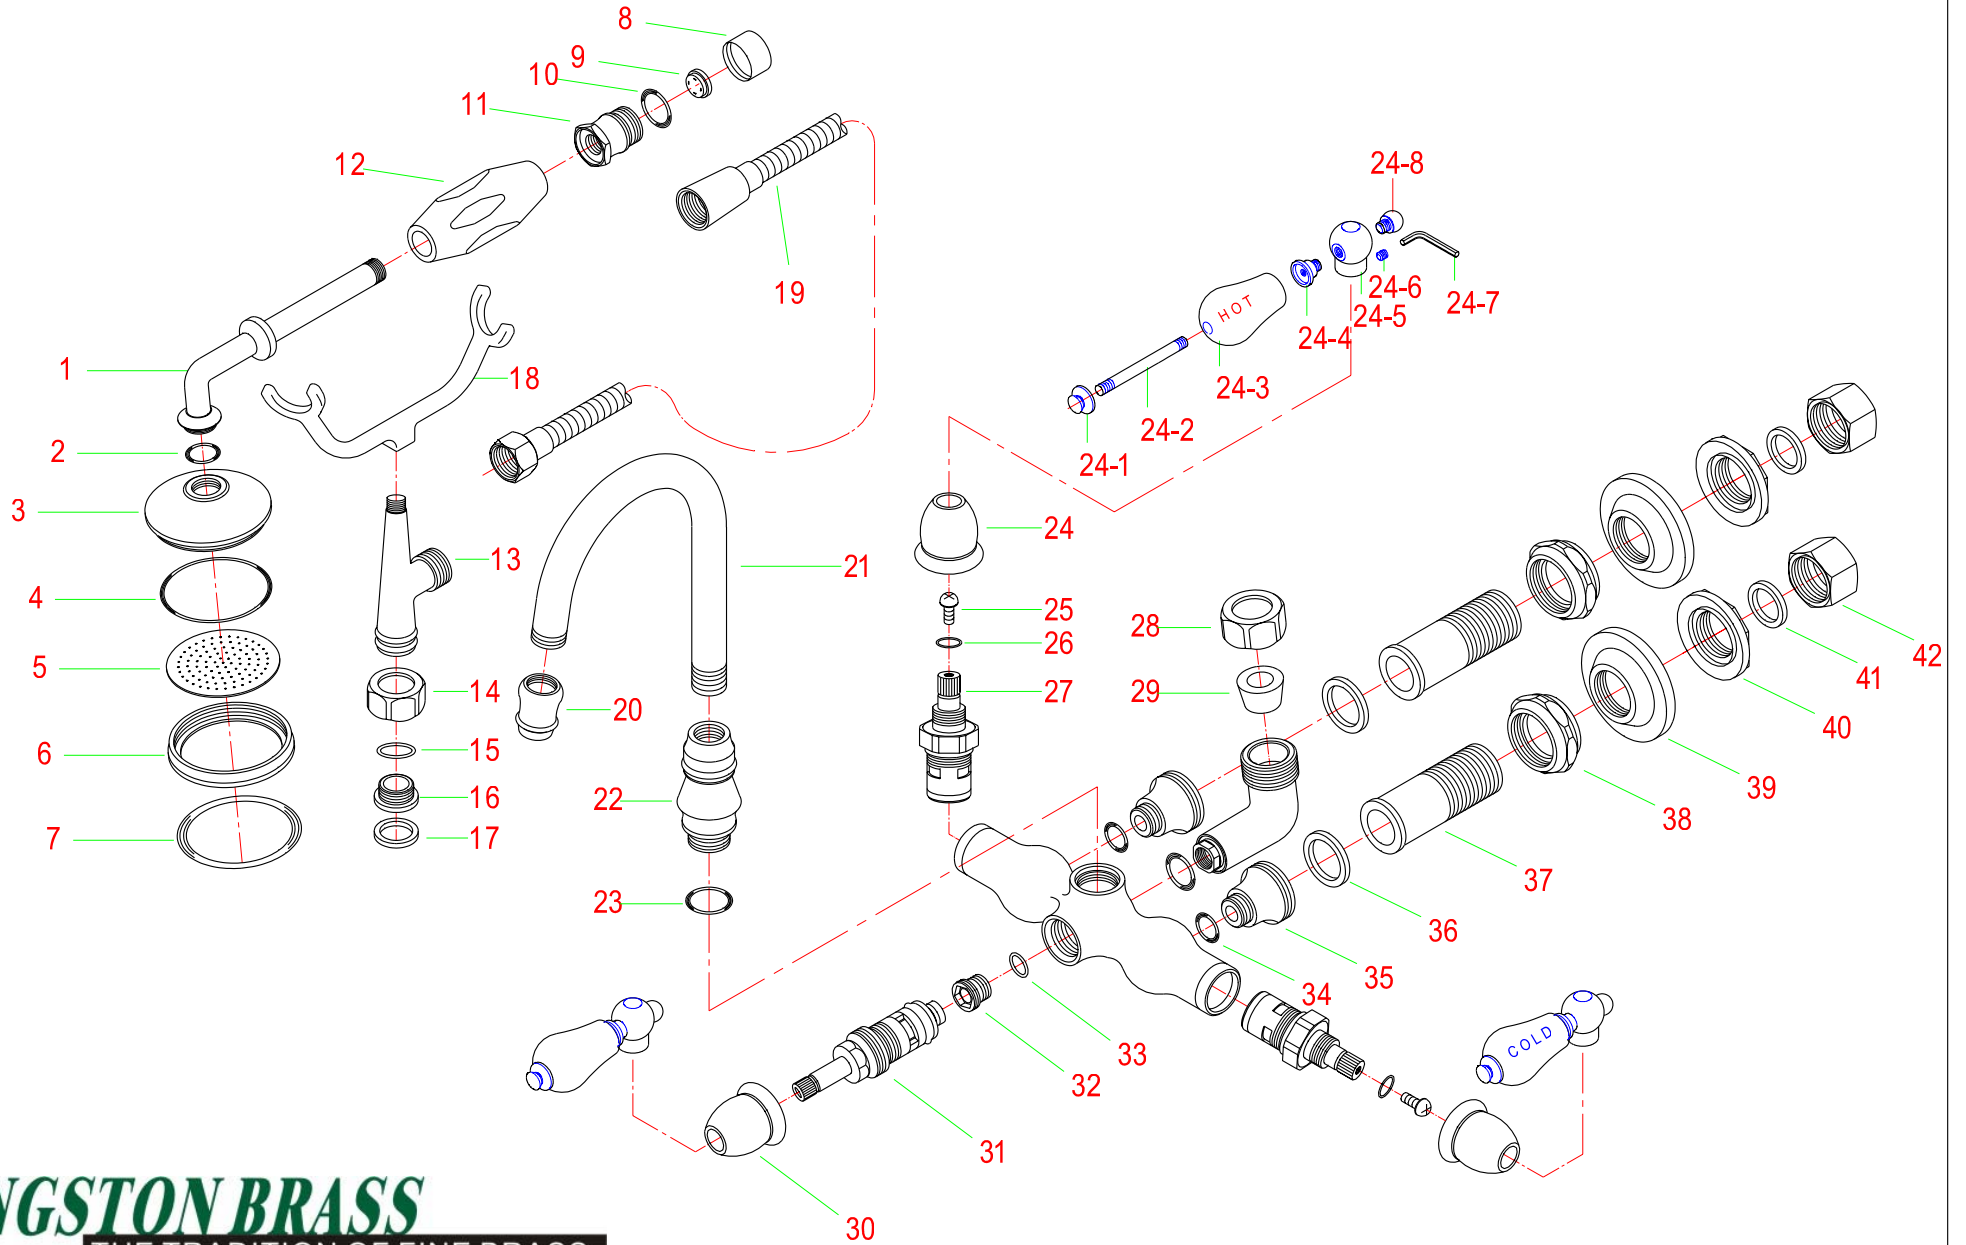

CC10T1

2003/09/18

Leg tub filler w. handshower 3-3/8" C to C, procelain hot & cold lever handle

KINGSTON BRASS
THE TRADITION OF FINE BRASS