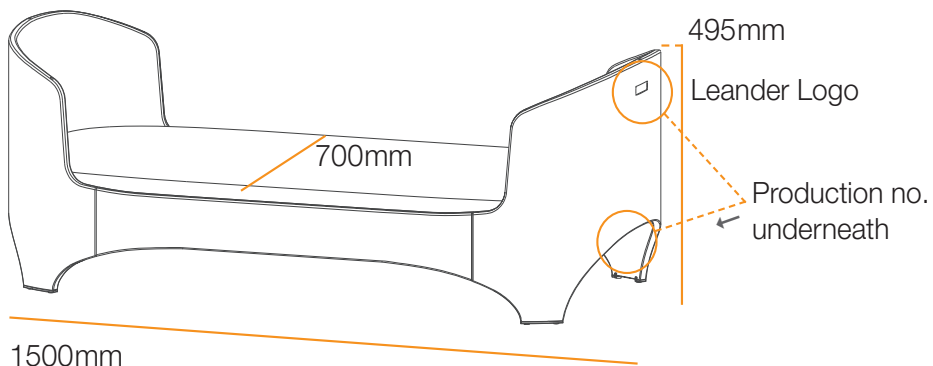

# The Leander Junior Bed

*Technical data for the Leander Junior Bed*

## BOX Specification

BOX 1/1 • Brutto 28kg