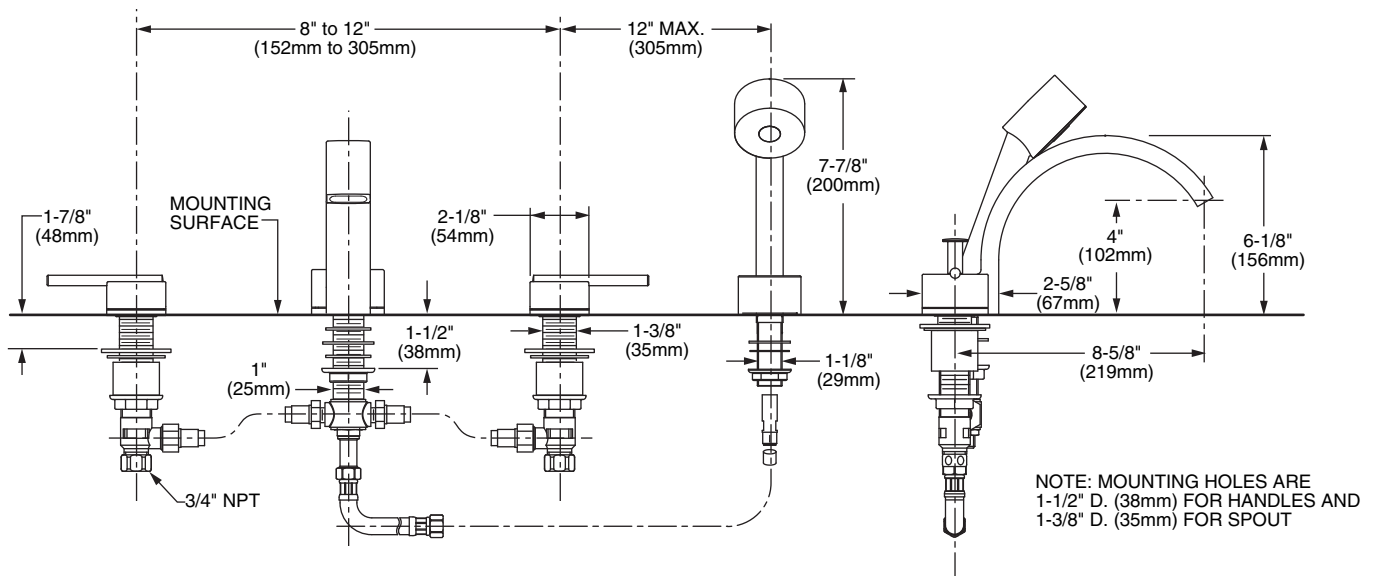

Features:

- European Minimalist Design
- Cast brass spout and valves
- Ceramic disc valve cartridge
- Multi-functional hand shower
- Hand shower features 5 ft. (1.5m) metal hose

Pictured: 831/084 Roman Tub Set with Hand Shower

Maximum Hand Shower Flow Rate: 2.5 GPM (9.5L/min)

	Handle Type	Product Number	
Roman Tub Set	Lever	831/083	♿
Roman Tub Set with Hand Shower	Lever	831/084	♿

Available Finishes:	Finish Code
Polished Chrome	100
Platinum Nickel	150
UltraSteel (PVD)	355

IMPORTANT: These measurements are subject to change or cancellation. No responsibility is assumed for use of superseded or voided pages.