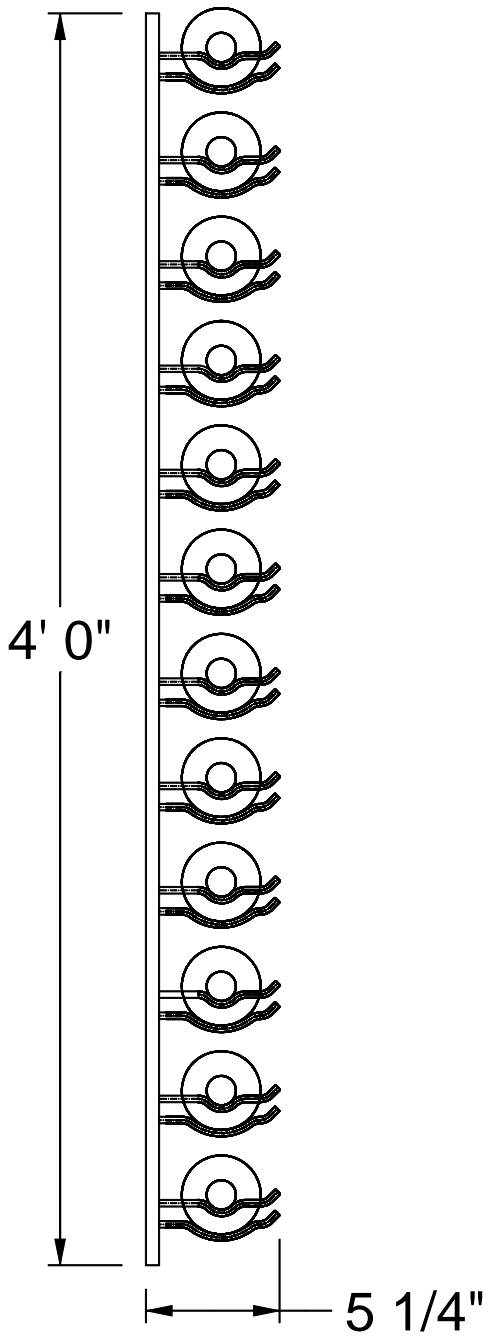

WS41

(Standard Mounting)
Side View

(Standard Mounting)
Front View

(Mounting for Splits)
Front View