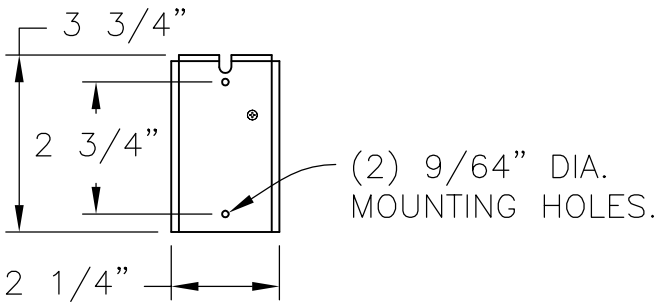

4 X 4 (3 1/2" X 3 1/2")  
WOOD DECK POST SHOWN  
BUT NOT SUPPLIED.

WEDGE BASE SOCKET WITH  
6 FEET OF 18 GAUGE  
SPT1-W LOW VOLTAGE  
CABLE AND CONNECTOR.

REAR VIEW OF COPPER  
MOUNTING PLATE.  
TO RELAMP, SLIDE ROOF AND  
CAGE ASSEMBLY UP AND  
OFF OF MOUNTING PLATE.

\*(2) STAINLESS STEEL PHILLIPS  
PAN HEAD TAPPING SCREWS X  
3/4" LONG SUPPLIED FOR  
MOUNTING POST LIGHT.

FINISH: COPPER.

POST LIGHT WILL BE PREWIRED AND TESTED.  
ALL ELECTRICAL COMPONENTS ARE U.L. LISTED.  
ALL MOUNTING HARDWARE IS SUPPLIED.

Drawing for illustration only - scale approximate

HEIGHT	4 5/8"	APPROVAL SIGNATURE:	 <p>350 KINDIG LANE HANOVER PA 17331 PH: (717) 632-6464 - FAX: (717) 632-5039</p>	TITLE:	TERRALIGHT LOW VOLTAGE POST LIGHT
WIDTH	3 5/8"	FINISH:		SCALE:	DATE:
PROJECTION	1 3/4"	PANELS:	1=4	09/24/08	RSN
TOP TO OUTLET	1 1/4"	OPTIONS:			DWG. NO. DLCG280