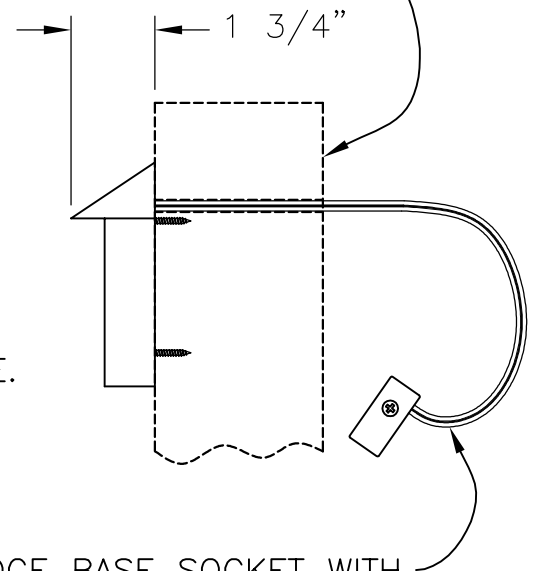

4 X 4 (3 1/2" X 3 1/2")  
WOOD DECK POST SHOWN  
BUT NOT SUPPLIED.

WEDGE BASE SOCKET WITH  
6 FEET OF 18 GAUGE  
SPT1-W LOW VOLTAGE  
CABLE AND CONNECTOR.

REAR VIEW OF COPPER  
MOUNTING PLATE.  
TO RELAMP, SLIDE ROOF AND  
CAGE ASSEMBLY UP AND  
OFF OF MOUNTING PLATE.

\*(2) STAINLESS STEEL PHILLIPS  
PAN HEAD TAPPING SCREWS X  
3/4" LONG SUPPLIED FOR  
MOUNTING POST LIGHT.

FINISH: COPPER.

POST LIGHT WILL BE PREWIRED AND TESTED.  
ALL ELECTRICAL COMPONENTS ARE U.L. LISTED.  
ALL MOUNTING HARDWARE IS SUPPLIED.

Drawing for illustration only - scale approximate

HEIGHT	4 5/8"	APPROVAL SIGNATURE:	 <p>350 KINDIG LANE HANOVER PA 17331 PH: (717) 632-6464 - FAX: (717) 632-5039</p>	TITLE:	TERRALIGHT LOW VOLTAGE POST LIGHT
WIDTH	3 5/8"	FINISH:		SCALE:	DATE:
PROJECTION	1 3/4"	PANELS:	1=4	09/24/08	RSN
TOP TO OUTLET	1 1/4"	OPTIONS:			DWG. NO. DLCG280