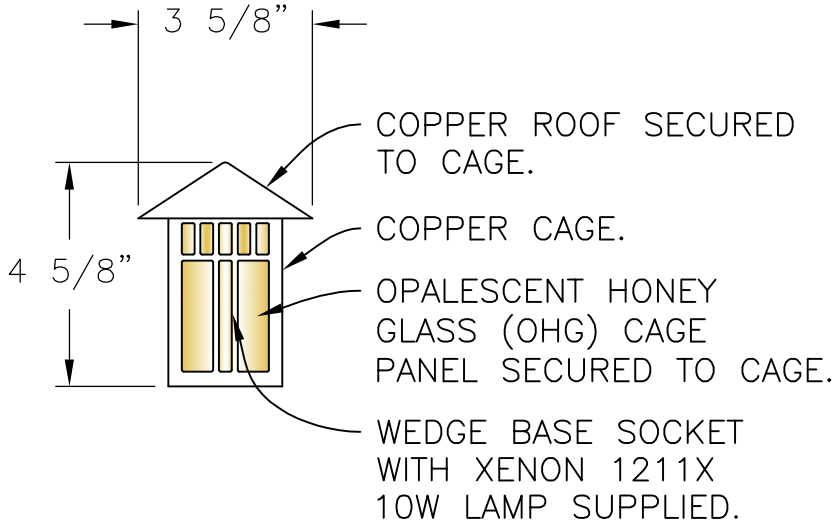

4 X 4 (3 1/2" X 3 1/2")  
WOOD DECK POST SHOWN  
BUT NOT SUPPLIED.

WEDGE BASE SOCKET WITH  
6 FEET OF 18 GAUGE  
SPT1-W LOW VOLTAGE  
CABLE AND CONNECTOR.

REAR VIEW OF COPPER  
MOUNTING PLATE.  
TO RELAMP, SLIDE ROOF AND  
CAGE ASSEMBLY UP AND  
OFF OF MOUNTING PLATE.

\*(2) STAINLESS STEEL PHILLIPS  
PAN HEAD TAPPING SCREWS X  
3/4" LONG SUPPLIED FOR  
MOUNTING POST LIGHT.

FINISH: COPPER.

POST LIGHT WILL BE PREWIRED AND TESTED.  
ALL ELECTRICAL COMPONENTS ARE U.L. LISTED.  
ALL MOUNTING HARDWARE IS SUPPLIED.