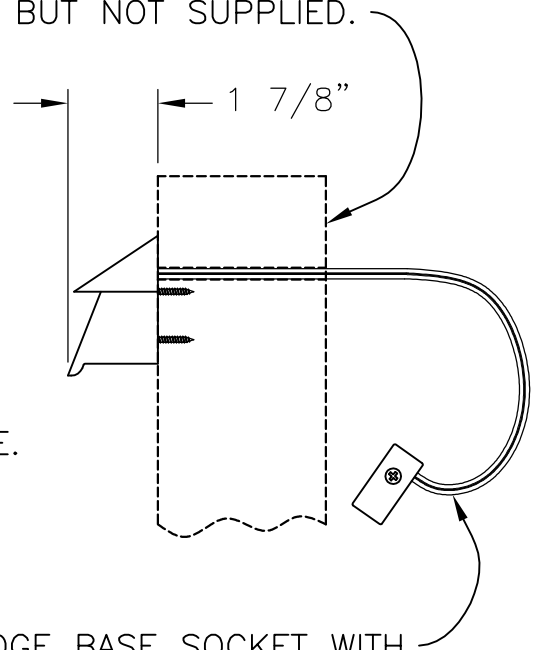

4 X 4 (3 1/2" X 3 1/2")  
WOOD DECK POST SHOWN  
BUT NOT SUPPLIED.

REAR VIEW OF COPPER MOUNTING PLATE.  
TO RELAMP, SLIDE ROOF AND CAGE ASSEMBLY UP AND OFF OF MOUNTING PLATE.

\*(2) STAINLESS STEEL PHILLIPS PAN HEAD TAPPING SCREWS X 3/4" LONG SUPPLIED FOR MOUNTING POST LIGHT.

FINISH: COPPER.

POST LIGHT WILL BE PREWIRED AND TESTED.  
ALL ELECTRICAL COMPONENTS ARE U.L. LISTED.  
ALL MOUNTING HARDWARE IS SUPPLIED.

Drawing for illustration only - scale approximate

HEIGHT	2 7/8"	APPROVAL SIGNATURE:	 <p>350 KINDIG LANE HANOVER PA 17331 PH: (717) 632-6464 - FAX: (717) 632-5039</p>	TITLE:	TERRALIGHT LOW VOLTAGE POST LIGHT
WIDTH	3 5/8"	FINISH:		SCALE:	DATE:
PROJECTION	1 7/8"	PANELS:	1=4	09/24/08	RSN
TOP TO OUTLET	1 1/8"	OPTIONS:			DLC560