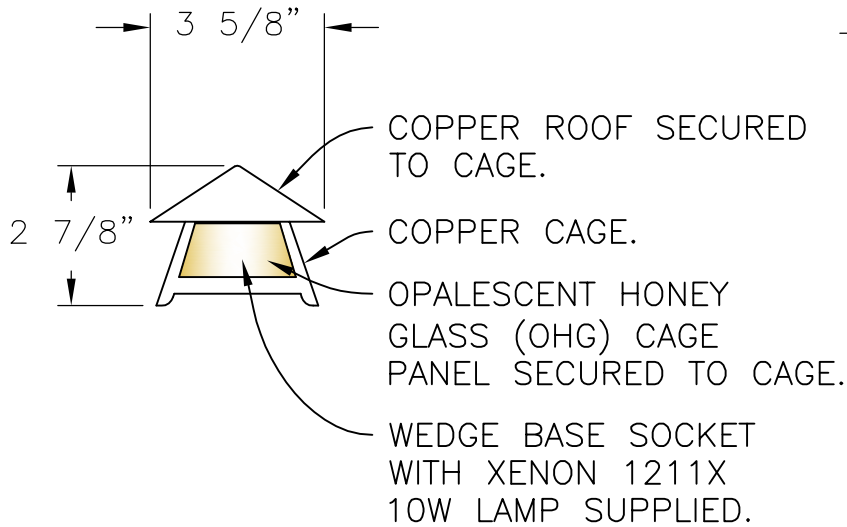

4 X 4 (3 1/2" X 3 1/2")  
WOOD DECK POST SHOWN  
BUT NOT SUPPLIED.

REAR VIEW OF COPPER MOUNTING PLATE.  
TO RELAMP, SLIDE ROOF AND CAGE ASSEMBLY UP AND OFF OF MOUNTING PLATE.

\*(2) STAINLESS STEEL PHILLIPS PAN HEAD TAPPING SCREWS X 3/4" LONG SUPPLIED FOR MOUNTING POST LIGHT.

FINISH: COPPER.

POST LIGHT WILL BE PREWIRED AND TESTED.  
ALL ELECTRICAL COMPONENTS ARE U.L. LISTED.  
ALL MOUNTING HARDWARE IS SUPPLIED.

Drawing for illustration only - scale approximate

HEIGHT	2 7/8"	APPROVAL SIGNATURE:	 <p>350 KINDIG LANE HANOVER PA 17331 PH: (717) 632-6464 - FAX: (717) 632-5039</p>	TITLE:	TERRALIGHT LOW VOLTAGE POST LIGHT
WIDTH	3 5/8"	FINISH:		SCALE:	DATE:
PROJECTION	1 7/8"	PANELS:	1=4	09/24/08	RSN
TOP TO OUTLET	1 1/8"	OPTIONS:			DLC560