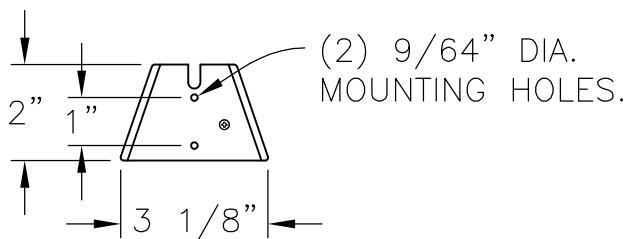

4 X 4 (3 1/2" X 3 1/2")  
WOOD DECK POST SHOWN  
BUT NOT SUPPLIED.

REAR VIEW OF COPPER MOUNTING PLATE.  
TO RELAMP, SLIDE ROOF AND CAGE ASSEMBLY UP AND OFF OF MOUNTING PLATE.

\*(2) STAINLESS STEEL PHILLIPS PAN HEAD TAPPING SCREWS X 3/4" LONG SUPPLIED FOR MOUNTING POST LIGHT.

FINISH: COPPER.

POST LIGHT WILL BE PREWIRED AND TESTED.  
ALL ELECTRICAL COMPONENTS ARE U.L. LISTED.  
ALL MOUNTING HARDWARE IS SUPPLIED.

Drawing for illustration only - scale approximate

HEIGHT	2 7/8"	APPROVAL SIGNATURE:	 <p>350 KINDIG LANE HANOVER PA 17331 PH: (717) 632-6464 - FAX: (717) 632-5039</p>	TITLE:	TERRALIGHT LOW VOLTAGE POST LIGHT
WIDTH	3 5/8"	FINISH:		SCALE:	DATE:
PROJECTION	1 7/8"	PANELS:	1=4	09/24/08	RSN
TOP TO OUTLET	1 1/8"	OPTIONS:			DLC560