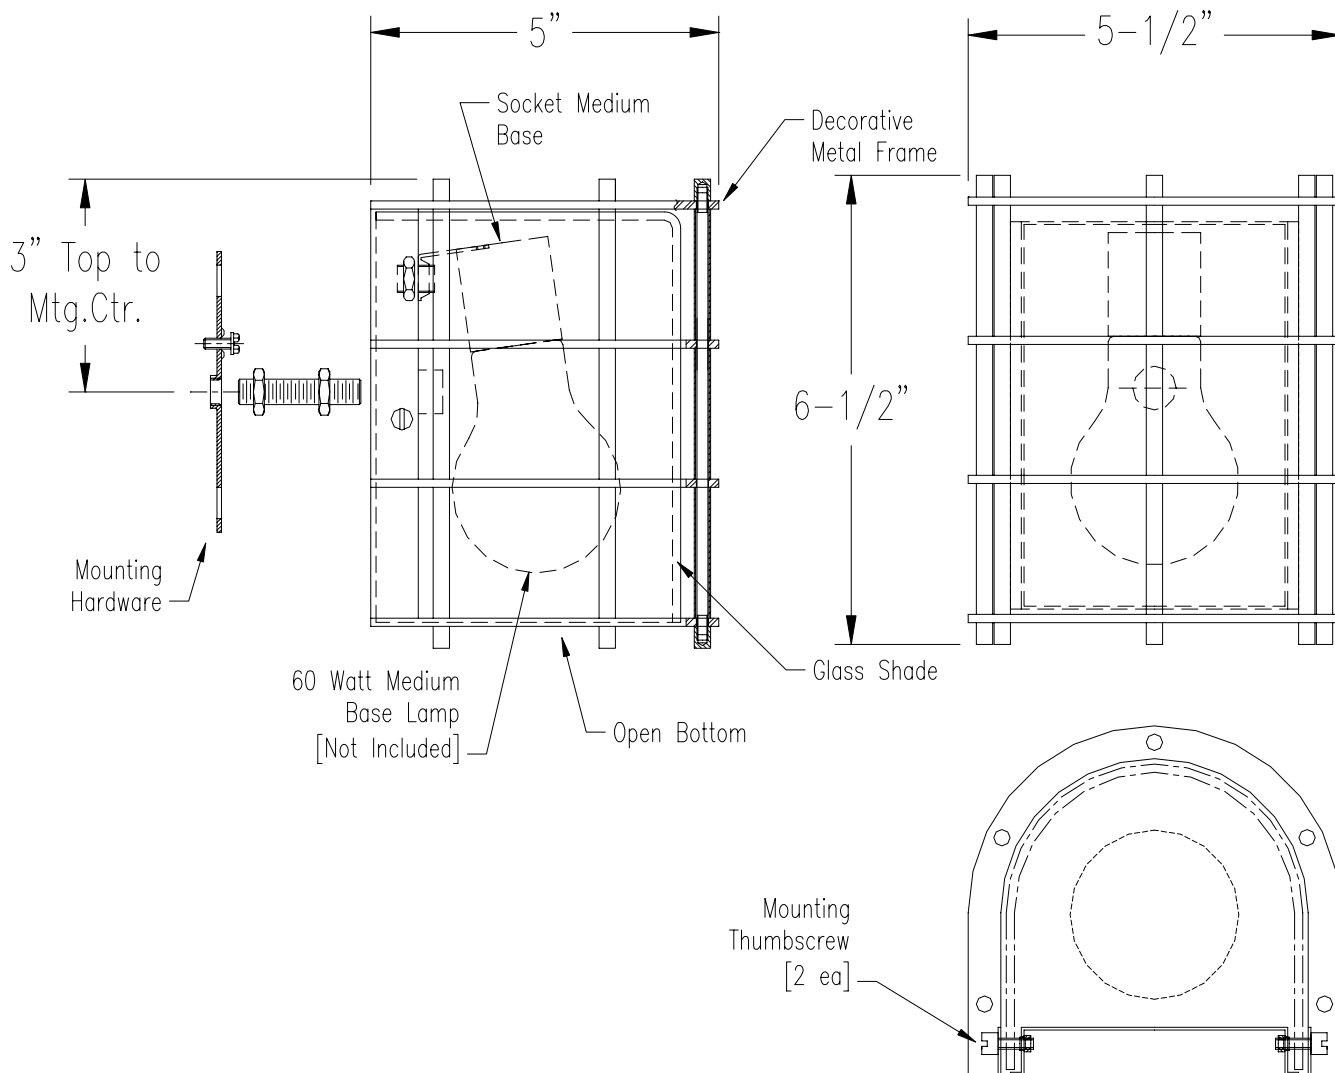

Specification Sheet

Outdoor Wall

\Model: **F8490-41 Vista Silver**
F8490-68 Deep Bronze

Glass: Etched White Opal
 Metal Finishes: Vista Silver (-41); Deep Bronze (-68)
 Height: 6-1/2" Width: 5-1/2" Extension: 5"
 Lamps: 1 - 60 Watt Medium Base (Not Included)
 Label: cULus Listed. Suitable for Wet Location.