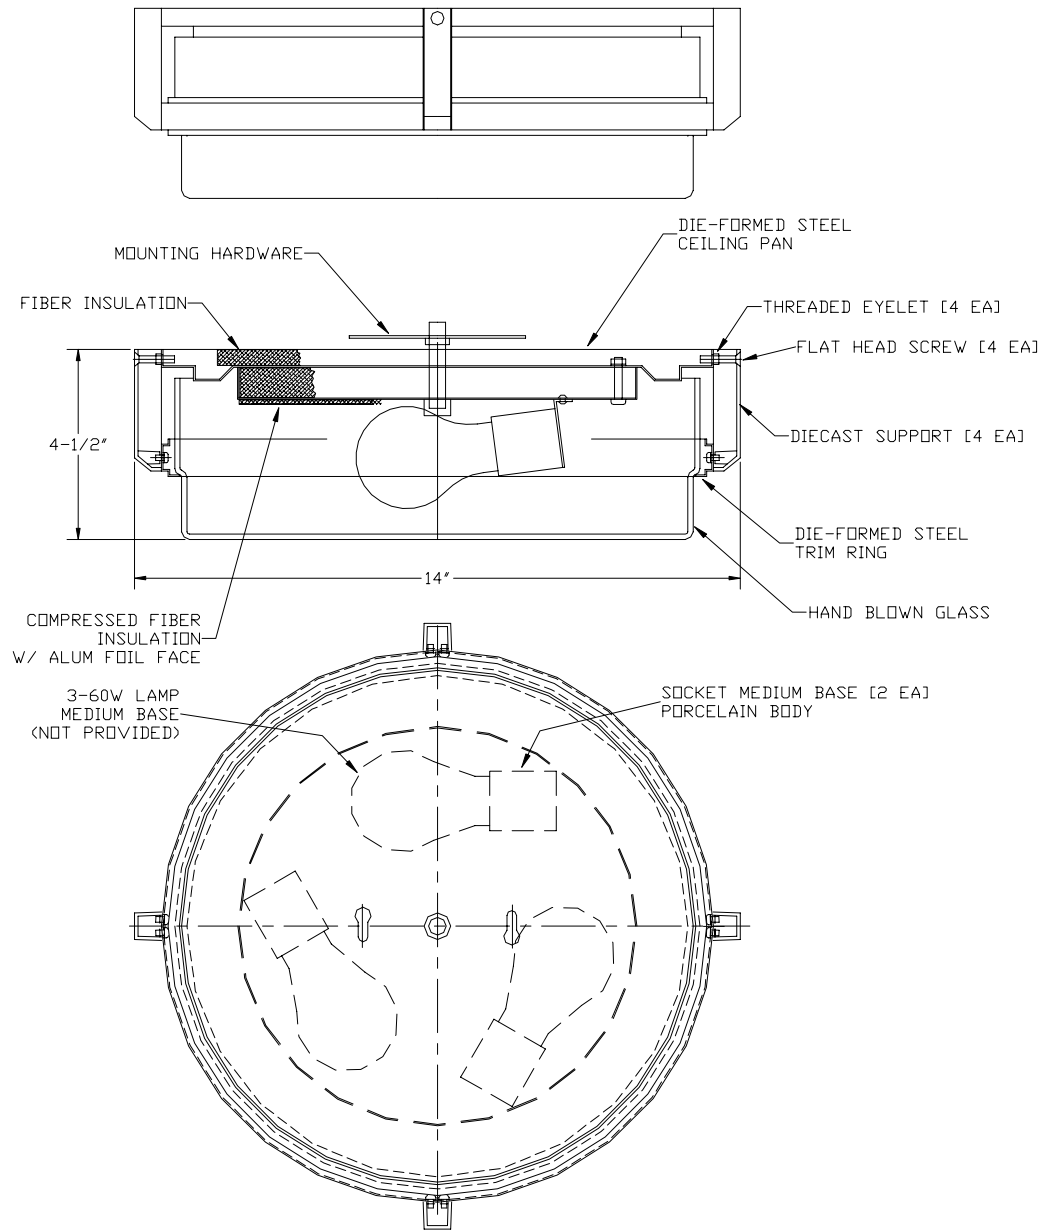

Specification Sheet

Ceiling Flush Mount

Model: **F6111-33 Wrought Iron**
F6111-36 Satin Nickel

Glass: Etched White Opal
 Finish: Wrought Iron -33; Satin Nickel-36
 Width: 14" Height: 4-1/2"
 Lamp: 3 – 60W Medium Base (Not Included)
 Label: cULus Listed. Suitable for Damp Location.