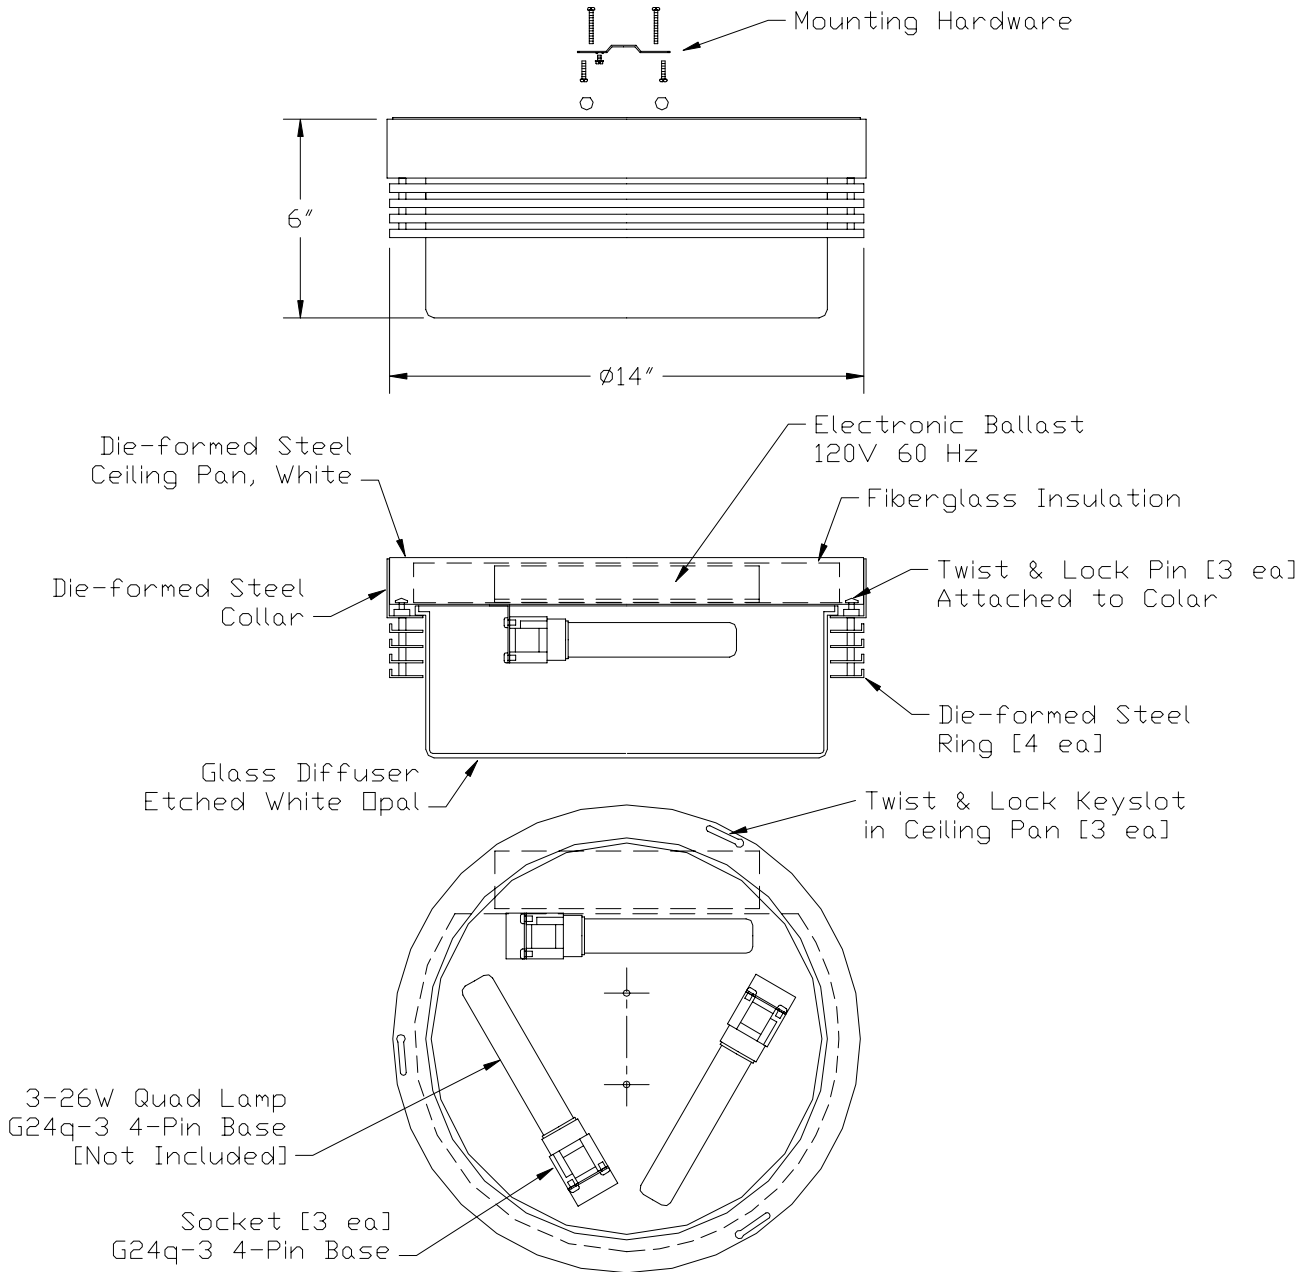

**Specification Sheet**

**Ceiling Flush Mount**

**Model: F6086-36E1 Satin Nickel**

**Glass: Etched White Opal**  
**Finish: Satin Nickel**  
**Width: 14" Height: 6"**  
**Lamps: 3 – 26 Watt Quad Compact Fluorescent, G24q-3 4-Pin Base (Not Included)**  
**Ballast: Electronic 120V, 60Hz**  
**Labels: cULus Listed. Suitable for Dry Location.**