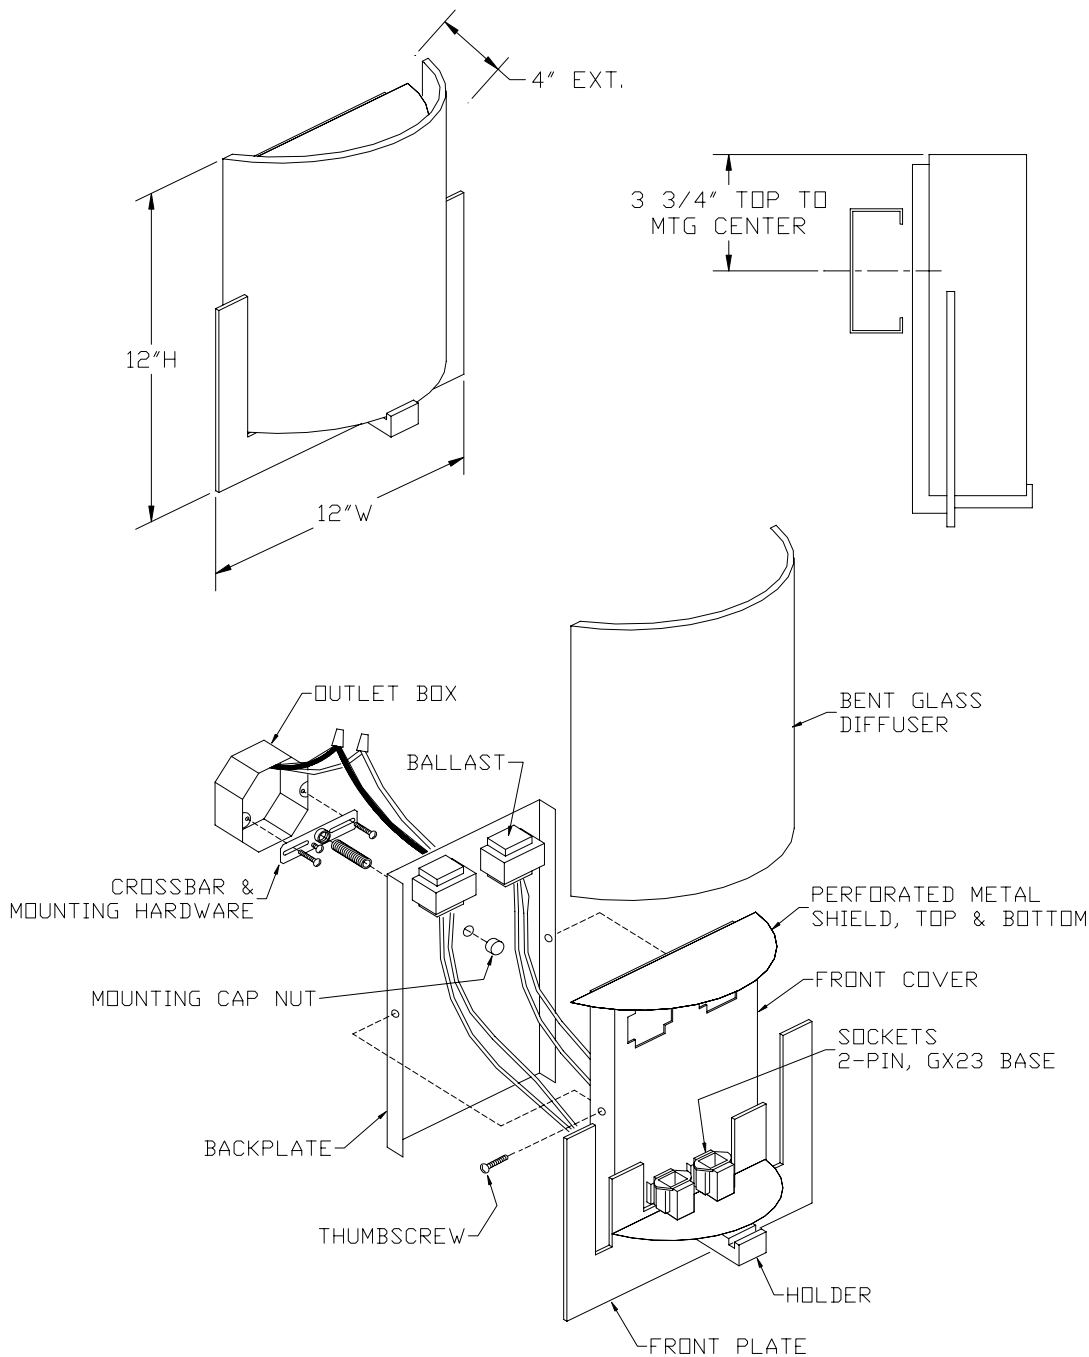

Specification Sheet

ADA Wall

Model: **F5410-36N1 Satin Nickel**

Diffuser: Glass, Etched Outside with White Silksreen Inside

Finish: Satin Nickel

Width: 12" Height: 12" Extension: 4"

Lamps: 2 - 13 Watt Twin Tube Compact Fluorescent, 2-pin GX23 Base (Not Included)

Ballast: Magnetic NPF 120V

Labels: cULus Listed. Suitable for Damp Locations.