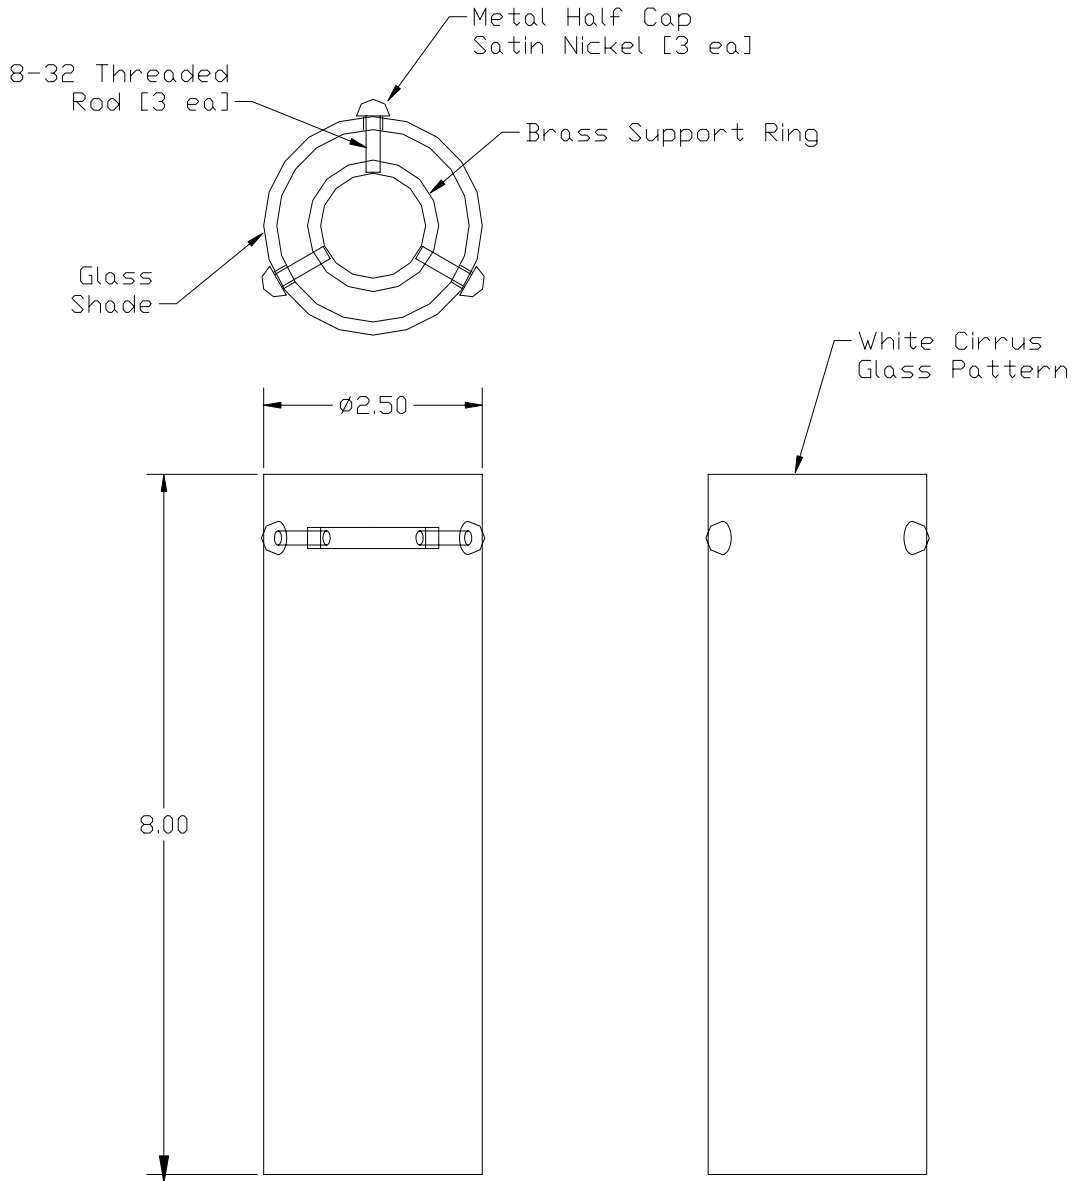

FORECAST

LIGHTOLIER

Specification Sheet

Mini Pendant Glass Shade

Model: **F5345-36 White Cirrus**

Hand Blown Glass

Finish: Satin Nickel

Height: 8" Width: 2-1/2"

Holder: Use with Low Voltage Holders Only, Purchased Separately.