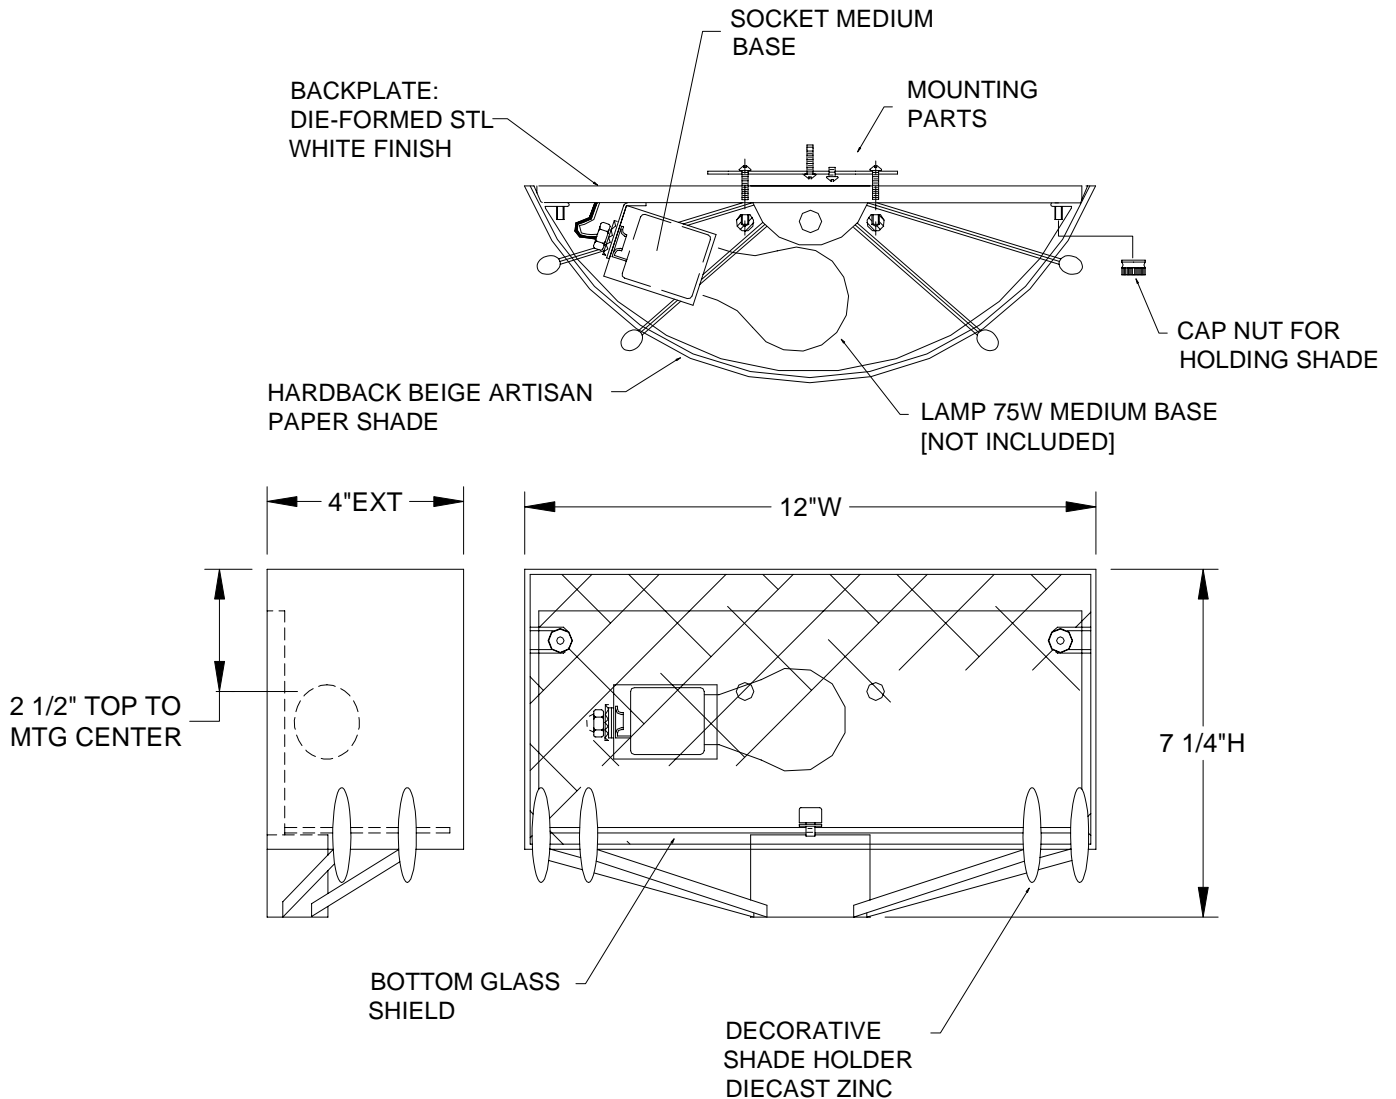

Specification Sheet

Wall Fixture

Model: **F514-49 Bronze Luster**

Shade: Hardback Beige Artisan Paper
 Glass: Etched
 Finish: Bronze Luster
 Width: 12" Height: 7-1/4" Extension: 4"
 ADA Compliant
 Lamp: 1 – 75W Medium Base (Not Included)
 Labels: cULus Listed. Suitable for Dry Locations.