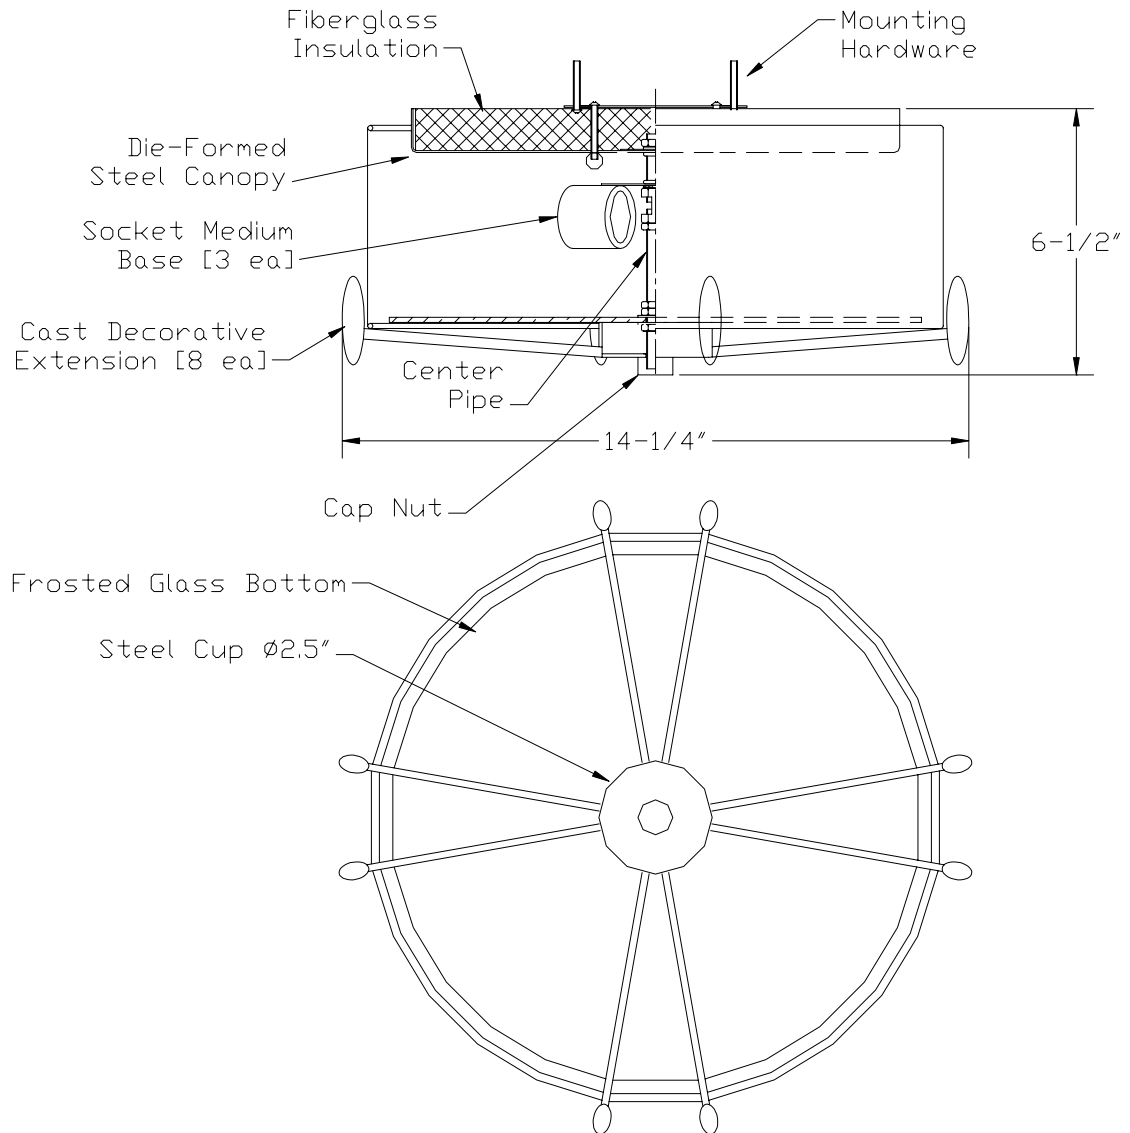

**Specification Sheet**

**Ceiling Flush Mount**

**Model: F513-49 Bronze Luster**

Shade: Hardback Beige Artisan Paper  
Glass: Etched  
Finish: Bronze Luster  
Width: 14-1/4" Height: 6-1/2"  
Lamp: 3 – 40W Medium Base (Not Included)  
Labels: cULus Listed. Suitable for Dry Locations.