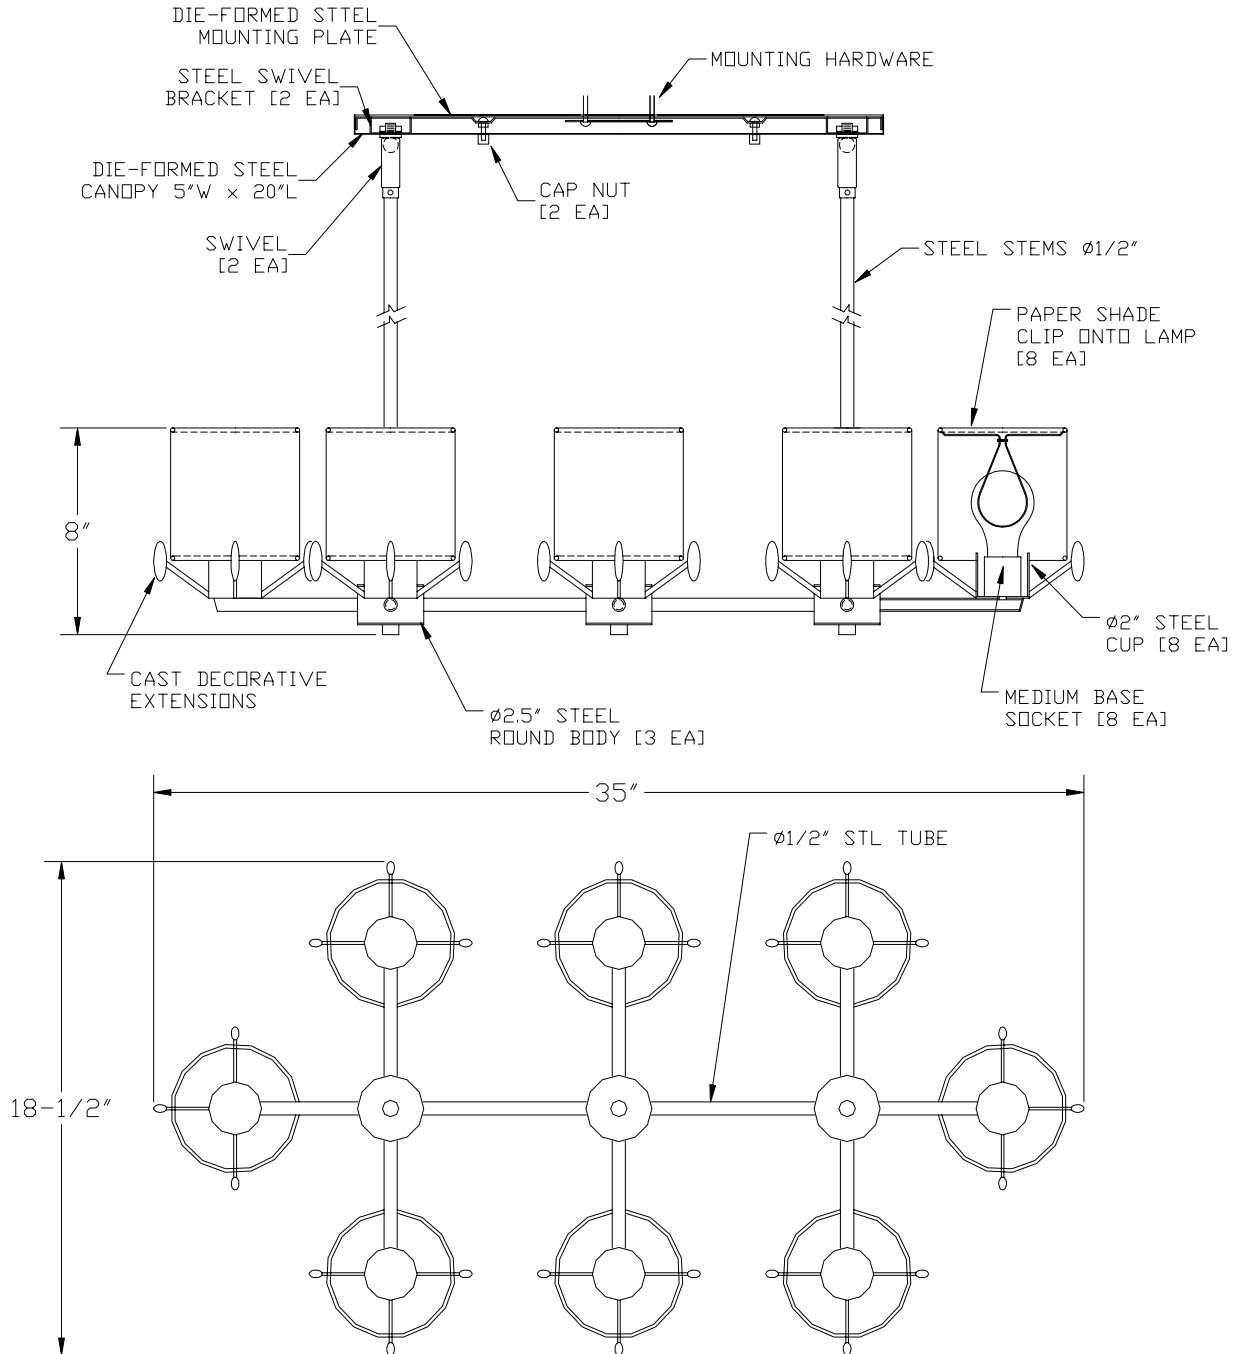

Specification Sheet

Chandelier

Model: **F512-49 Bronze Luster**

Shade: Hardback Beige Artisan Paper
 Metal Finish: Bronze Luster
 Width: 18-1/2" x 35" Height: 8" Overall Length: 58"
 Lamps: 8 - 60W Medium Base (Not Included)
 Label: cULus Listed. Suitable for Dry Locations.