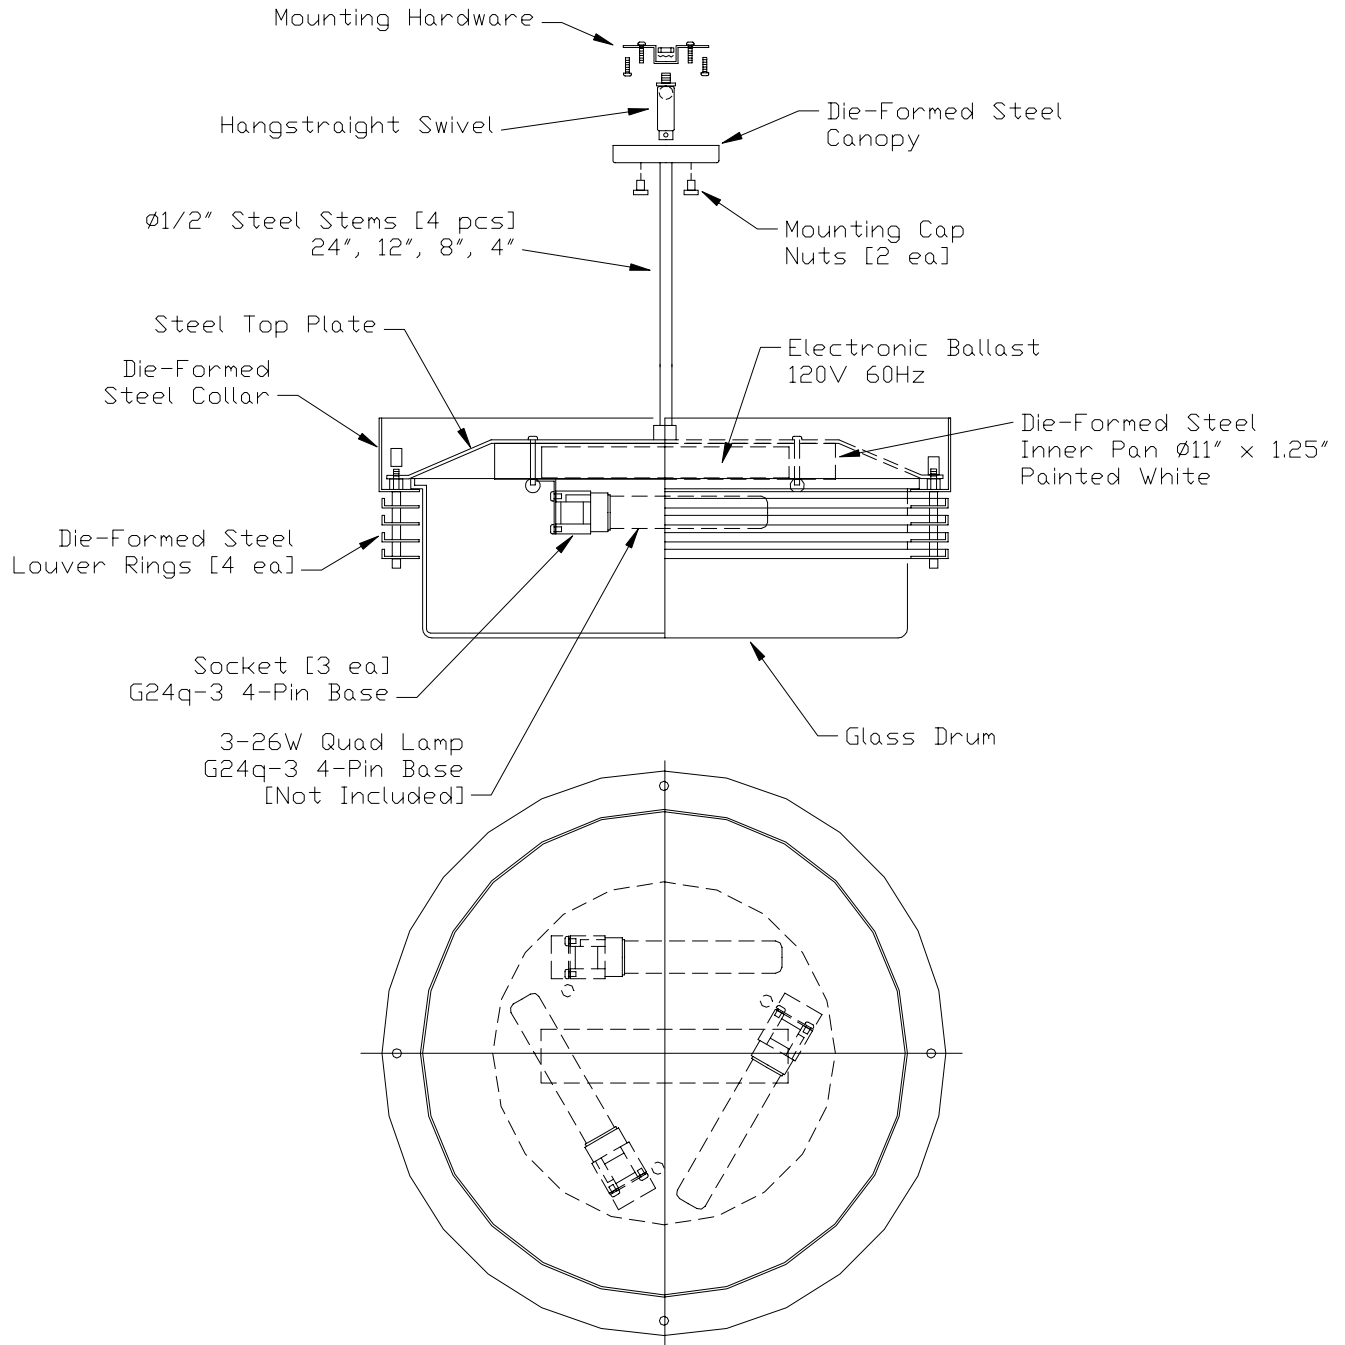

Specification Sheet

Pendant

Model: F486-36E1 Satin Nickel

Glass: Etched White Opal

Finish: Satin Nickel

Width: 18-1/2" Height: 6-1/2" Overall Height: 54-1/2"

Lamp: 3 – 26 Watt Quad Compact Fluorescent, G24q-3 4-Pin Base (Not Included)

Ballast: Electronic 120V, 60Hz

Label: cULus Listed. Suitable for Dry Locations.