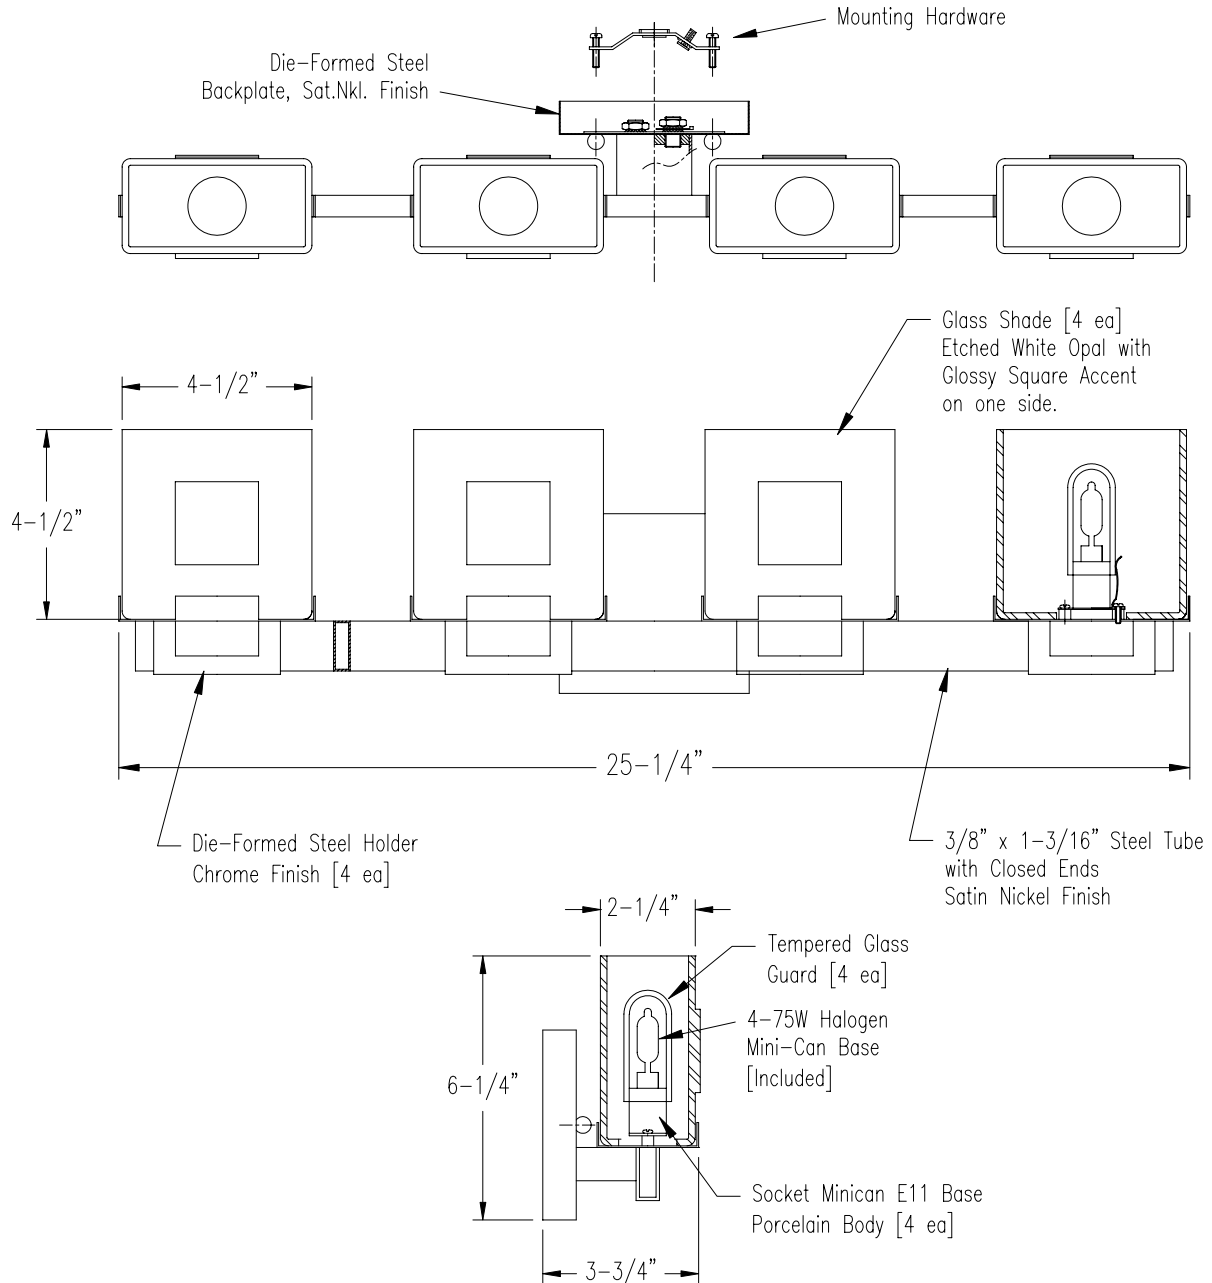

Specification Sheet

Bath Fixture

Model: F4422-36 Satin Nickel w/ Chrome

Glass: Etched White Opal with Glossy Square Accent on One Side

Finish: Satin Nickel with Chrome Accents

Width: 25-1/4" Height: 6-1/4" Extension: 3-3/4"

Lamps: 4 – 75W Halogen Mini-Can E11 Base (Included)

Labels: cULus Listed. Suitable for Damp Location.