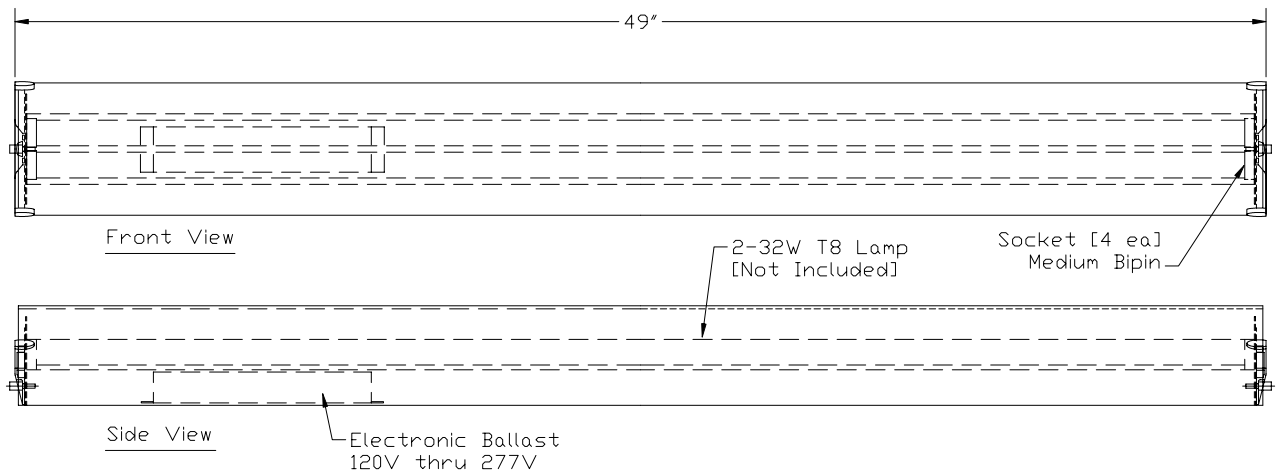

**Specification Sheet**

**Fluorescent Bath**

**Model: F3484-36E1 Satin Nickel**

Glass: Etched White  
 Metal Finish: Satin Nickel End Holders with White Chassis  
 Width: 49" Height: 5-1/8" Extension: 3-7/8"  
 Lamps: 2 – 32 Watt Type T8 Fluorescent Tube, Medium Bi-pin Base (Not Included)  
 Ballast: Electronic, Universal Voltage 120V to 277V  
 Label: cULus Listed.