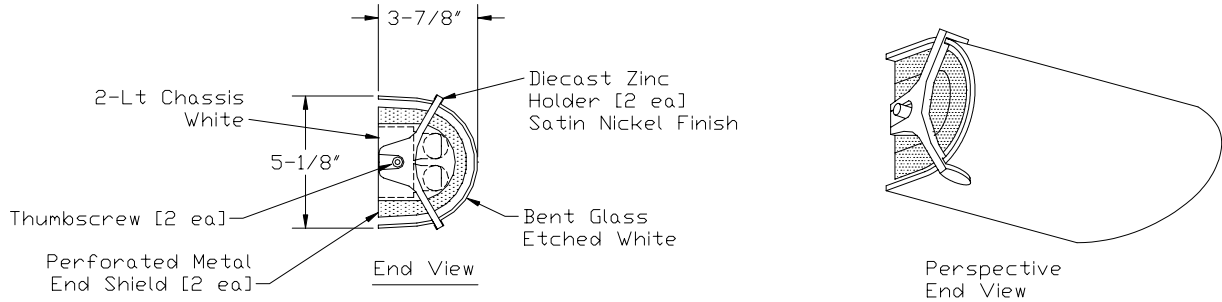

**Specification Sheet**

**Fluorescent Bath**

**Model: F3484-36E1 Satin Nickel**

Glass: Etched White  
 Metal Finish: Satin Nickel End Holders with White Chassis  
 Width: 49" Height: 5-1/8" Extension: 3-7/8"  
 Lamps: 2 – 32 Watt Type T8 Fluorescent Tube, Medium Bi-pin Base (Not Included)  
 Ballast: Electronic, Universal Voltage 120V to 277V  
 Label: cULus Listed.