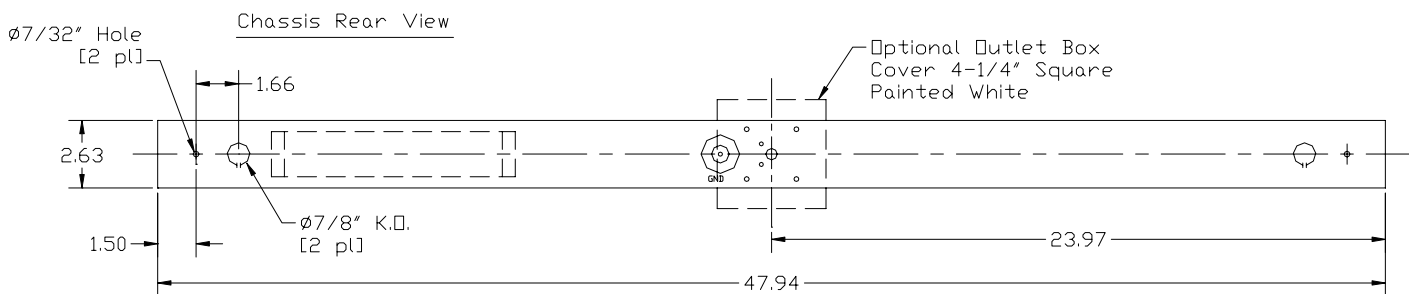

**Specification Sheet**

**Fluorescent Bath**

**Model: F3484-36E1 Satin Nickel**

Glass: Etched White  
 Metal Finish: Satin Nickel End Holders with White Chassis  
 Width: 49" Height: 5-1/8" Extension: 3-7/8"  
 Lamps: 2 – 32 Watt Type T8 Fluorescent Tube, Medium Bi-pin Base (Not Included)  
 Ballast: Electronic, Universal Voltage 120V to 277V  
 Label: cULus Listed.