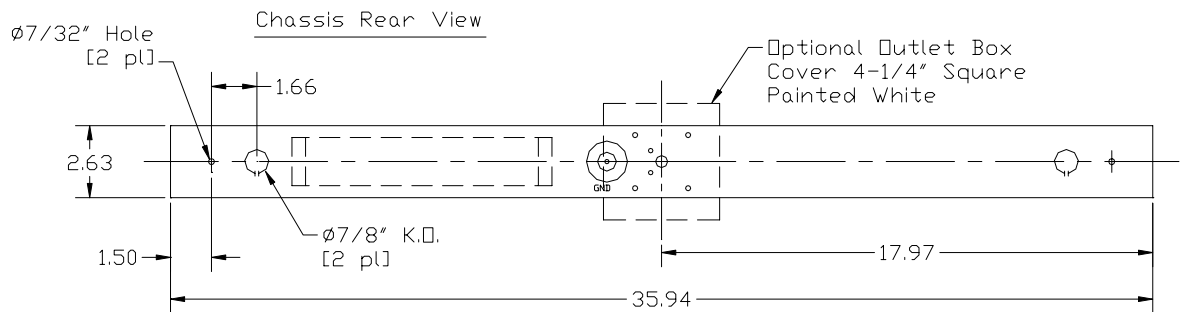

Specification Sheet

Fluorescent Bath

Model: F3483-36E1 Satin Nickel

Glass: Etched White
 Metal Finish: Satin Nickel End Holders with White Chassis
 Width: 37" Height: 5-1/8" Extension: 3-7/8"
 Lamps: 2 – 25 Watt Type T8 Fluorescent Tube, Medium Bi-pin Base (Not Included)
 Ballast: Electronic, Universal Voltage 120V to 277V
 Label: cULus Listed.