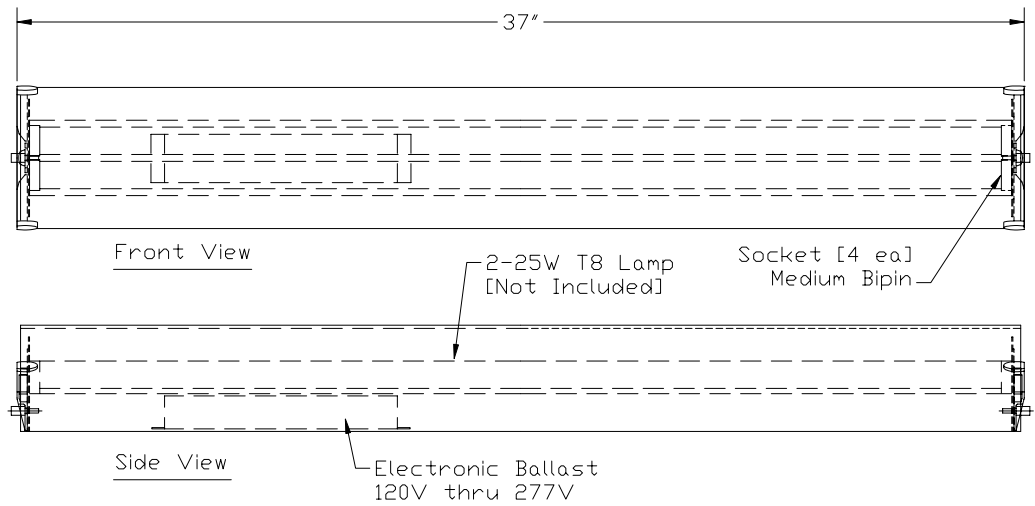

Specification Sheet

Fluorescent Bath

Model: F3483-36E1 Satin Nickel

Glass: Etched White
 Metal Finish: Satin Nickel End Holders with White Chassis
 Width: 37" Height: 5-1/8" Extension: 3-7/8"
 Lamps: 2 – 25 Watt Type T8 Fluorescent Tube, Medium Bi-pin Base (Not Included)
 Ballast: Electronic, Universal Voltage 120V to 277V
 Label: cULus Listed.