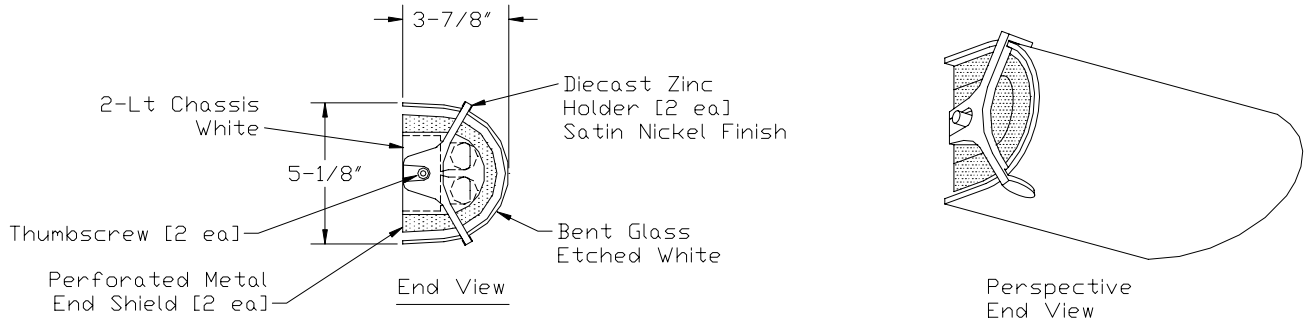

Specification Sheet

Fluorescent Bath

Model: F3483-36E1 Satin Nickel

Glass: Etched White
 Metal Finish: Satin Nickel End Holders with White Chassis
 Width: 37" Height: 5-1/8" Extension: 3-7/8"
 Lamps: 2 – 25 Watt Type T8 Fluorescent Tube, Medium Bi-pin Base (Not Included)
 Ballast: Electronic, Universal Voltage 120V to 277V
 Label: cULus Listed.