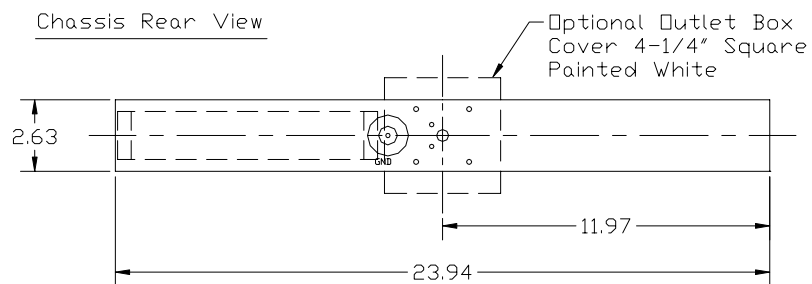

**Specification Sheet**

**Fluorescent Bath**

**Model: F3482-36E1 Satin Nickel**

Glass: Etched White  
 Metal Finish: Satin Nickel End Holders with White Chassis  
 Width: 25" Height: 5-1/8" Extension: 3-7/8"  
 Lamps: 2 – 17 Watt Type T8 Fluorescent Tube, Medium Bi-pin Base (Not Included)  
 Ballast: Electronic, Universal Voltage 120V to 277V  
 Label: cULus Listed.