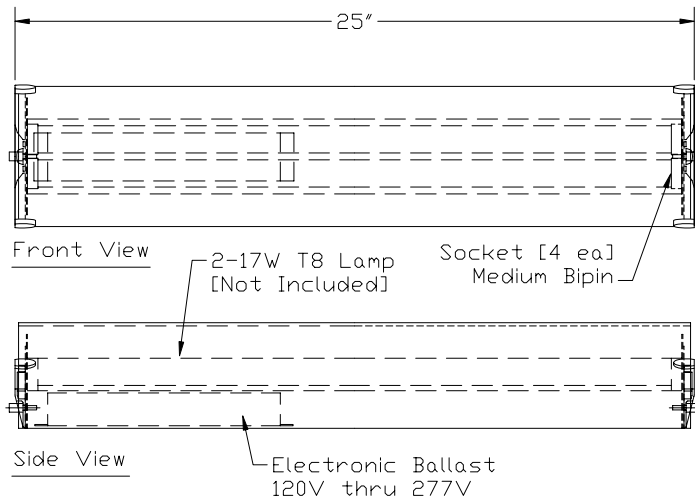

**Specification Sheet**

**Fluorescent Bath**

**Model: F3482-36E1 Satin Nickel**

Glass: Etched White  
 Metal Finish: Satin Nickel End Holders with White Chassis  
 Width: 25" Height: 5-1/8" Extension: 3-7/8"  
 Lamps: 2 – 17 Watt Type T8 Fluorescent Tube, Medium Bi-pin Base (Not Included)  
 Ballast: Electronic, Universal Voltage 120V to 277V  
 Label: cULus Listed.