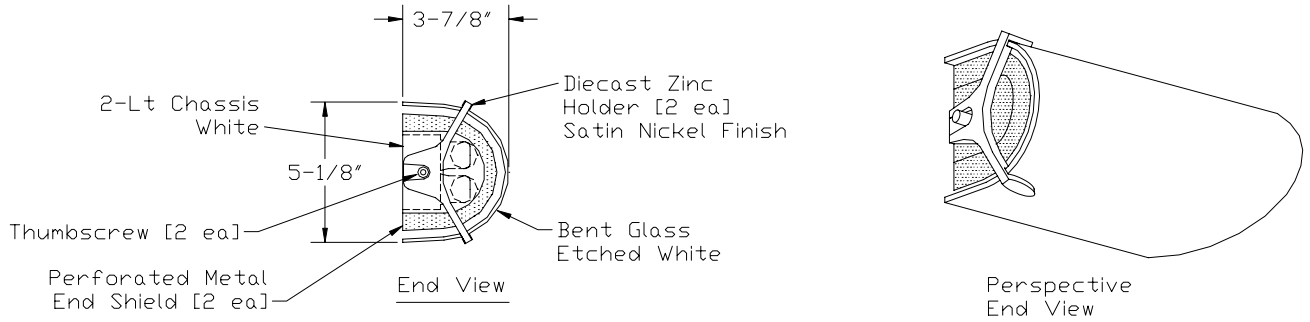

**Specification Sheet**

**Fluorescent Bath**

**Model: F3482-36E1 Satin Nickel**

Glass: Etched White  
 Metal Finish: Satin Nickel End Holders with White Chassis  
 Width: 25" Height: 5-1/8" Extension: 3-7/8"  
 Lamps: 2 – 17 Watt Type T8 Fluorescent Tube, Medium Bi-pin Base (Not Included)  
 Ballast: Electronic, Universal Voltage 120V to 277V  
 Label: cULus Listed.