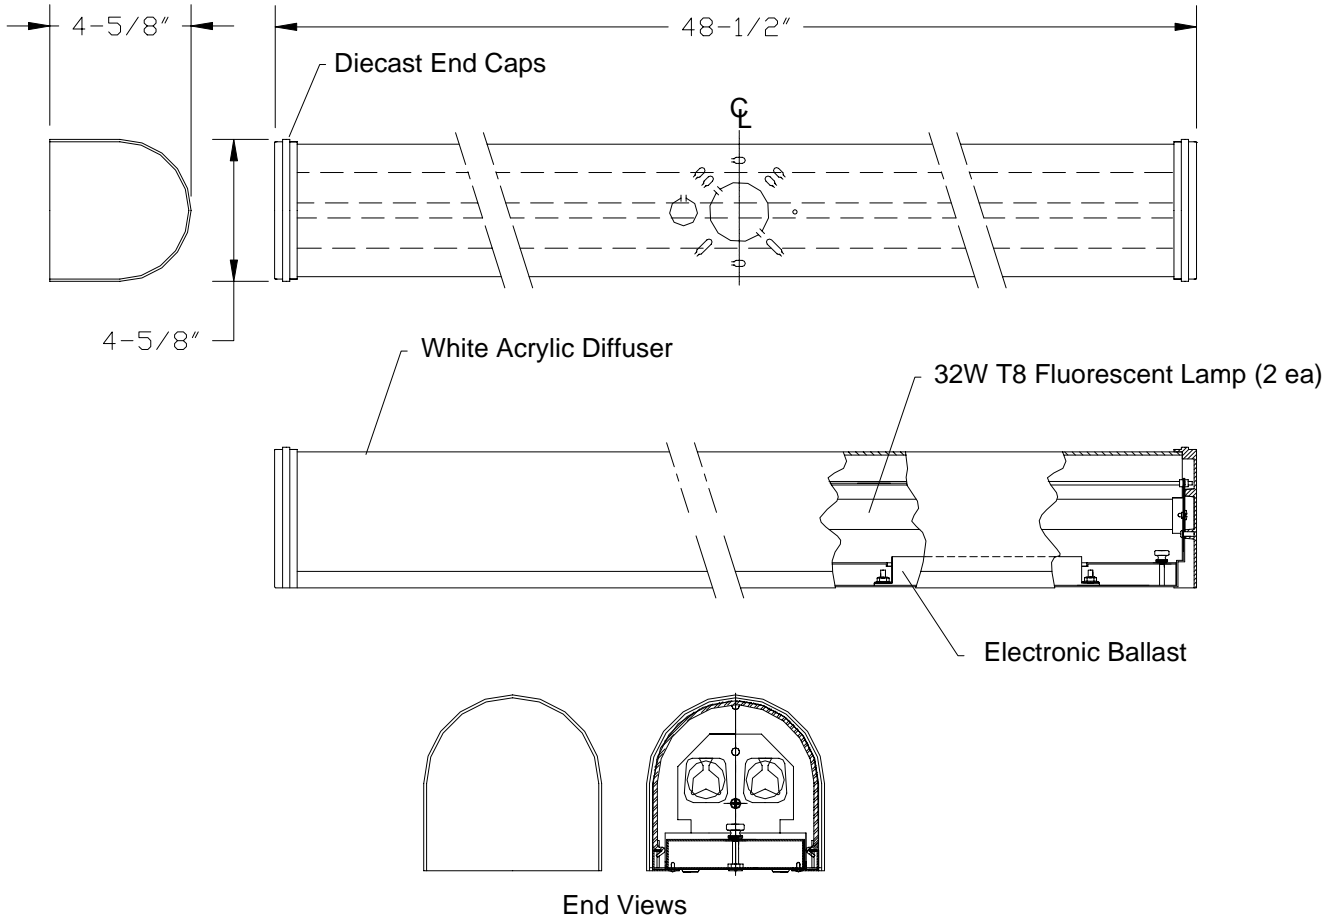

Specification Sheet

Fluorescent Bath

Model: **F3254-36E1FHM Satin Nickel**

Finish: Satin Nickel
Diffuser: White Acrylic
Length: 48-1/2" Width: 4-5/8" Extension: 4-5/8"
Lamps: 2 - 32 Watt T8 (48" long) Medium Bi-pin (Not Included)
Ballast: 120V, 60Hz, Electronic
Label: cULus Listed. Suitable for Damp Locations.