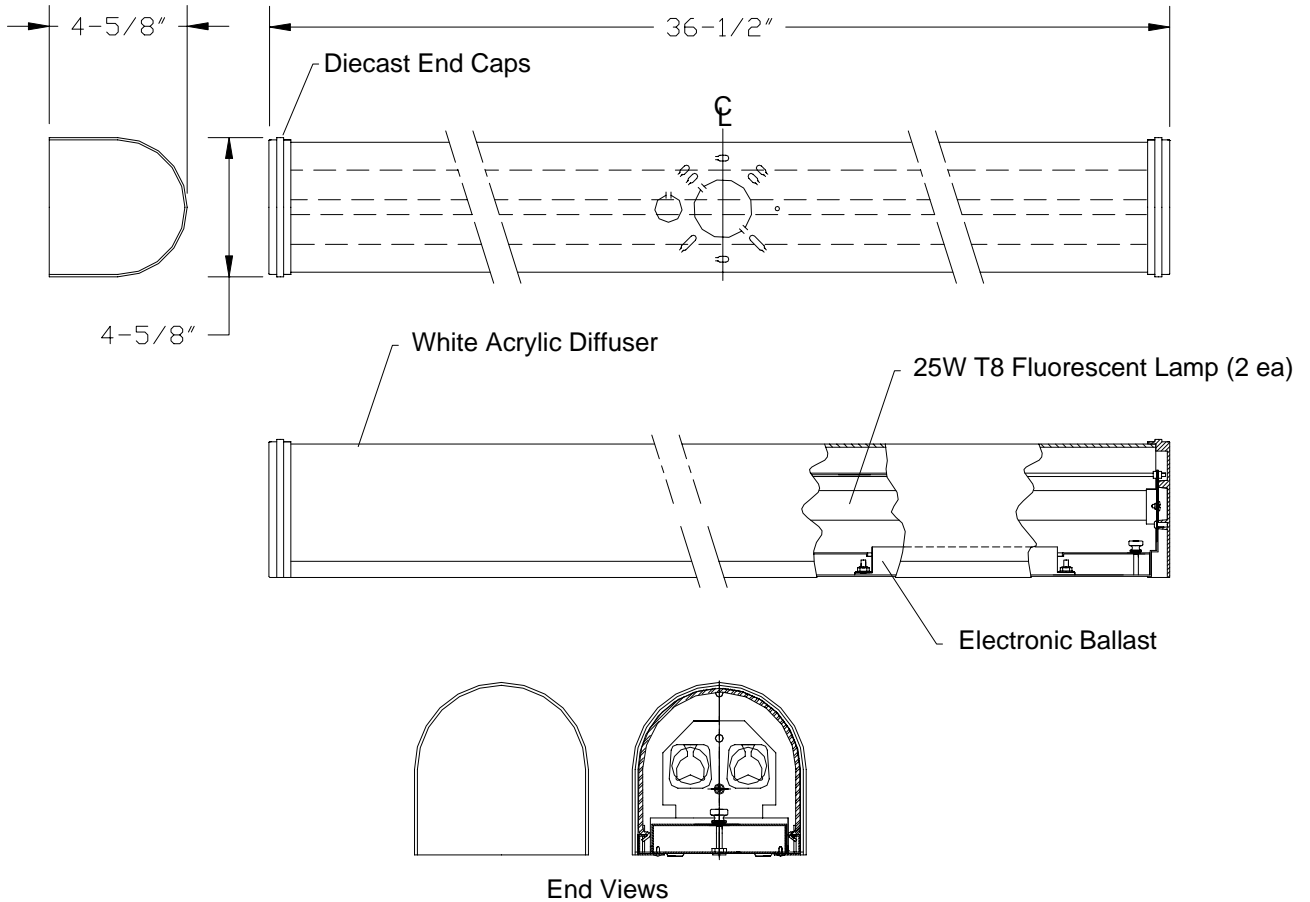

Specification Sheet

Fluorescent Bath

Model: **F3253-36E1FHM Satin Nickel**

Finish: Satin Nickel
 Diffuser: White Acrylic
 Length: 36-1/2" Width: 4-5/8" Extension: 4-5/8"
 Lamps: 2 - 25 Watt T8 (36" long) Medium Bi-pin (Not Included)
 Ballast: 120V, 60Hz, Electronic
 Label: cULus Listed. Suitable for Damp Locations.