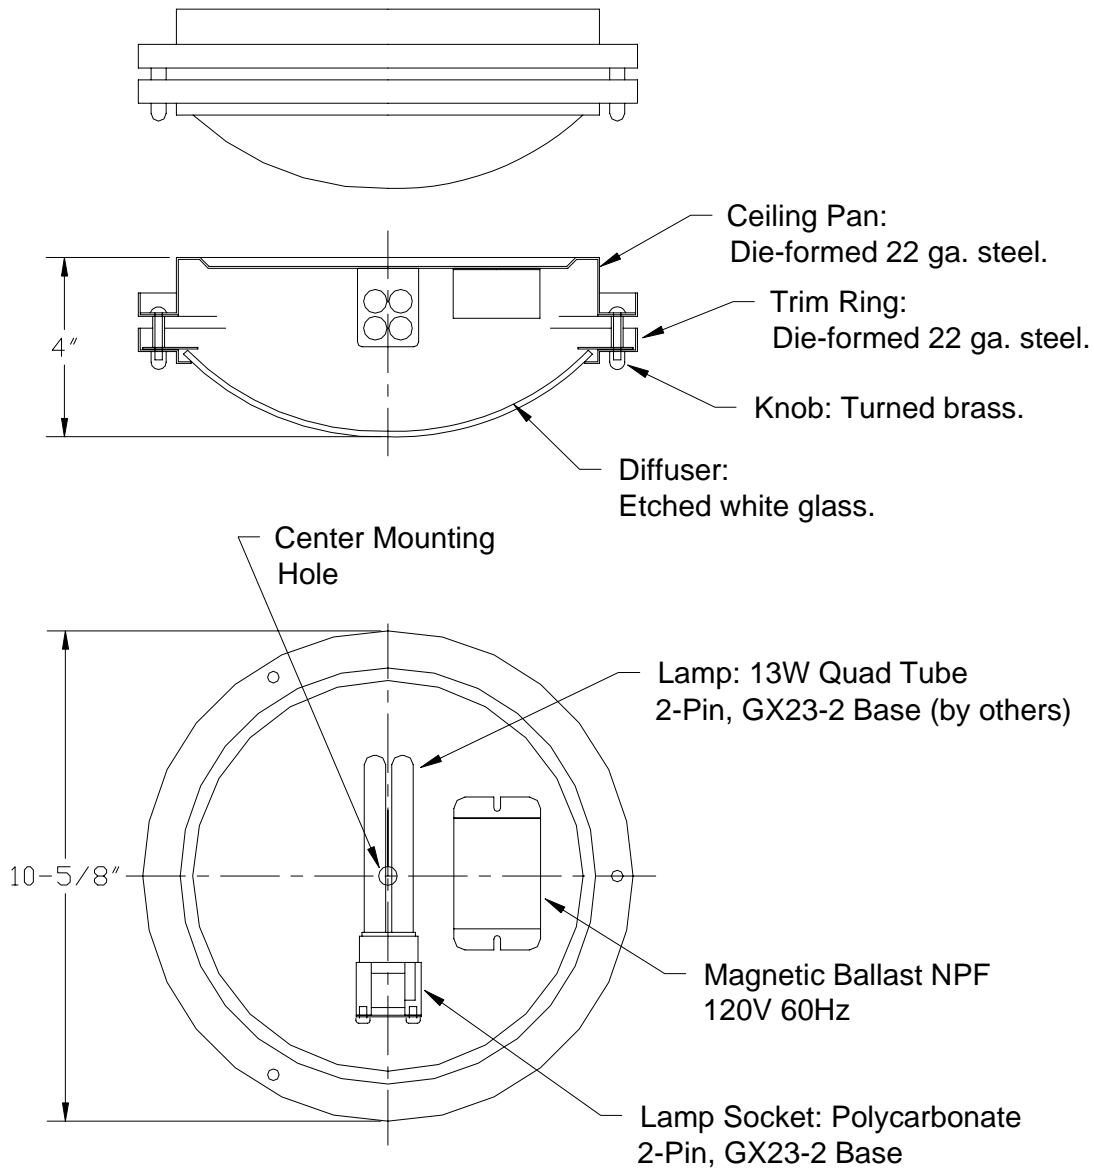

Specification Sheet

Flush Mount

Model: **F2450-36N1 Satin Nickel**
F2450-81N1 White

Glass: Etched White

Finishes: -36 Satin Nickel

-81 White

Width: 10 5/8" Height: 4"

Lamps: one 13 watt Quad CFL, 2-Pin, Gx23-2 Base (not included)

Ballast: Magnetic 120V 60Hz NPF

Label: cULus Listed. Suitable for Damp Locations.

Suitable for Wall or Ceiling Installations.