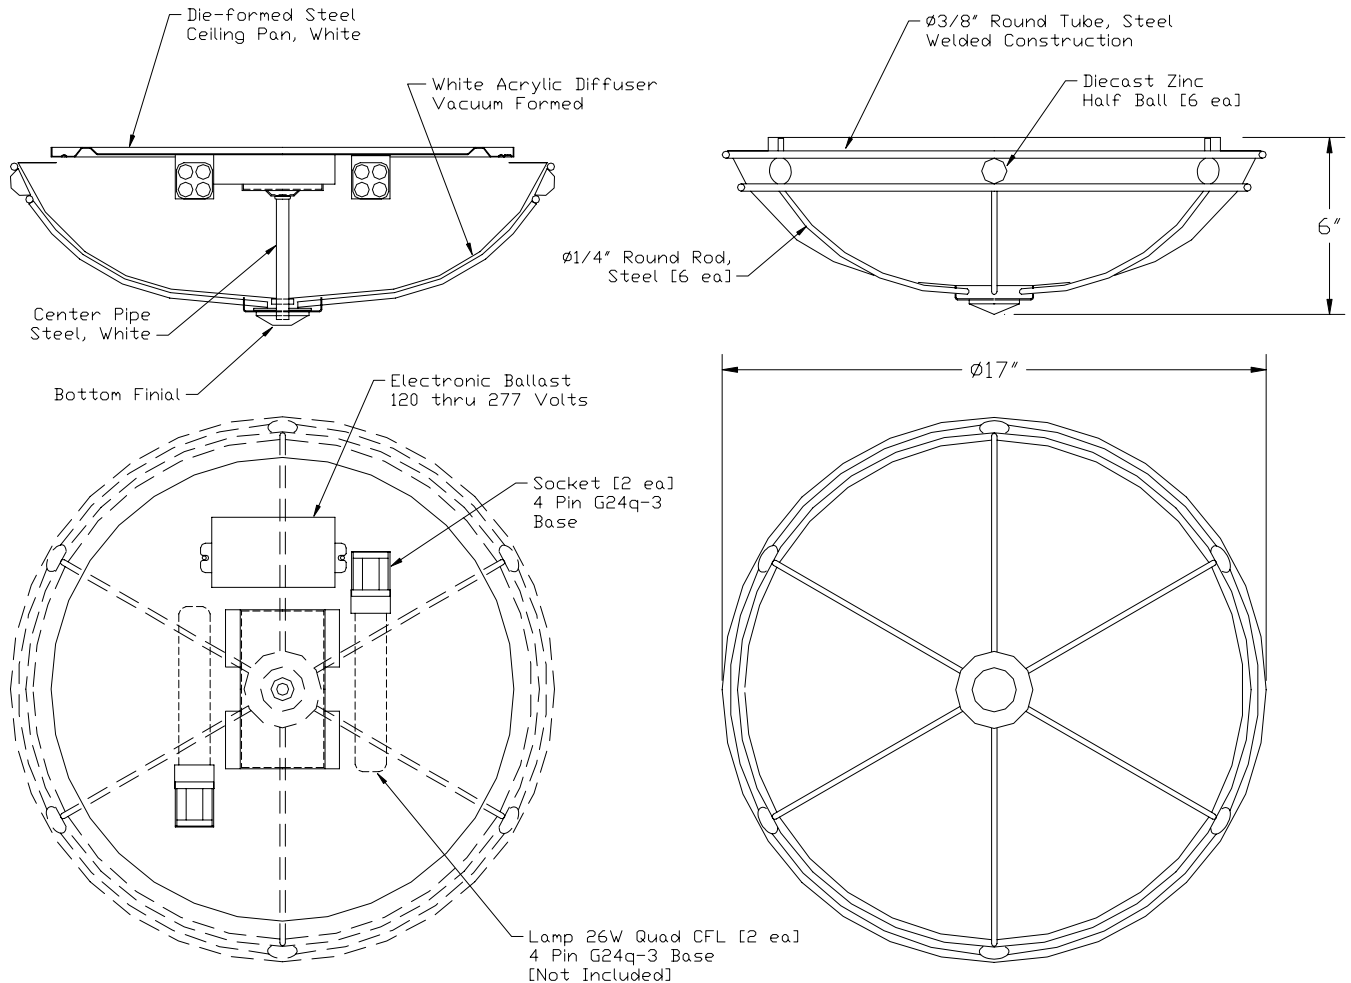

Specification Sheet

Surface Fluorescent

Model: **F2010-12U Glacier Silver**
F2010-49U Bronze Luster

Diffuser: White Acrylic

Finishes: -12 Glacier Silver

-49 Bronze Luster

Width: 17" Height: 6"

Lamps: 2 - 26 watt Quad CFL, 4-Pin, G24q-3 Base (not included)

Ballast: Electronic, Universal Voltage 120V to 277V

Label: cULus Listed.