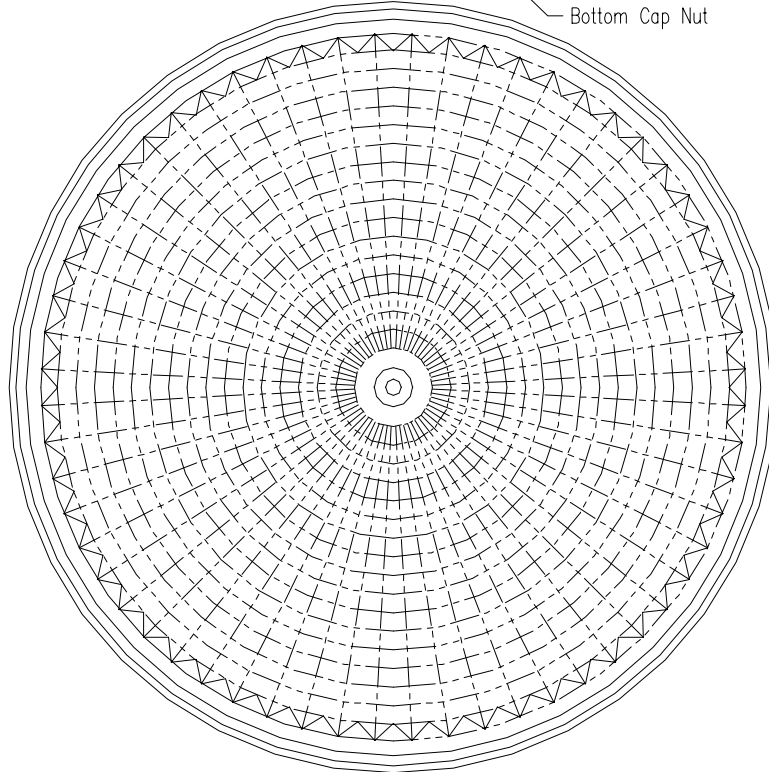

Specification Sheet

Ceiling Flush Mount

Model: F1828-36 Satin Nickel

Shade: Vanilla Fabric
 Glass: Etched Prismatic
 Finish: Satin Nickel
 Width: 20-1/2" Height: 6"
 Lamps: 3 – 60W Medium Base (Not Included)
 Labels: cULus Listed. Suitable for Dry Location.