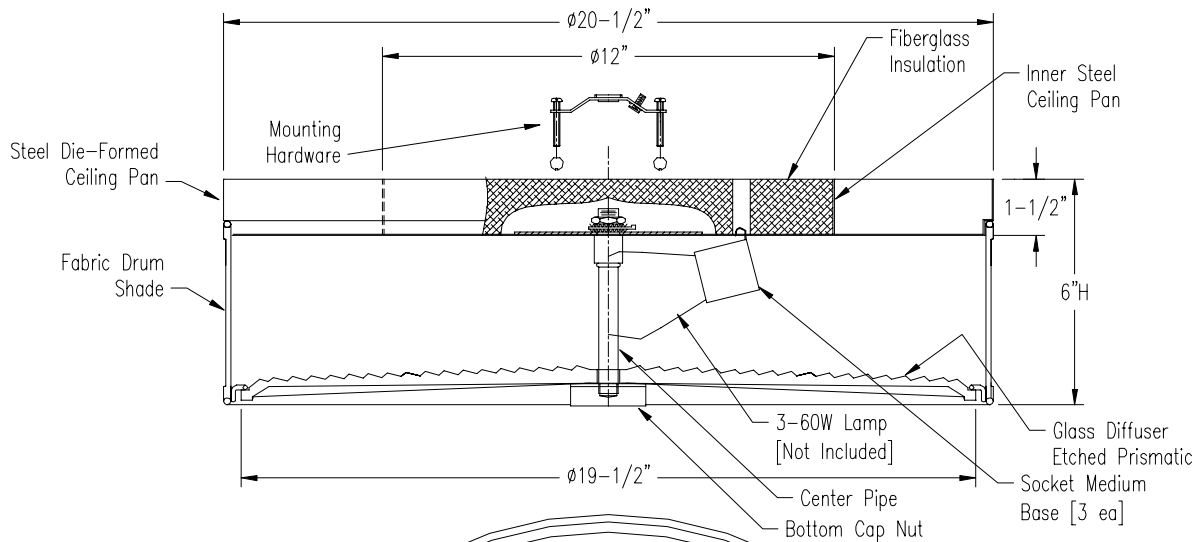

Specification Sheet

Ceiling Flush Mount

Model: F1828-36 Satin Nickel

Shade: Vanilla Fabric
 Glass: Etched Prismatic
 Finish: Satin Nickel
 Width: 20-1/2" Height: 6"
 Lamps: 3 – 60W Medium Base (Not Included)
 Labels: cULus Listed. Suitable for Dry Location.