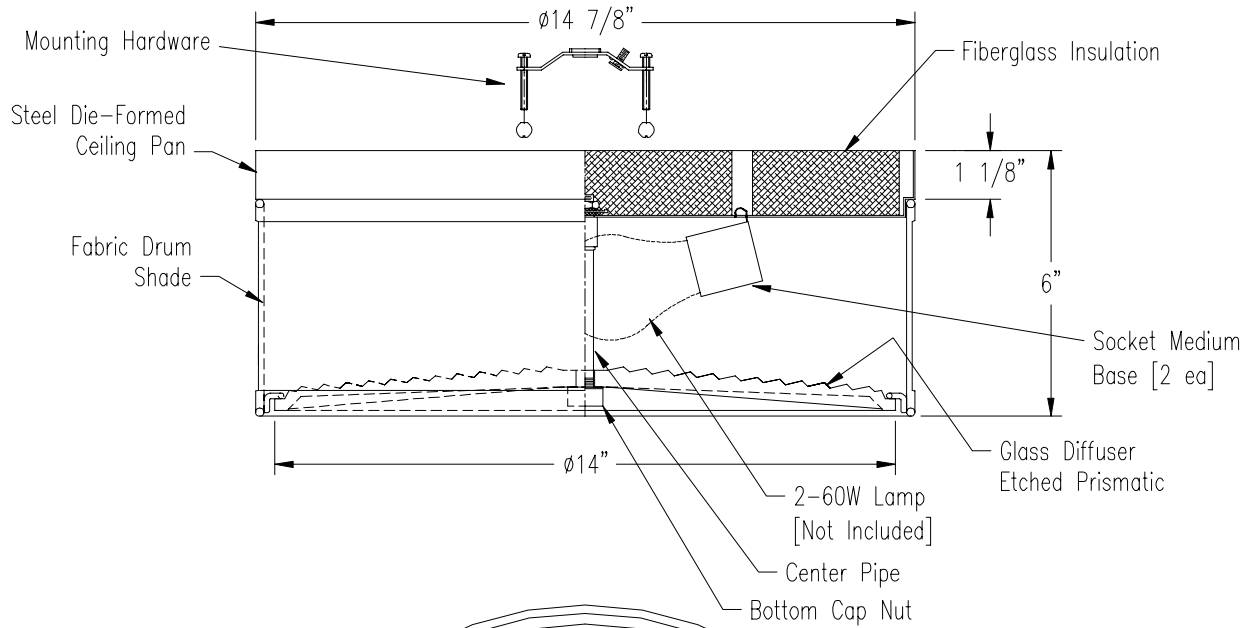

**Specification Sheet**

**Ceiling Flush Mount**

**Model: F1827-36 Satin Nickel**

Shade: Vanilla Fabric  
 Glass: Etched Prismatic  
 Finish: Satin Nickel  
 Width: 14-7/8" Height: 6"  
 Lamps: 2 – 60W Medium Base (Not Included)  
 Labels: cULus Listed. Suitable for Dry Location.