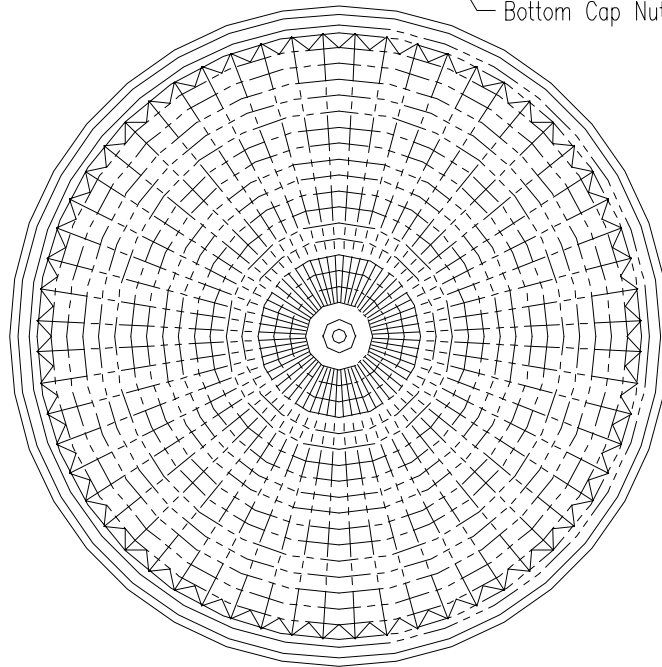

**Specification Sheet**

**Ceiling Flush Mount**

**Model: F1827-36 Satin Nickel**

Shade: Vanilla Fabric  
 Glass: Etched Prismatic  
 Finish: Satin Nickel  
 Width: 14-7/8" Height: 6"  
 Lamps: 2 – 60W Medium Base (Not Included)  
 Labels: cULus Listed. Suitable for Dry Location.