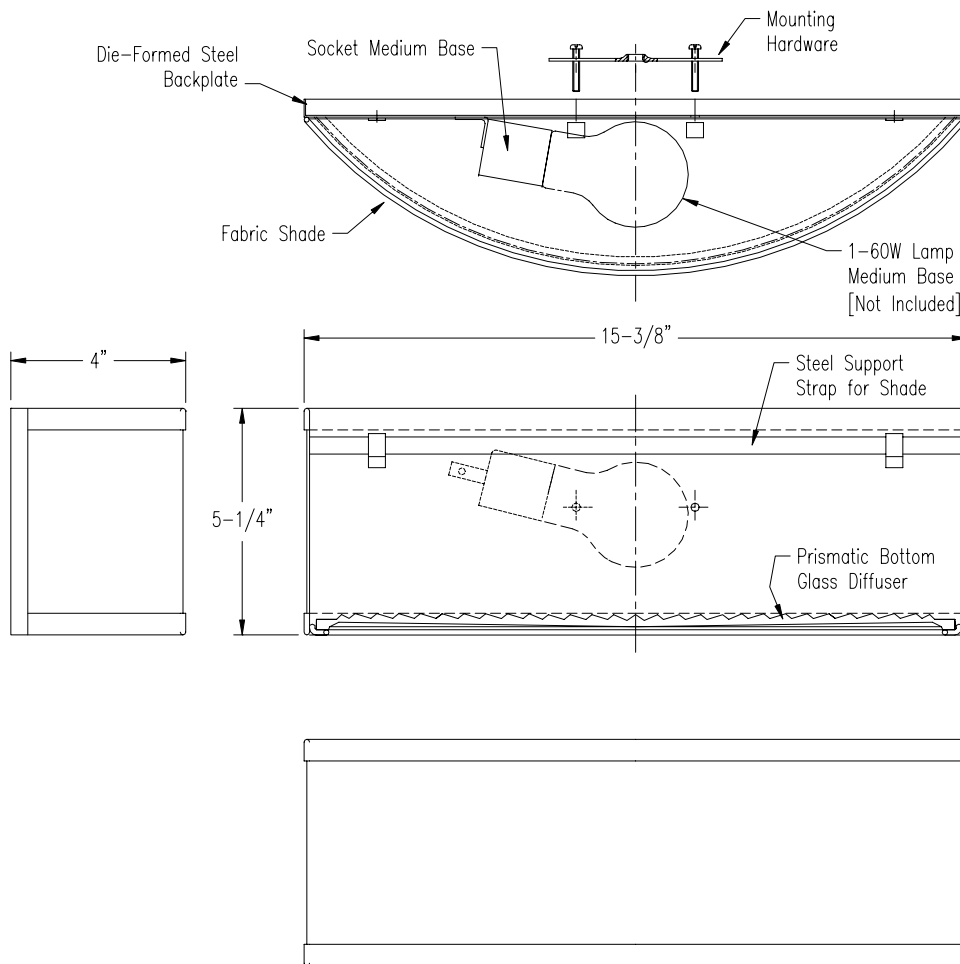

Specification Sheet

Wall Fixture

Model: **F1825-36 Satin Nickel**

Shade: Vanilla Paper
 Bottom Glass: Etched Prismatic
 Finish: Satin Nickel -36
 Width: 15-3/8" Height: 5-1/4" Extension: 4"
 Lamps: 1 – 60W Medium Base (Not Included)
 Labels: cULus Listed. Suitable for Dry Locations.