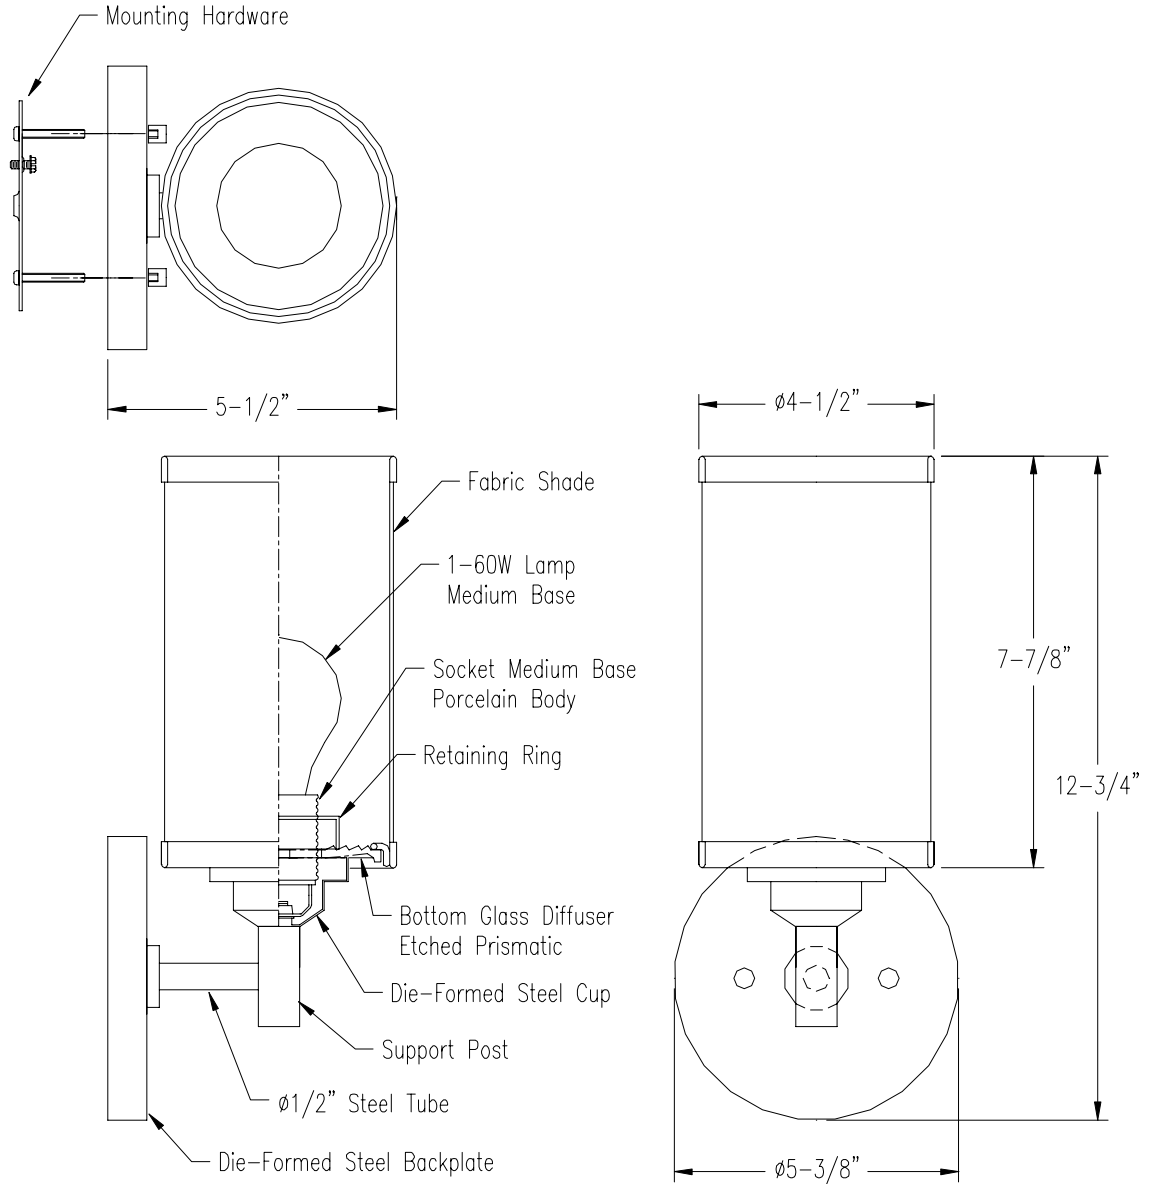

Wall Fixture

Specification Sheet

Model: **F1824-36 Satin Nickel**

Shade: Vanilla Paper
 Bottom Glass: Etched Prismatic
 Finish: Satin Nickel -36
 Width: $5\text{-}3/8"$ Height: $12\text{-}3/4"$ Extension: $5\text{-}1/2"$
 Lamps: 1 – 60W Medium Base (Not Included)
 Labels: cULus Listed. Suitable for Dry Locations.