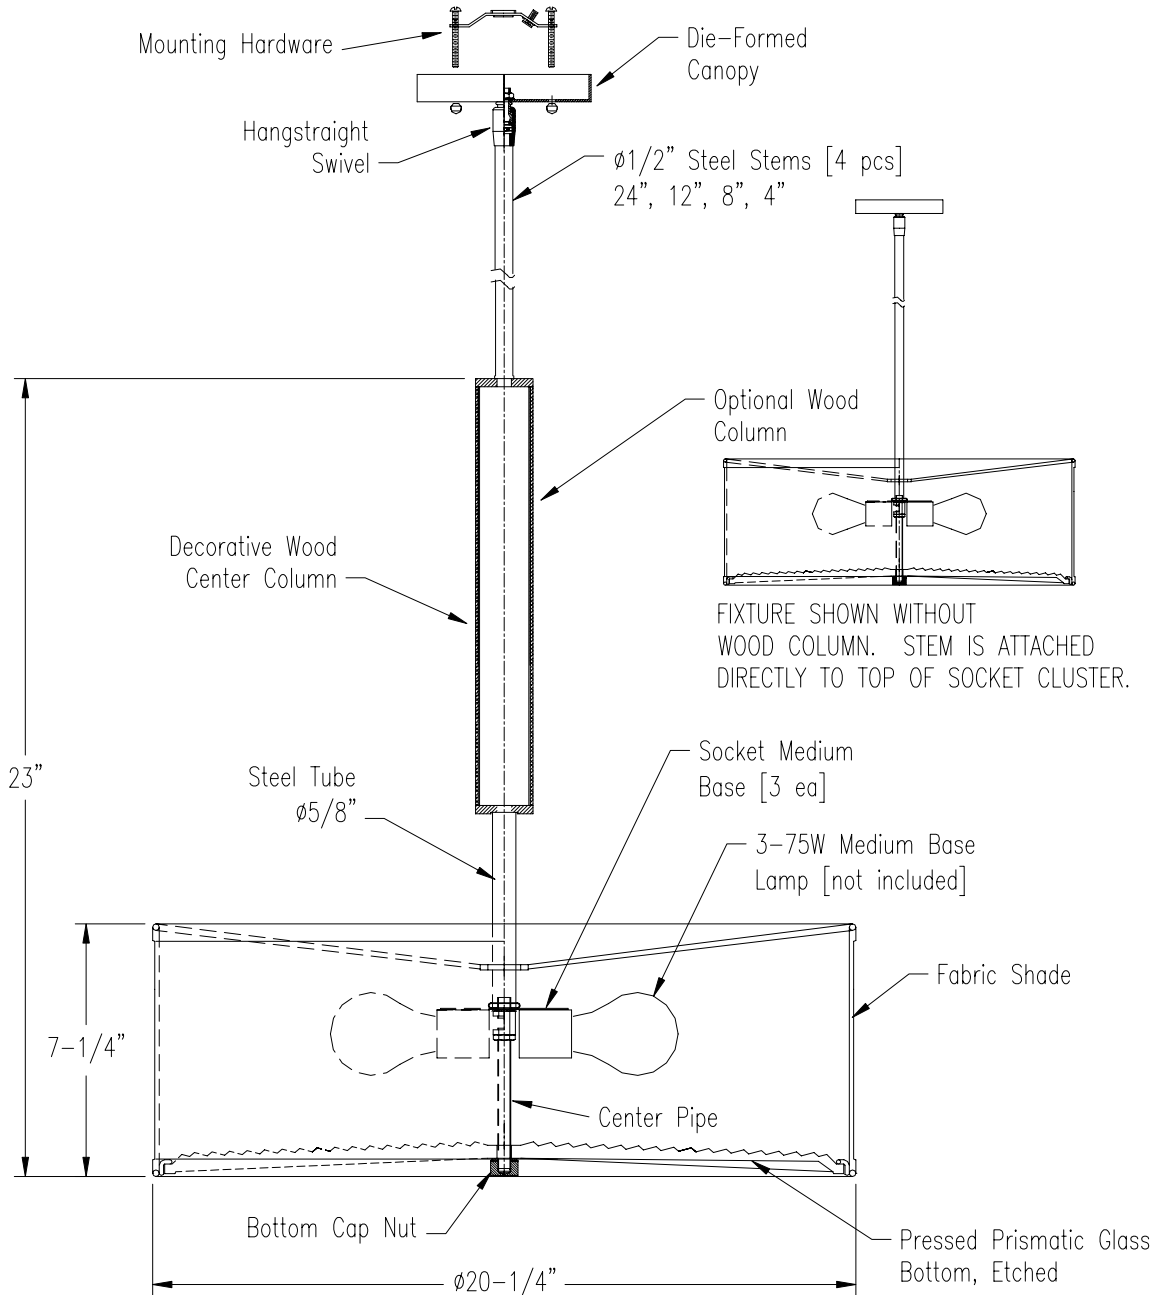

**Specification Sheet**

**Pendant**

**Model: F1822-36 Satin Nickel**

Shade: Vanilla Fabric  
 Glass: Etched Prismatic  
 Finish: Satin Nickel with Optional Wood Column  
 Width: 20-1/4" Height: 23" Overall: 73"  
 Lamps: 3 – 75W Medium Base (Not Included)  
 Labels: cULus Listed. Suitable for Dry Location.