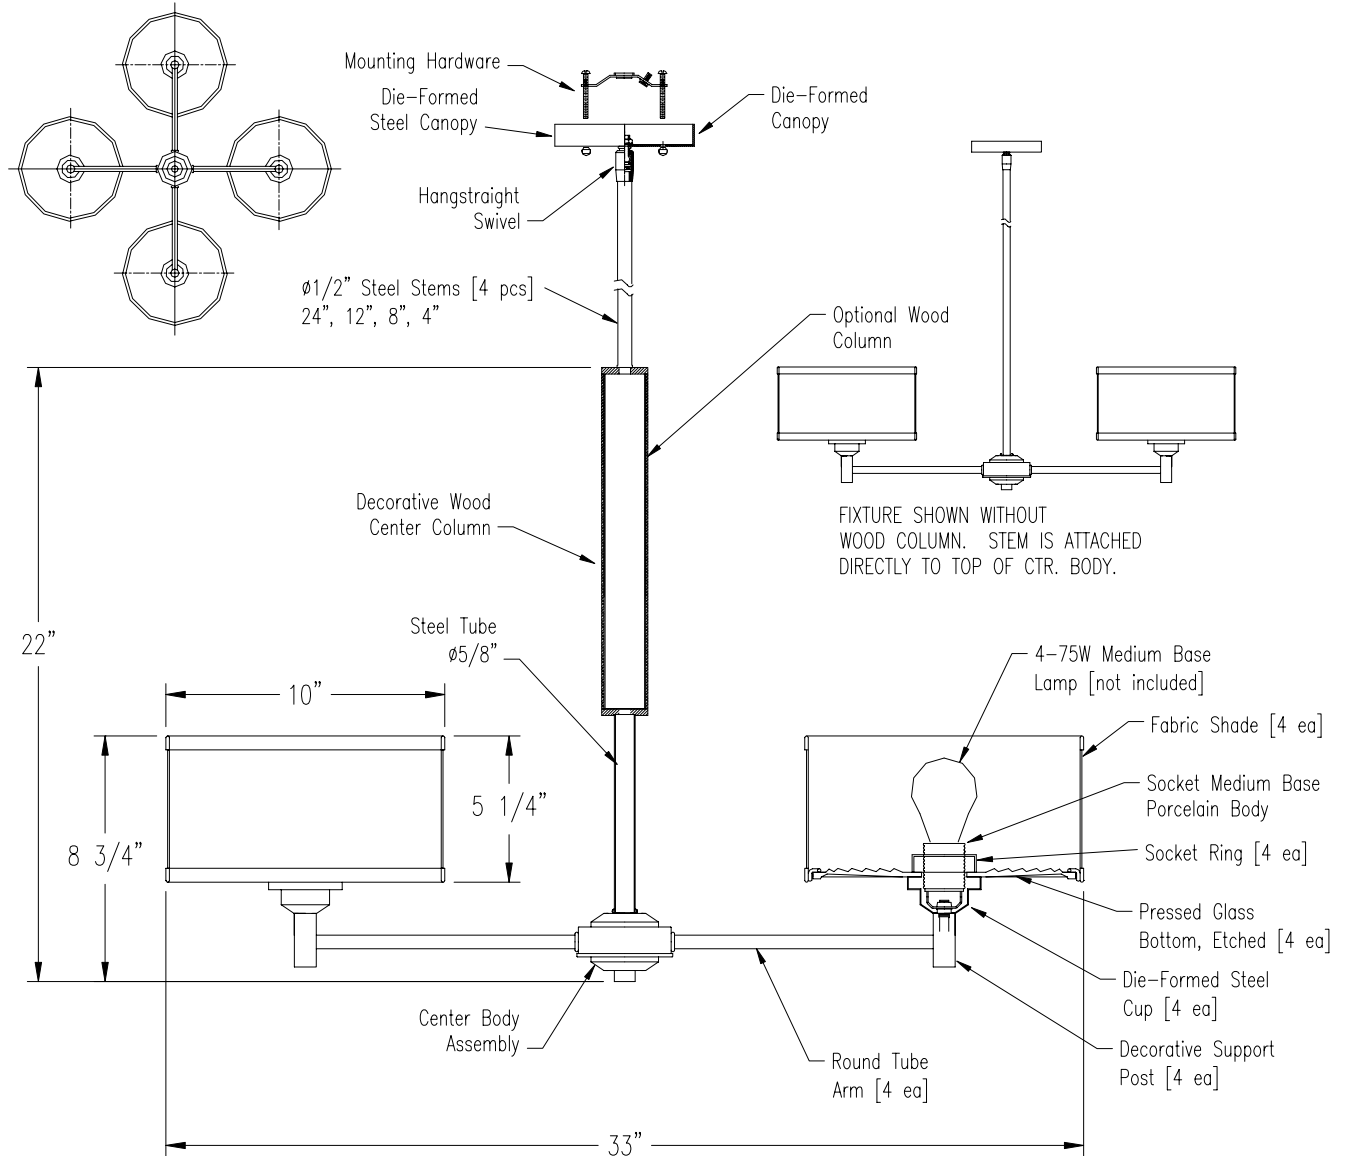

**Specification Sheet**

**Chandelier**

**Model: F1820-36 Satin Nickel**

Shade: Vanilla Fabric  
 Glass: Etched Prismatic  
 Finish: Satin Nickel with Optional Wood Column  
 Width: 33" Height: 22" Overall: 72"  
 Lamps: 4 – 75W Medium Base (Not Included)  
 Labels: cULus Listed. Suitable for Dry Location.