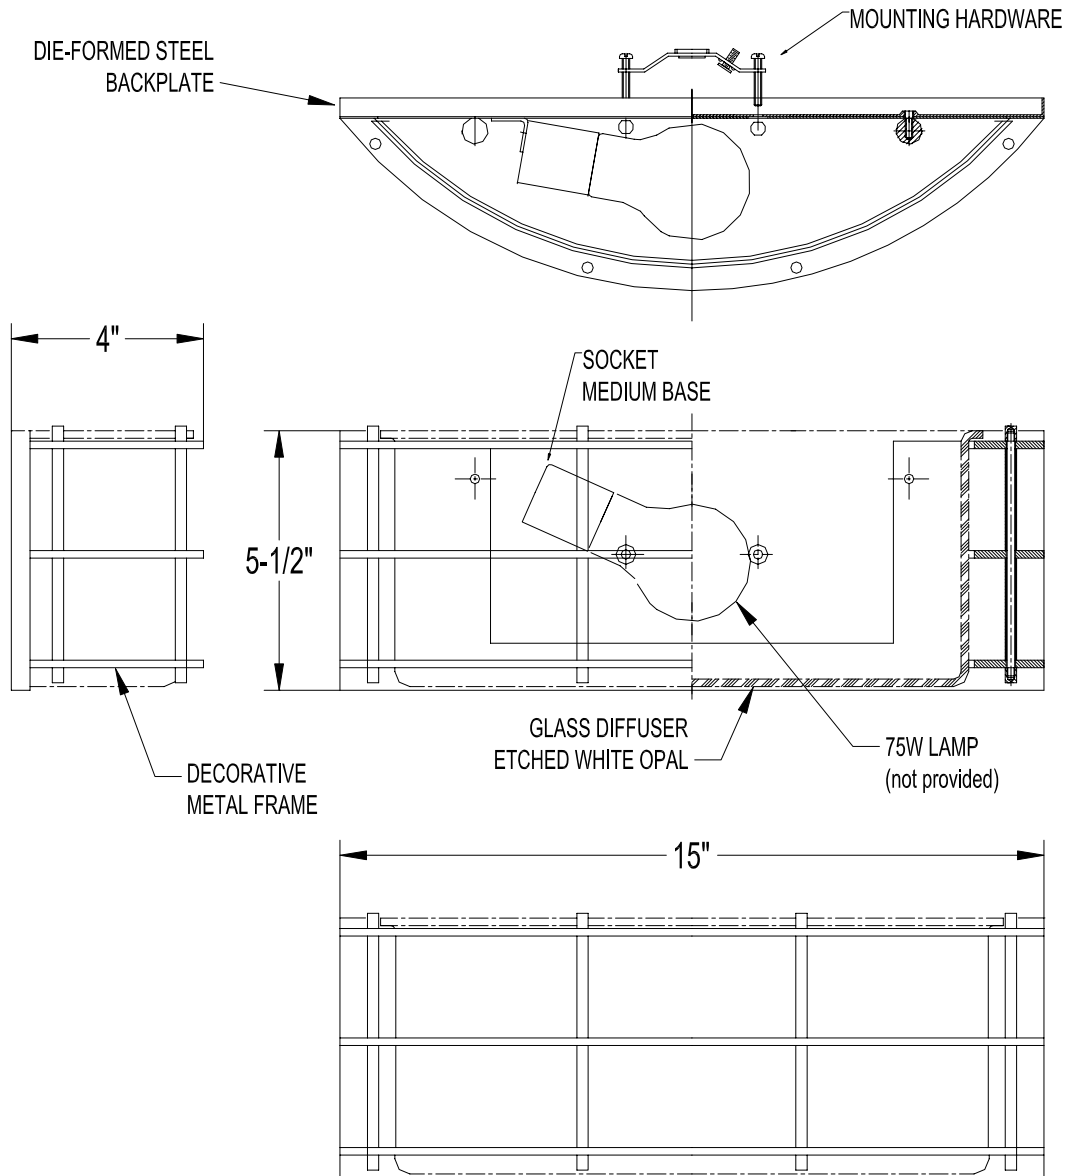

Specification Sheet

ADA Wall  
Rev. 4/13/07

Model: **F1544-62 Metallic Silver**  
**F1544-68 Deep Bronze**

Glass: Etched White Opal  
 Finishes: Metallic Silver -62; Deep Bronze -68  
 Width: 15" Height: 5-1/2" Extension: 4"  
 Lamps: 1 – 75W Medium Base (Not Included)  
 Labels: cULus Listed. Suitable for Dry Locations.