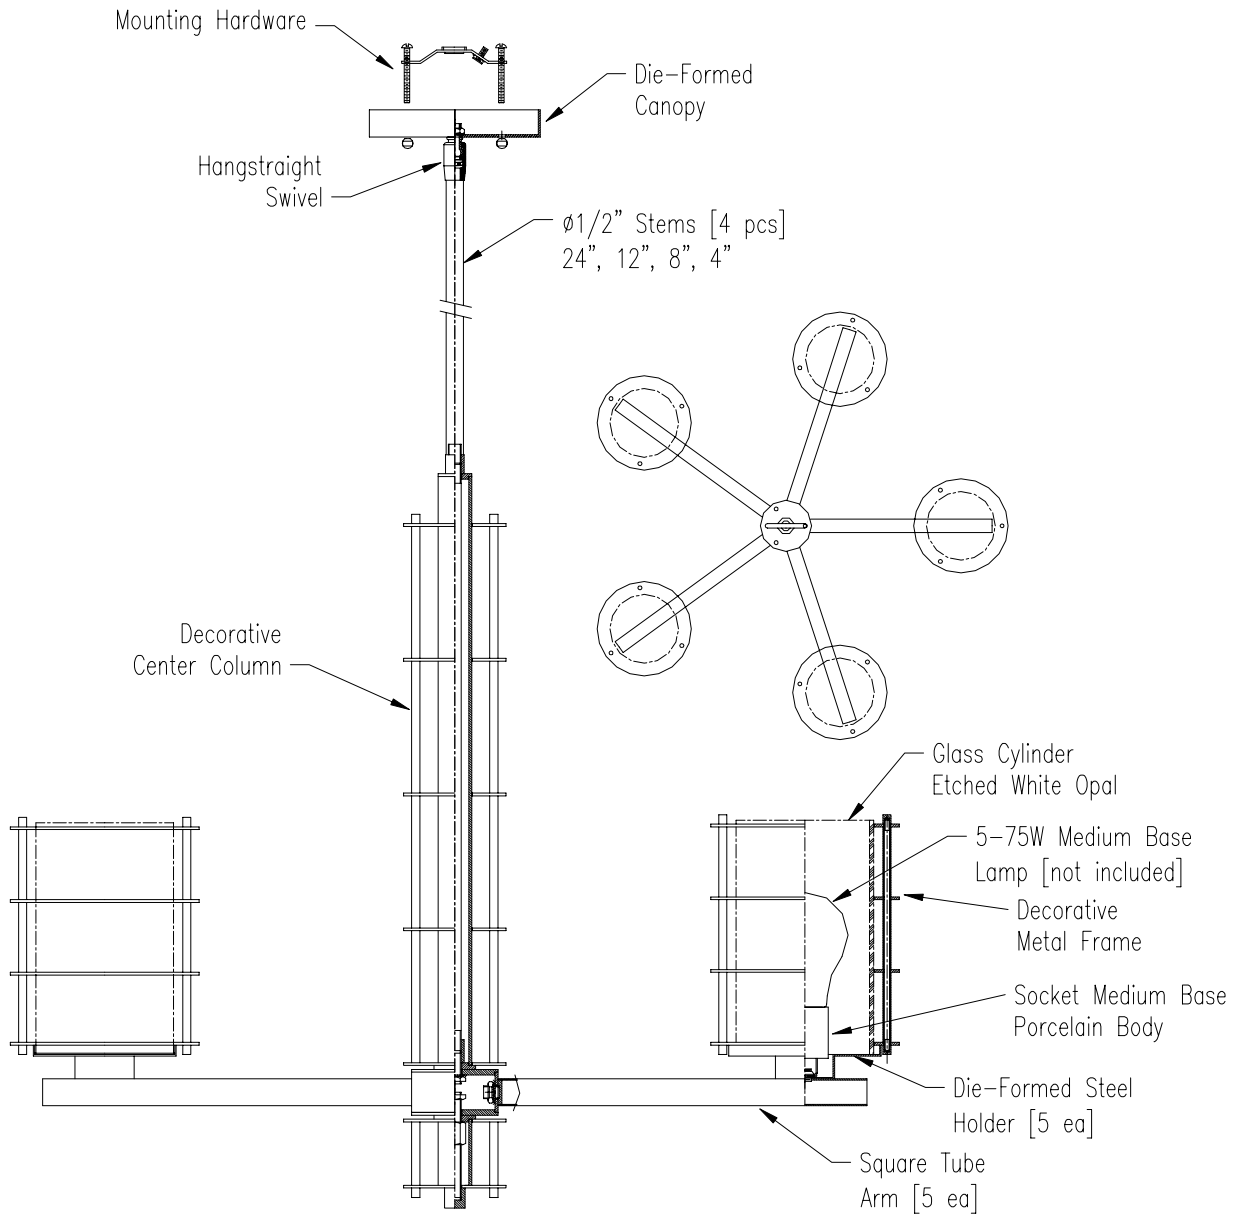

Specification Sheet

Chandelier

Model: F1540-62 Metallic Silver
F1540-68 Deep Bronze

Glass: Etched White Opal
 Metal Finishes: Metallic Silver (-62)
 Deep Bronze (-68)
 Height: 22" Width: 26" Overall Length: 72"
 Lamps: 5 - 75 Watt Medium Base (not included)
 Labels: cULus Listed. Suitable for Dry Locations.