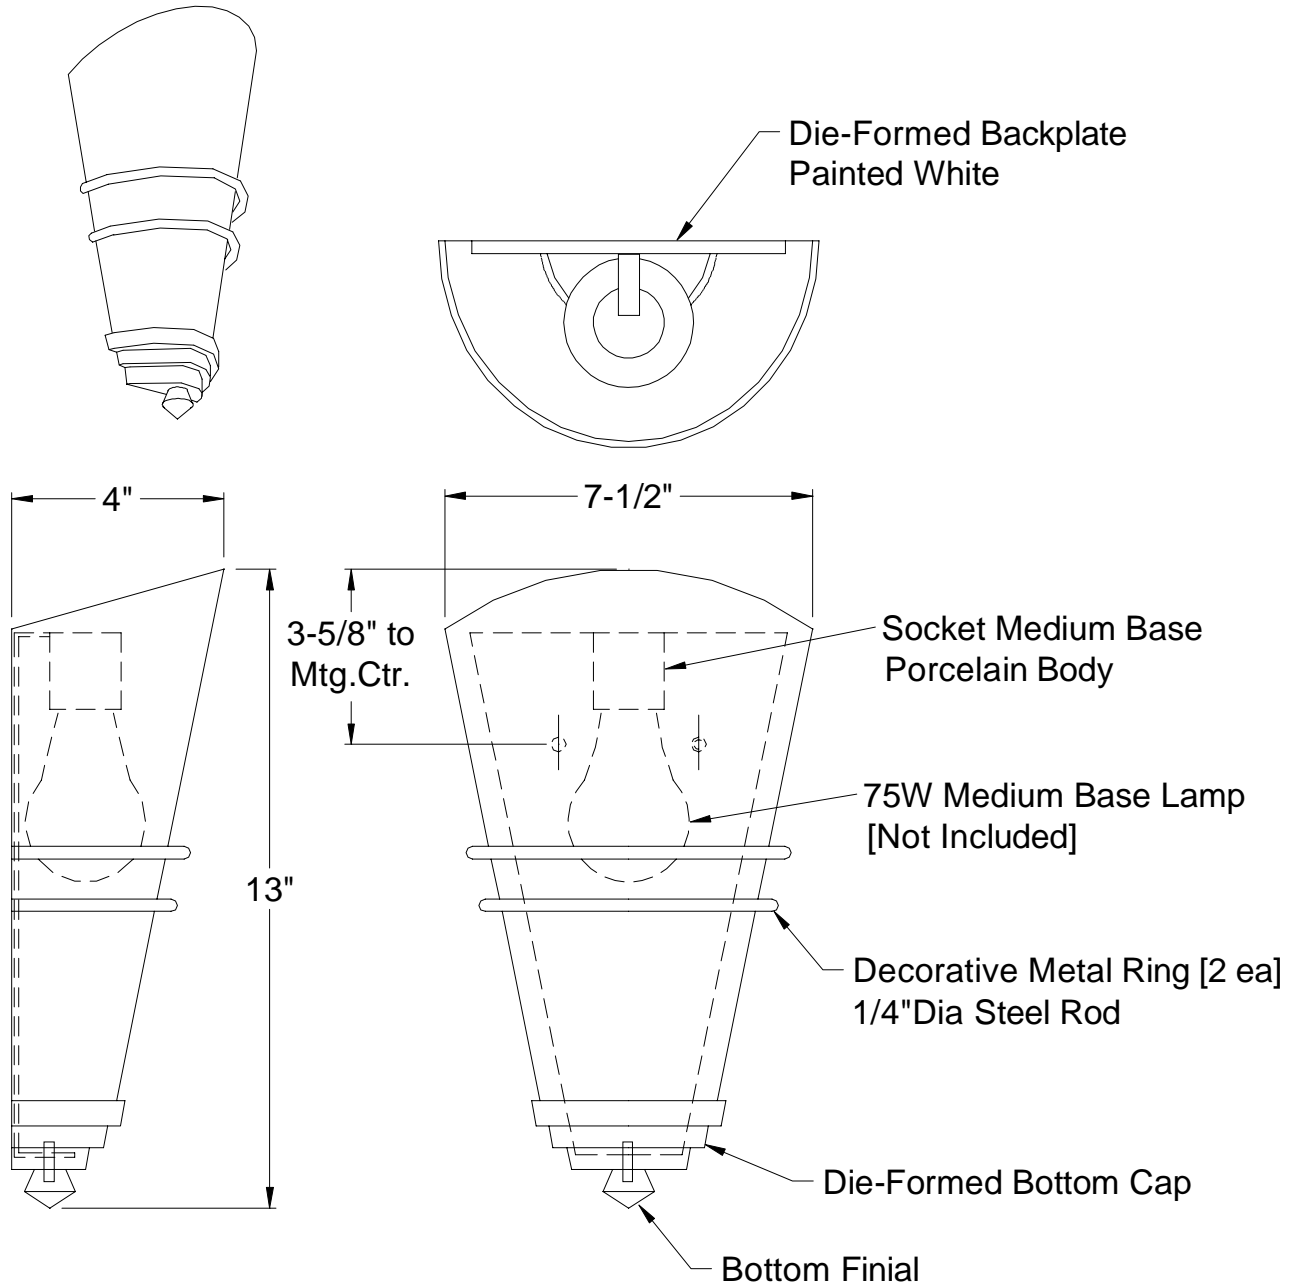

Specification Sheet

ADA Wall Sconce

Model: **F1065-16 Gun Metal**

Glass: Etched White Opal
 Metal Finish: Gun Metal (-16)
 Height: 13" Width: 7 1/2" Extension: 4"
 Lamps: one 75 Watt Medium Base (not included)
 Label: cULus Listed. Suitable for Dry Locations.