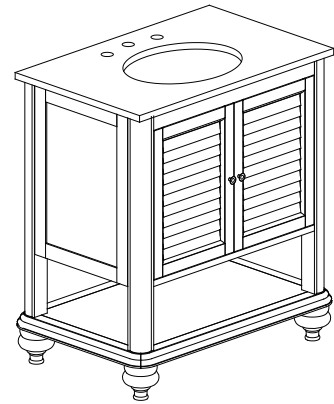

## FEATURES

- Asian design accented with tropica elements
- Beautiful dark walnut finish
- Complements any contemporary or Asian design theme
- Matching TROPICA mirror available

## NOMINAL DIMENSIONS

- 31" Width x 22" Depth x 30" Height