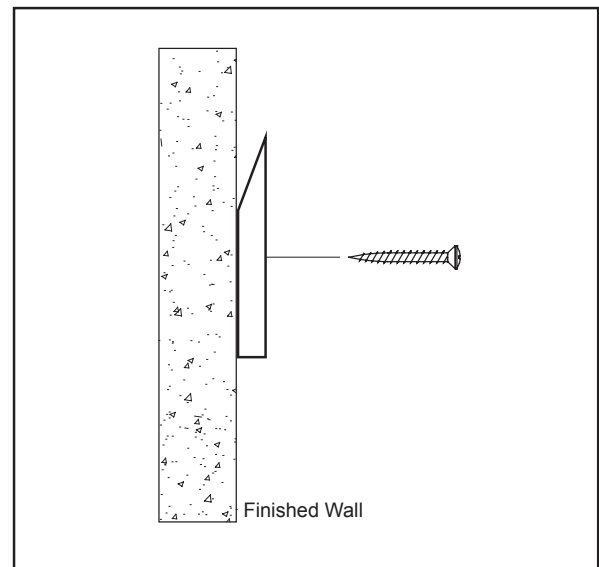

SUGGESTED TOOLS AND MATERIALS

PARTS / HARDWARE INCLUDED

2x

2x

MIRROR INSTALLATION

1