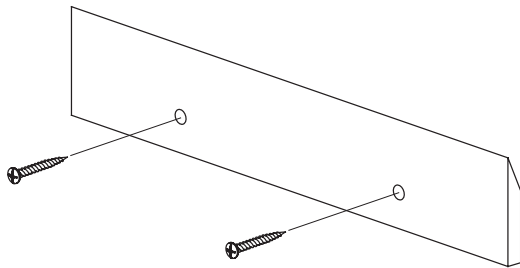

SUGGESTED TOOLS AND MATERIALS

PARTS / HARDWARE INCLUDED

2x

2x

MIRROR INSTALLATION

1