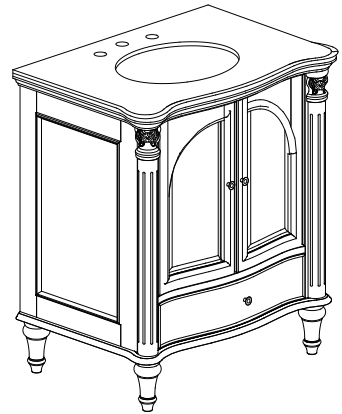

FEATURES

- Traditionat design vanity with quality hand craft detas
- Beautiful Antique Cherry finish
- Complements any contemporary or Asian design theme
- Matching GREENWICH mirror available

COLORS / FINISHES

- Antique Cherry

NOMINAL DIMENSIONS

- 31" Width x 21.5" Depth x 35" Height

SPECIFIED MODEL

MODEL	DESCRIPTION	COLORS / FINISHES
GREENWICH-VS30-AC	GREENWICH Vanity set	<input type="checkbox"/> Antique Cherry