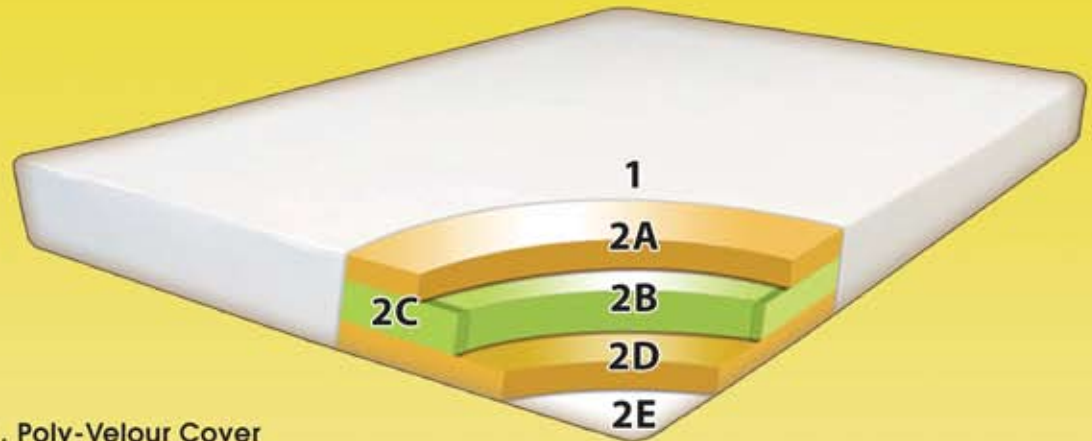

Theratouch[®]

SERENITY

10" Smooth Top Foam Mattress

UNIQUE SELLING FEATURES:

- Incredible value for the price.
- Designed to conform to every curve of the body and provide corresponding gentle support based on body weight and temperature.
- Mattress core: Theratouch memory foam plus visco-latex atop a high density foam base creates a sequential body conforming process that has been tested to not "bottom out."
- Compressed, triple sealed, and rolled into a single *FedEx* shippable box.
- Meets all new Federal 16 CFR Part 1633 Fire Safety Requirements.
- *Evergreen* Green Tea and *ActivCharcoal* foam assists in eliminating odor for ultimate freshness from our factory to your home.
- *Silver Science* technology is infused into our mattresses: naturally eliminating multiple species of bacteria and viruses. It is completely harmless to the individual.

1. Poly-Velour Cover
2. 10" Body foam Core:
 - A. 3" Theratouch memory foam
 - B. 4" thick Visco-Latex foam
 - C. 4" high 3" wide HD foam edge support
 - D. 3" thick HD polyurethane foam
 - E. Non-woven undercarriage

"IN A BOX!"

Our mattresses are compressed and rolled, then sealed in a water proof canvas bag.