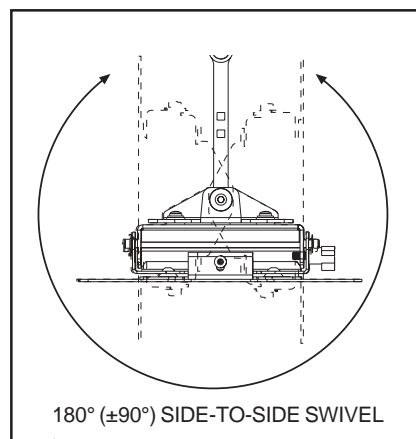

Features:

- Extends 8.13" from the wall
- Retracts to 2.93" to save space
- Integrated cable management keeps cables and cords out of the way
- +15°, -5° of continuous one-touch tilt for optimal viewing angle
- ±7° of roll to level screen horizontally
- Offers up to 180° of swivel (depending on screen model)
- VESA® 75/100, 200 x 100, 200 x 200 mm compliant
- UL listed

TECHNICAL DATA SHEET

MODELS: PP740, PP740-S

ALL DIMENSIONS = INCH (MM)

SIDE VIEW

TOP VIEW

180° (±90°) SIDE-TO-SIDE SWIVEL

TOP VIEW

TOP VIEW

SIDE VIEW

TECHNICAL DATA SHEET

MODELS: PP740, PP740-S

ALL DIMENSIONS = INCH (MM)

CW= CENTER OF WALL PLATE
CA= CENTER OF ADAPTER PLATE

FRONT VIEW

ADAPTER PLATE DETAIL

WALL PLATE DETAIL