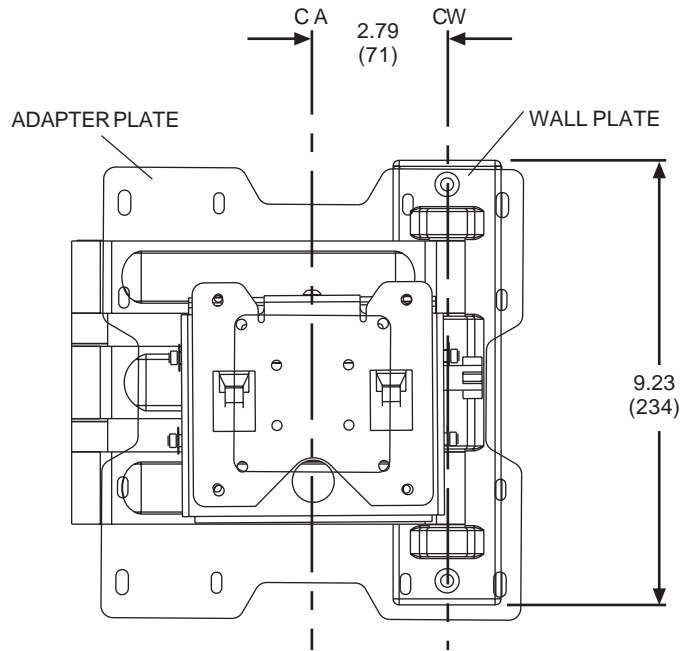

Features:

- Extends 8.13" from the wall
- Retracts to 2.93" to save space
- Integrated cable management keeps cables and cords out of the way
- +15°, -5° of continuous one-touch tilt for optimal viewing angle
- ±7° of roll to level screen horizontally
- Offers up to 180° of swivel (depending on screen model)
- VESA® 75/100, 200 x 100, 200 x 200 mm compliant
- UL listed

Shipping Carton dimensions:

L = 10.625 in (270 mm)

W = 10.313 in (262 mm)

H = 4 in (102 mm)

ARCHITECTS SPECIFICATIONS

The ParamountTM Pivot Wall Mount shall be a Peerless model _____ and shall be located where indicated on the plans. Assembly and installation shall be done according to instructions provided by the manufacturer. Mount is made of anodized aluminum and adapter bracket is made of steel with a scratch resistant epoxy black or silver finish.

TECHNICAL DATA SHEET

MODELS: PP740, PP740-S

ALL DIMENSIONS = INCH (MM)

SIDE VIEW

TOP VIEW

180° (±90°) SIDE-TO-SIDE SWIVEL

TOP VIEW

TOP VIEW

SIDE VIEW

TECHNICAL DATA SHEET

MODELS: PP740, PP740-S

ALL DIMENSIONS = INCH (MM)

CW= CENTER OF WALL PLATE
CA= CENTER OF ADAPTER PLATE

FRONT VIEW

ADAPTER PLATE DETAIL

WALL PLATE DETAIL