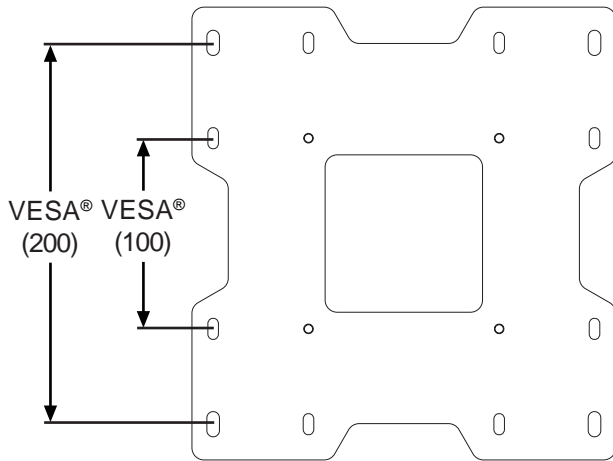

TECHNICAL DATA SHEET

MODELS: PP740, PP740-S

ALL DIMENSIONS = INCH (MM)

SIDE VIEW

TOP VIEW

180° (±90°) SIDE-TO-SIDE SWIVEL

TOP VIEW

TOP VIEW

SIDE VIEW

TECHNICAL DATA SHEET

MODELS: PP740, PP740-S

ALL DIMENSIONS = INCH (MM)

CW= CENTER OF WALL PLATE
CA= CENTER OF ADAPTER PLATE

FRONT VIEW

ADAPTER PLATE DETAIL

WALL PLATE DETAIL