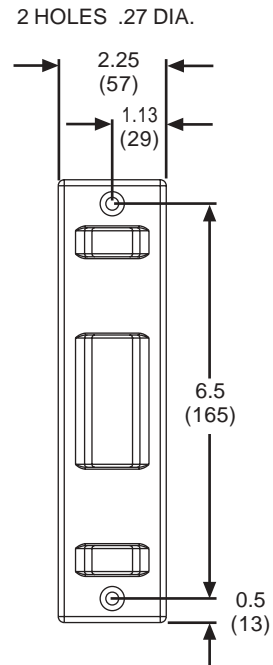

Shipping Carton dimensions:

L = 10.625 in (270 mm)

W = 10.313 in (262 mm)

H = 4 in (102 mm)

ARCHITECTS SPECIFICATIONS

The ParamountTM Pivot Wall Mount shall be a Peerless model _____ and shall be located where indicated on the plans. Assembly and installation shall be done according to instructions provided by the manufacturer. Mount is made of anodized aluminum and adapter bracket is made of steel with a scratch resistant epoxy black or silver finish.

TECHNICAL DATA SHEET

MODELS: PP740, PP740-S

ALL DIMENSIONS = INCH (MM)

SIDE VIEW

TOP VIEW

180° (±90°) SIDE-TO-SIDE SWIVEL

TOP VIEW

TOP VIEW

SIDE VIEW

TECHNICAL DATA SHEET

MODELS: PP740, PP740-S

ALL DIMENSIONS = INCH (MM)

CW= CENTER OF WALL PLATE
CA= CENTER OF ADAPTER PLATE

FRONT VIEW

ADAPTER PLATE DETAIL

WALL PLATE DETAIL