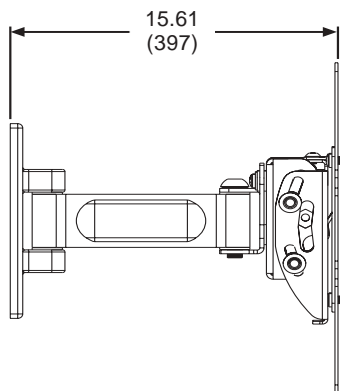

Features:

- Extends 8.13" from the wall
- Retracts to 2.93" to save space
- Integrated cable management keeps cables and cords out of the way
- +15°, -5° of continuous one-touch tilt for optimal viewing angle
- ±7° of roll to level screen horizontally
- Offers up to 180° of swivel (depending on screen model)
- VESA® 75/100, 200 x 100, 200 x 200 mm compliant
- UL listed

Shipping Carton dimensions:

L = 10.625 in (270 mm)

W = 10.313 in (262 mm)

H = 4 in (102 mm)

ARCHITECTS SPECIFICATIONS

The ParamountTM Pivot Wall Mount shall be a Peerless model _____ and shall be located where indicated on the plans. Assembly and installation shall be done according to instructions provided by the manufacturer. Mount is made of anodized aluminum and adapter bracket is made of steel with a scratch resistant epoxy black or silver finish.

TECHNICAL DATA SHEET

MODELS: PP740, PP740-S

ALL DIMENSIONS = INCH (MM)

SIDE VIEW

TOP VIEW

180° (±90°) SIDE-TO-SIDE SWIVEL

TOP VIEW

TOP VIEW

SIDE VIEW

TECHNICAL DATA SHEET

MODELS: PP740, PP740-S

ALL DIMENSIONS = INCH (MM)

CW= CENTER OF WALL PLATE
CA= CENTER OF ADAPTER PLATE

FRONT VIEW

ADAPTER PLATE DETAIL

WALL PLATE DETAIL