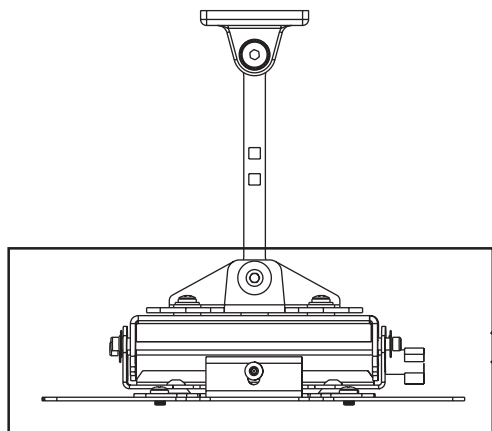

Features:

- Extends 8.13" from the wall
- Retracts to 2.93" to save space
- Integrated cable management keeps cables and cords out of the way
- +15°, -5° of continuous one-touch tilt for optimal viewing angle
- ±7° of roll to level screen horizontally
- Offers up to 180° of swivel (depending on screen model)
- VESA® 75/100, 200 x 100, 200 x 200 mm compliant
- UL listed

Shipping Carton dimensions:

L = 10.625 in (270 mm)

W = 10.313 in (262 mm)

H = 4 in (102 mm)

ARCHITECTS SPECIFICATIONS

The ParamountTM Pivot Wall Mount shall be a Peerless model _____ and shall be located where indicated on the plans. Assembly and installation shall be done according to instructions provided by the manufacturer. Mount is made of anodized aluminum and adapter bracket is made of steel with a scratch resistant epoxy black or silver finish.

TECHNICAL DATA SHEET

MODELS: PP740, PP740-S

ALL DIMENSIONS = INCH (MM)

SIDE VIEW

TOP VIEW

180° (±90°) SIDE-TO-SIDE SWIVEL

TOP VIEW

TOP VIEW

SIDE VIEW

TECHNICAL DATA SHEET

MODELS: PP740, PP740-S

ALL DIMENSIONS = INCH (MM)

CW= CENTER OF WALL PLATE
CA= CENTER OF ADAPTER PLATE

FRONT VIEW

ADAPTER PLATE DETAIL

WALL PLATE DETAIL