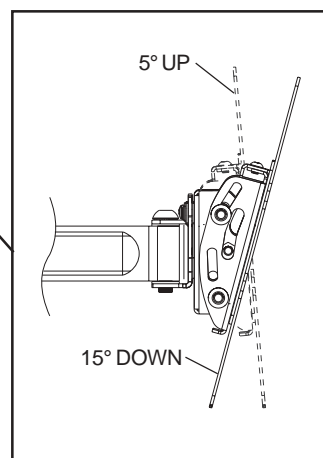

Features:

- Extends 8.13" from the wall
- Retracts to 2.93" to save space
- Integrated cable management keeps cables and cords out of the way
- +15°, -5° of continuous one-touch tilt for optimal viewing angle
- ±7° of roll to level screen horizontally
- Offers up to 180° of swivel (depending on screen model)
- VESA® 75/100, 200 x 100, 200 x 200 mm compliant
- UL listed

Shipping Carton dimensions:

L = 10.625 in (270 mm)

W = 10.313 in (262 mm)

H = 4 in (102 mm)

ARCHITECTS SPECIFICATIONS

The ParamountTM Pivot Wall Mount shall be a Peerless model _____ and shall be located where indicated on the plans. Assembly and installation shall be done according to instructions provided by the manufacturer. Mount is made of anodized aluminum and adapter bracket is made of steel with a scratch resistant epoxy black or silver finish.

TECHNICAL DATA SHEET

MODELS: PP740, PP740-S

ALL DIMENSIONS = INCH (MM)

SIDE VIEW

TOP VIEW

180° (±90°) SIDE-TO-SIDE SWIVEL

TOP VIEW

TOP VIEW

SIDE VIEW

TECHNICAL DATA SHEET

MODELS: PP740, PP740-S

ALL DIMENSIONS = INCH (MM)

CW= CENTER OF WALL PLATE
CA= CENTER OF ADAPTER PLATE

FRONT VIEW

ADAPTER PLATE DETAIL

WALL PLATE DETAIL