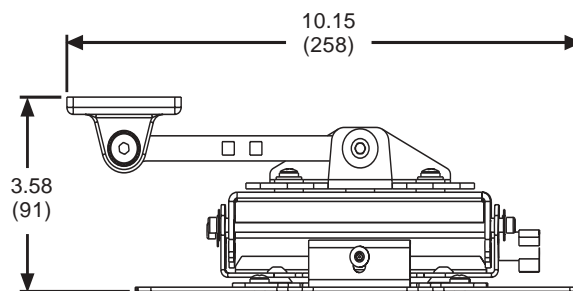

Features:

- Extends 8.13" from the wall
- Retracts to 2.93" to save space
- Integrated cable management keeps cables and cords out of the way
- +15°, -5° of continuous one-touch tilt for optimal viewing angle
- ±7° of roll to level screen horizontally
- Offers up to 180° of swivel (depending on screen model)
- VESA® 75/100, 200 x 100, 200 x 200 mm compliant
- UL listed

Shipping Carton dimensions:

L = 10.625 in (270 mm)

W = 10.313 in (262 mm)

H = 4 in (102 mm)

ARCHITECTS SPECIFICATIONS

The ParamountTM Pivot Wall Mount shall be a Peerless model _____ and shall be located where indicated on the plans. Assembly and installation shall be done according to instructions provided by the manufacturer. Mount is made of anodized aluminum and adapter bracket is made of steel with a scratch resistant epoxy black or silver finish.

TECHNICAL DATA SHEET

MODELS: PP740, PP740-S

ALL DIMENSIONS = INCH (MM)

SIDE VIEW

TOP VIEW

180° (±90°) SIDE-TO-SIDE SWIVEL

TOP VIEW

TOP VIEW

SIDE VIEW

TECHNICAL DATA SHEET

MODELS: PP740, PP740-S

ALL DIMENSIONS = INCH (MM)

CW= CENTER OF WALL PLATE
CA= CENTER OF ADAPTER PLATE

FRONT VIEW

ADAPTER PLATE DETAIL

WALL PLATE DETAIL