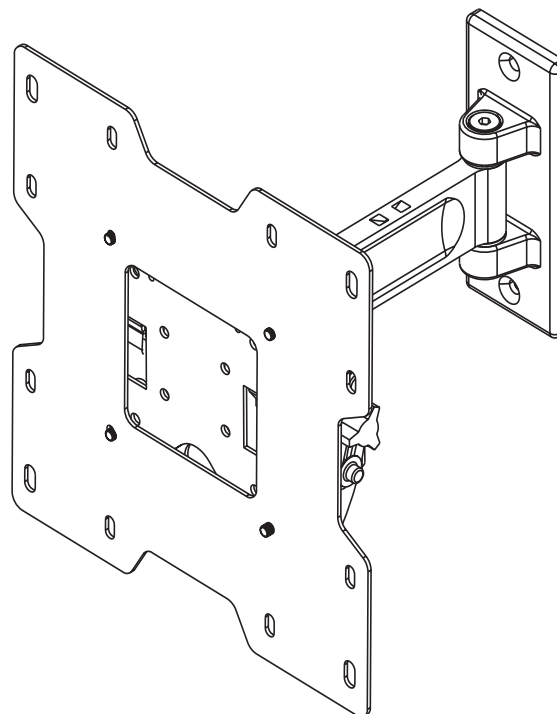

TECHNICAL DATA SHEET - **PARAMOUNT**TM by Peerless Pivot Wall Mount for 22" to 40" LCDs.

peerless[®]

MODELS: PP740, PP740-S

The **Pivot Wall Mount** supports 22" to 40" LCD screens. Smoothly pull out and position this mount at the ideal viewing angle then retract it tight to the wall to save space. Effortlessly adjust the tilt with just a touch and level the screen at any time, even after installation. With integrated cable management, cords and cables are never in the way, even when extending and retracting the screen.

Features:

- Extends 8.13" from the wall
- Retracts to 2.93" to save space
- Integrated cable management keeps cables and cords out of the way
- +15°, -5° of continuous one-touch tilt for optimal viewing angle
- ±7° of roll to level screen horizontally
- Offers up to 180° of swivel (depending on screen model)
- VESA® 75/100, 200 x 100, 200 x 200 mm compliant
- UL listed

Accessories:

- ACC919 security fasteners
- WSP490 metal stud wall plate

Weight:

7.9 lb (3.6 kg)

Shipping weight:

8.40 lb (3.8 kg)

Maximum Load Capacity:

80.0 lb (36.3 kg)

TECHNICAL DATA SHEET

MODELS: PP740, PP740-S

ALL DIMENSIONS = INCH (MM)

SIDE VIEW

TOP VIEW

180° (±90°) SIDE-TO-SIDE SWIVEL

TOP VIEW

TOP VIEW