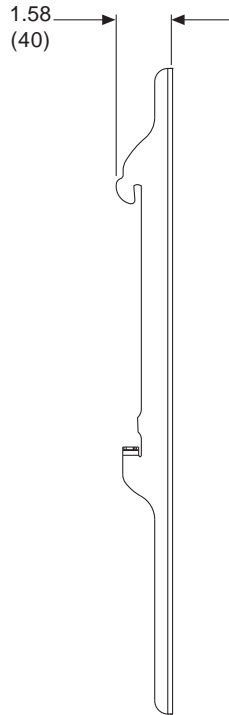

Features:

- Universal mount accommodates screens with mounting patterns up to 28.75" W x 17.05" H
- Low-profile design holds screen only 1.68" from the wall for a clean application
- Wall access ports for access to electrical outlets and cable management
- Easy-glide adapters easily hook onto wall plate for a simple, safe and quick installation
- Horizontal screen adjustment of up to 8" (depending on screen model) for perfect screen placement
- Mounts to wood studs, concrete, cinder block, and metal studs (metal stud accessory required)
- Comes with Peerless' Sorted-for-You™ fastener pack with all necessary screen attachment hardware
- UL listed

Accessories:

- ACC415 - Metal Stud Fastener Kit
- PS200 - Paramount™ A/V Component Shelf

Dimensions:

Weight:
6.03 lb (2.8 kg)

Shipping weight:
9.2 lb (4.18 kg)

Maximum Load Capacity:
200 lb (90.7 kg)

Shipping Carton dimensions:
L= 31.8 in (808 mm)
W= 8.63 in (220 mm)
H= 3.88 in (99 mm)

TECHNICAL DATA SHEET

MODEL: PF660

ALL DIMENSIONS = INCH
(MM)

Top View

Screen Adapter Side View

Front View

TECHNICAL DATA SHEET

MODEL: PF660

ALL DIMENSIONS = INCH
(MM)

Wall Plate Detail

Screen Adapter Detail