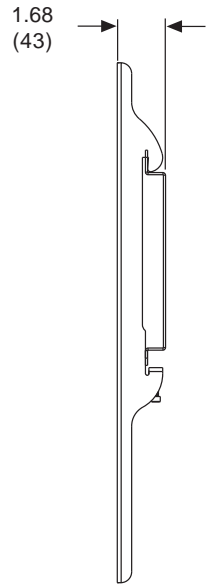

Features:

- Universal mount accommodates screens with mounting patterns up to 28.75" W x 17.05" H
- Low-profile design holds screen only 1.68" from the wall for a clean application
- Wall access ports for access to electrical outlets and cable management
- Easy-glide adapters easily hook onto wall plate for a simple, safe and quick installation
- Horizontal screen adjustment of up to 8" (depending on screen model) for perfect screen placement
- Mounts to wood studs, concrete, cinder block, and metal studs (metal stud accessory required)
- Comes with Peerless' Sorted-for-You™ fastener pack with all necessary screen attachment hardware
- UL listed

Accessories:

- ACC415 - Metal Stud Fastener Kit
- PS200 - Paramount™ A/V Component Shelf

Dimensions:

Weight:
6.03 lb (2.8 kg)

Shipping weight:
9.2 lb (4.18 kg)

Maximum Load Capacity:
200 lb (90.7 kg)

Shipping Carton dimensions:
L= 31.8 in (808 mm)
W= 8.63 in (220 mm)
H= 3.88 in (99 mm)

TECHNICAL DATA SHEET

MODEL: PF660

ALL DIMENSIONS = INCH
(MM)

Top View

Screen Adapter Side View

Front View

TECHNICAL DATA SHEET

MODEL: PF660

ALL DIMENSIONS = INCH
(MM)

Wall Plate Detail

Screen Adapter Detail