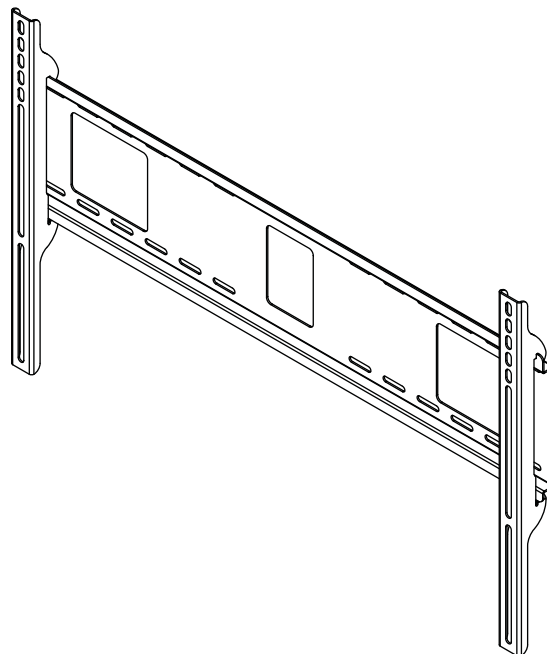

TECHNICAL DATA SHEET - **PARAMOUNT**™ by Peerless Universal Flat Wall Mount for 32" to 60" Flat Panel Screens

peerless®

MODEL: PF660

Easily install larger screens with this simple, intuitive mounting solution. Cables and cords are easily managed behind the screen with access ports in the wall plate. For that finished touch after installation, center the screen by smoothly sliding it along the wall plates horizontal rails.

Features:

- Universal mount accommodates screens with mounting patterns up to 28.75" W x 17.05" H
- Low-profile design holds screen only 1.68" from the wall for a clean application
- Wall access ports for access to electrical outlets and cable management
- Easy-glide adapters easily hook onto wall plate for a simple, safe and quick installation
- Horizontal screen adjustment of up to 8" (depending on screen model) for perfect screen placement
- Mounts to wood studs, concrete, cinder block, and metal studs (metal stud accessory required)
- Comes with Peerless' Sorted-for-You™ fastener pack with all necessary screen attachment hardware
- UL listed

Accessories:

- ACC415 - Metal Stud Fastener Kit
- PS200 - Paramount™ A/V Component Shelf

Dimensions:

Weight:
6.03 lb (2.8 kg)

Shipping weight:
9.2 lb (4.18 kg)

Maximum Load Capacity:
200 lb (90.7 kg)

Shipping Carton dimensions:
L= 31.8 in (808 mm)
W= 8.63 in (220 mm)
H= 3.88 in (99 mm)

ALL DIMENSIONS = INCH
(MM)

Wall Plate Detail

Screen Adapter Detail