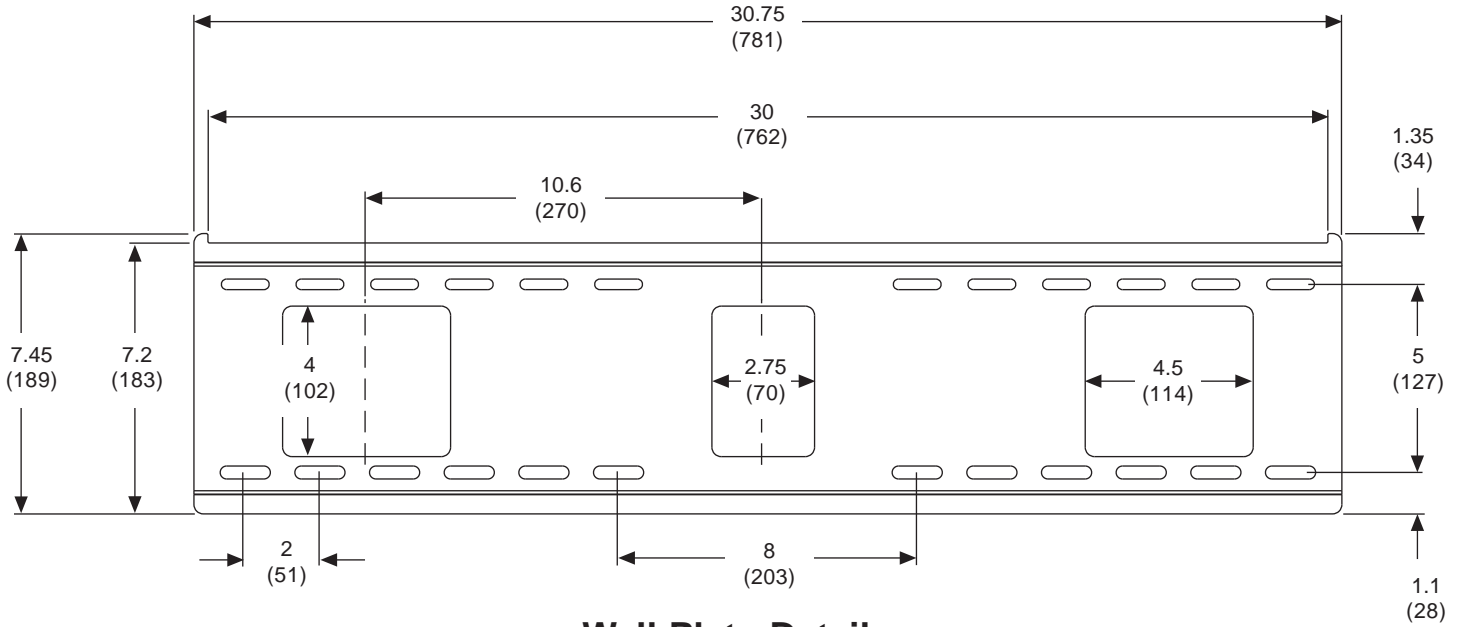

TECHNICAL DATA SHEET

MODEL: PF660

ALL DIMENSIONS = INCH
(MM)

Top View

Screen Adapter Side View

Front View

TECHNICAL DATA SHEET

MODEL: PF660

ALL DIMENSIONS = INCH
(MM)

Wall Plate Detail

Screen Adapter Detail