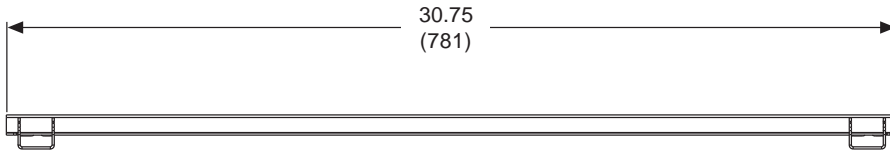

TECHNICAL DATA SHEET

MODEL: PF660

ALL DIMENSIONS = INCH
(MM)

Top View

Screen Adapter Side View

Front View

TECHNICAL DATA SHEET

MODEL: PF660