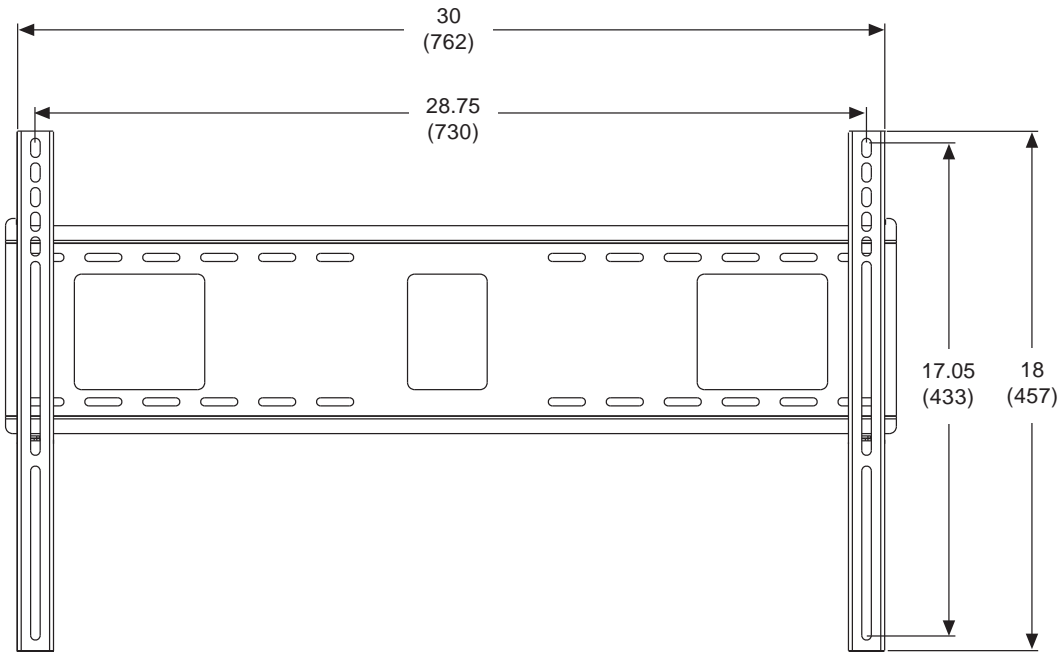

Features:

- Universal mount accommodates screens with mounting patterns up to 28.75" W x 17.05" H
- Low-profile design holds screen only 1.68" from the wall for a clean application
- Wall access ports for access to electrical outlets and cable management
- Easy-glide adapters easily hook onto wall plate for a simple, safe and quick installation
- Horizontal screen adjustment of up to 8" (depending on screen model) for perfect screen placement
- Mounts to wood studs, concrete, cinder block, and metal studs (metal stud accessory required)
- Comes with Peerless' Sorted-for-You™ fastener pack with all necessary screen attachment hardware
- UL listed

TECHNICAL DATA SHEET

MODEL: PF660

ALL DIMENSIONS = INCH
(MM)

Top View

Screen Adapter Side View

Front View

TECHNICAL DATA SHEET

MODEL: PF660

ALL DIMENSIONS = INCH
(MM)

Wall Plate Detail

Screen Adapter Detail