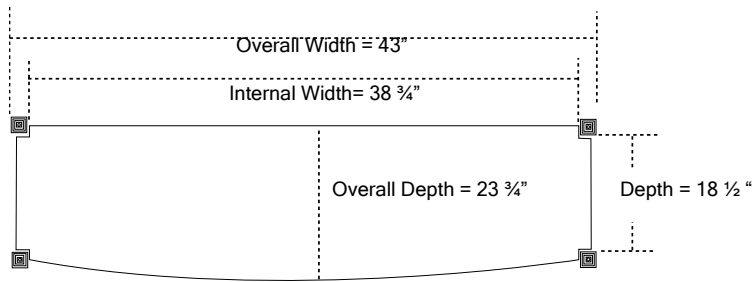

Lovan Sovereign AVR

DIMENSIONS

TOP VIEW

Model # Shown: L-SOV-FAVR
Overall Height = 30"

Weight Capacity: 350 lbs/shelf