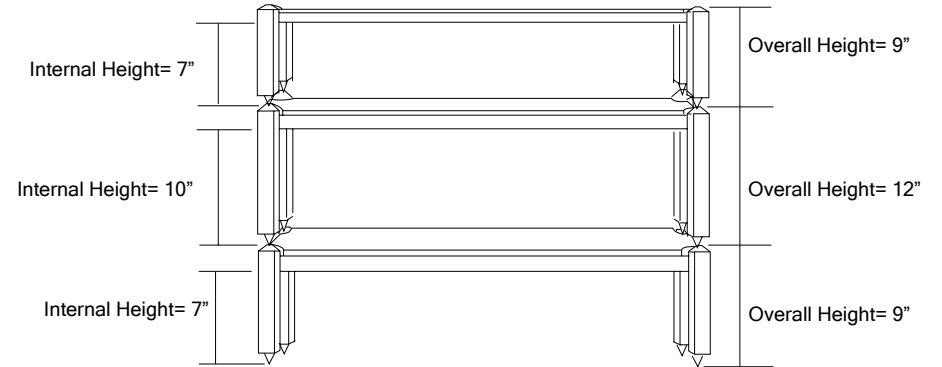

Lovan Sovereign AVR

DIMENSIONS

TOP VIEW

Model # Shown: L-SOV-FAVR
Overall Height = 30"

Weight Capacity: 350 lbs/shelf