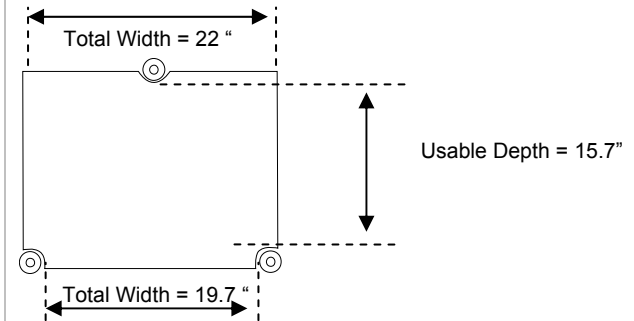

## DIMENSIONS:

## Classic I Hifi

Picture Shown: 2 x 7" (posts) & 2 x 9" (posts)  
Weight Capacity: 150 lbs/shelf  
Spikes: 3/4" additional height