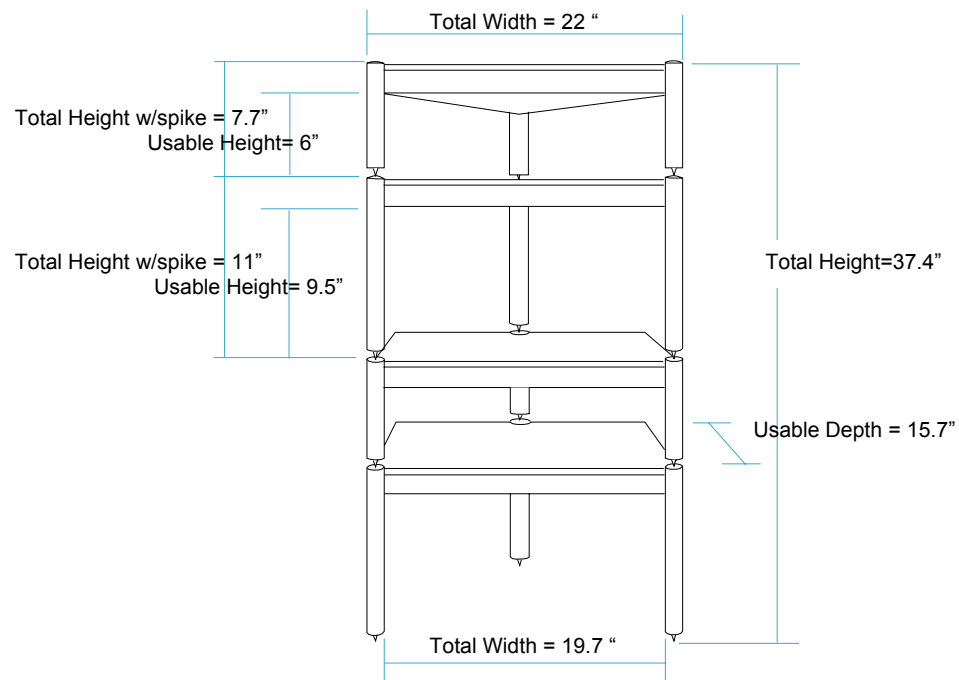

## DIMENSIONS:

## Classic I Hifi

Picture Shown: 2 x 7" (posts) & 2 x 9" (posts)  
Weight Capacity: 150 lbs/shelf  
Spikes: 3/4" additional height