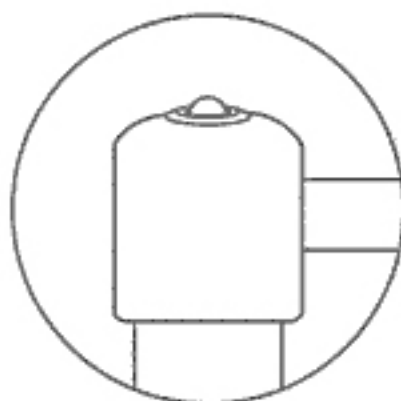

Dimm-System "Punkt 1"

Point Dimming

the dimming control is reduced to a single point on the arm of the lamp

Tilt Switch

if the lamp gets tipped over, it will switch itself off

Soft On

a single "click" will turn the lamp on -- the lamp gradually brightens to full brightness

Soft/Delayed Off

a single "click" will turn the lamp off -- the lamp dims to 60% brightness, remaining at that level to allow you to exit the room; then the lamp gradually turns itself off

Dimming Cycle

press and hold the dimmer down -- the lamp will cycle through all the dimming levels -- release the dimmer when the lamp reaches the light level of your choice

(Dimming System Point 1*P1)

Items featuring Dimm-System "Punkt 1"

2500/1*P1

2508/1*P1

2509/3

2560/1

6120/2

6450/1*P1