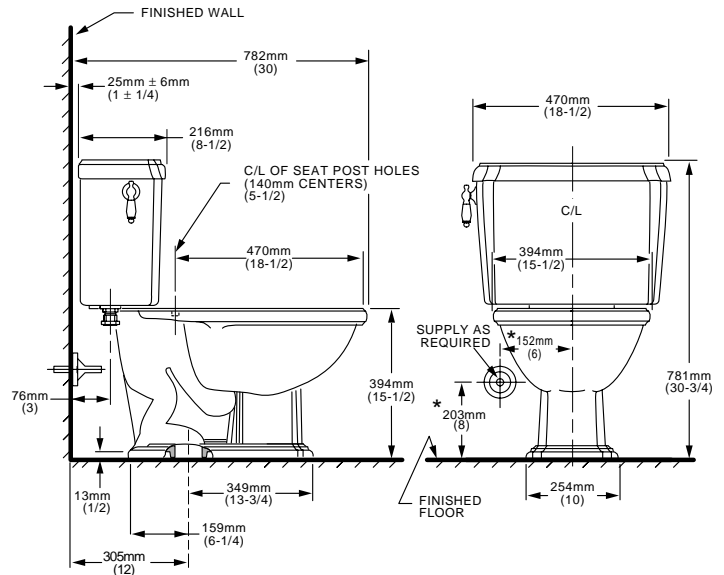

ANTIQUITY™ ELONGATED TOILET

2464.019

- Vitreous china
- Low-consumption (6.0 Lpf/1.6 gpf)
- Elongated siphon action bowl
- Close-coupled tank
- Turn-of-the-Century detailing on tank and bowl
- Side-mounted antique trip lever with ceramic handle insert
- Internal trapway area fully glazed
- 2 bolt caps
- 100% factory flush tested

3208.016 Bowl

4094.015 Tank

Nominal Dimensions:

762 x 470 x 768mm
(30" x 18-1/2" x 30-1/4")

Fixture only, seat and supply by others

**Compliance Certifications -
Meets or Exceeds the Following Specifications:**

- ASME A112.19.2M (and 19.6M) for Vitreous China Fixtures - includes Flush Performance, Ball Pass Diameter, Trap Seal Depth and all Dimensions

NOTES:
THIS COMBINATION IS DESIGNED TO ROUGH-IN AT A MINIMUM DIMENSION OF 305MM (12") FROM FINISHED WALL TO C/L OF OUTLET.
* DIMENSIONS SHOWN FOR LOCATION OF SUPPLY ARE SUGGESTED.
SUPPLY NOT INCLUDED WITH FIXTURE AND MUST BE ORDERED SEPARATELY.
IMPORTANT: Dimensions of fixtures are nominal and may vary within the range of tolerance established by ANSI Standard A112.19.2.
These measurements are subject to change or cancellation. No responsibility is assumed for use of superseded or voided pages.

To Be Specified

- Color: White Bone Silver Shell
 Linen Black
- Seat: American Standard #5324.019 "Rise and Shine" (with easy to clean lift-off hinge system) solid plastic closed front seat with cover. See page TB-001.
- Seat: American Standard #5311.012 "Laurel" molded closed front seat with cover. See page TB-001.
- Alternate Seat:
- Supply with stop: