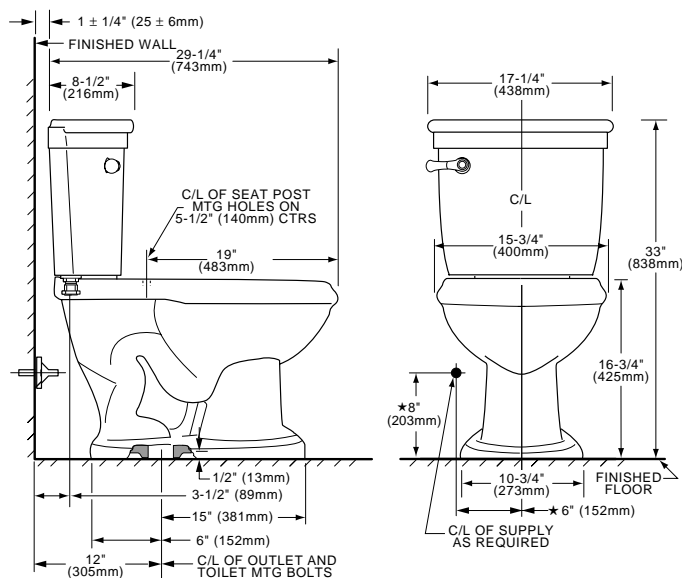

**Standard Collection™
ELONGATED TOILET**

2474.016

- Vitreous china
- Low-consumption (6.0 Lpf/1.6 gpf)
- 12" (305mm) rough-in
- Elongated bowl
- Close-coupled tank
- Color matched trip lever
- 2 bolt caps
- 100% factory flush tested

3264.016 Bowl

4396.016 Tank

Nominal Dimensions: 29-1/4" x 17-1/4" x 33"
(743 x 438 x 838mm)

Fixture only, supply by others

**Compliance Certifications -
Meets or Exceeds the Following Specifications:**

- ASME A112.19.2M (and 19.6M) for Vitreous China Fixtures - includes Flush Performance, Ball Pass Diameter, Trap Seal Depth and all Dimensions

To Be Specified

- Color: White
- Alternate Seat:
- Supply with stop:

NOTES:

THIS COMBINATION IS DESIGNED TO ROUGH-IN AT A MINIMUM DIMENSION OF 305MM (12") FROM FINISHED WALL TO C/L OF OUTLET.

* DIMENSIONS SHOWN FOR LOCATION OF SUPPLY ARE SUGGESTED.

SUPPLY NOT INCLUDED WITH FIXTURE AND MUST BE ORDERED SEPARATELY.

IMPORTANT: Dimensions of fixtures are nominal and may vary within the range of tolerance established by ANSI Standard A112.19.2.

These measurements are subject to change or cancellation. No responsibility is assumed for use of superseded or voided pages.